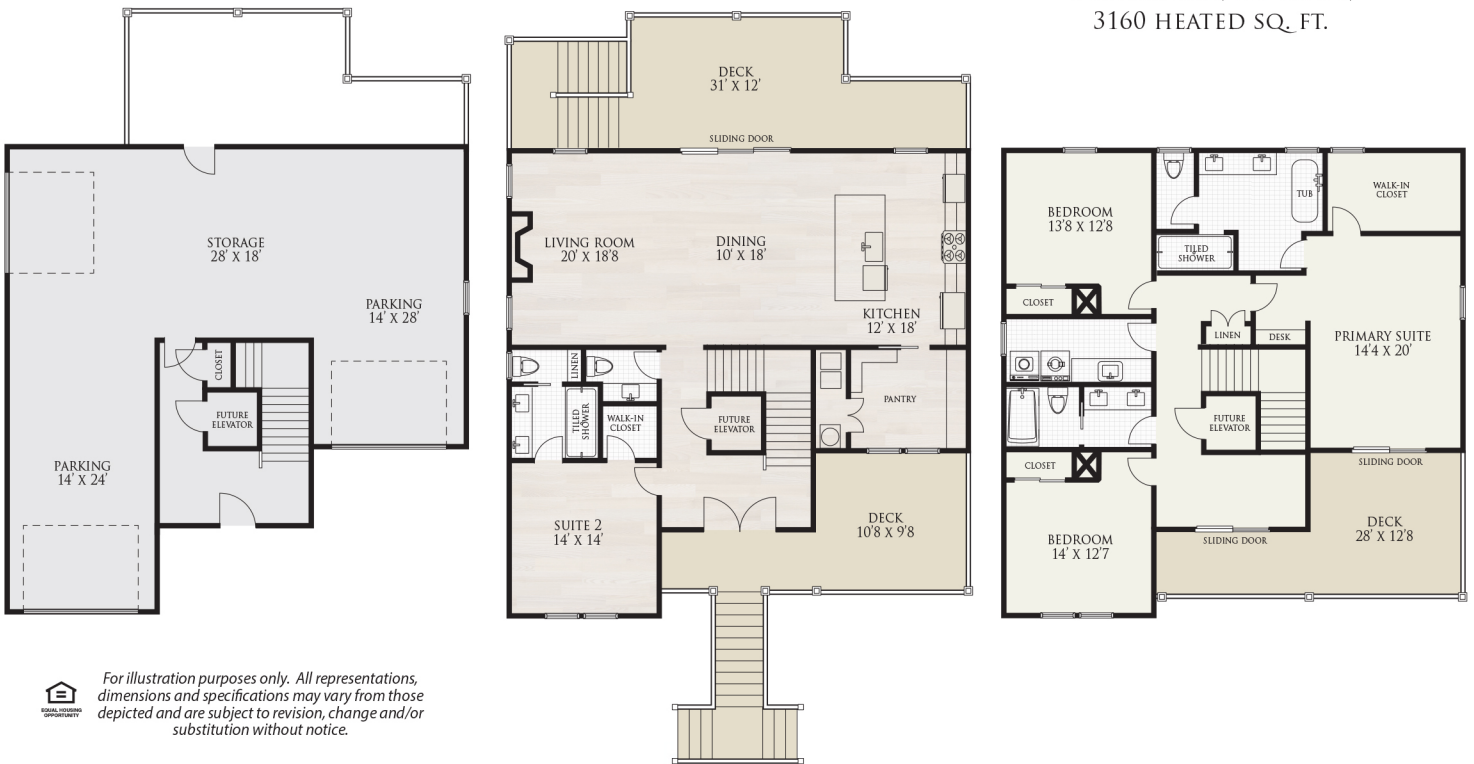

# THE MARSH VIEW

4 BEDROOMS, 3.5 BATHS,  
3160 HEATED SQ. FT.

 For illustration purposes only. All representations, dimensions and specifications may vary from those depicted and are subject to revision, change and/or substitution without notice.