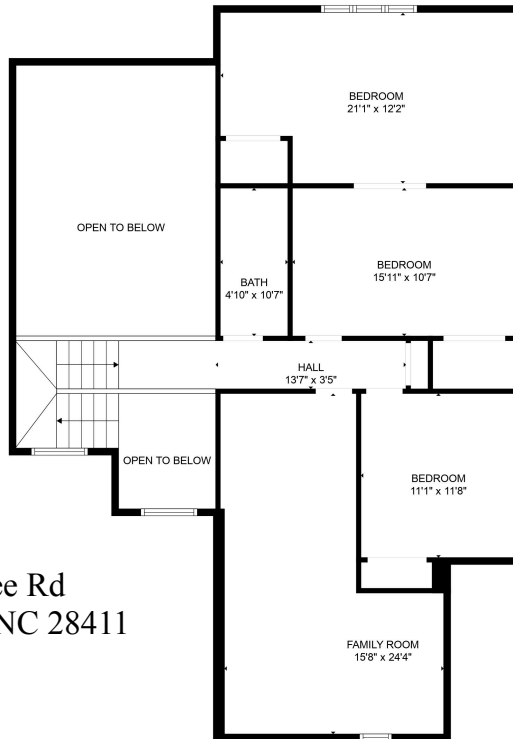

7625 Lost Tree Rd  
Wilmington, NC 28411

**ESTIMATED AREAS**

GLA FLOOR 1: 1618 sq. ft EXCLUDED AREAS 835 sq. ft  
GLA FLOOR 2: 1019 sq. ft EXCLUDED AREAS 521 sq. ft  
Total GLA 2637 sq. ft, total area 3635 sq. ft

DECK (2)  
[AREA: 306]

7625 Lost Tree Rd  
Wilmington, NC 28411

FLOOR 1  
[AREA: 1618]

FLOOR 2  
[AREA: 1019]

OPEN TO BELOW (2)  
[AREA: 292]

7625 Lost Tree Rd  
Wilmington, NC 28411

LOW CEILING (3)  
[AREA: 163]