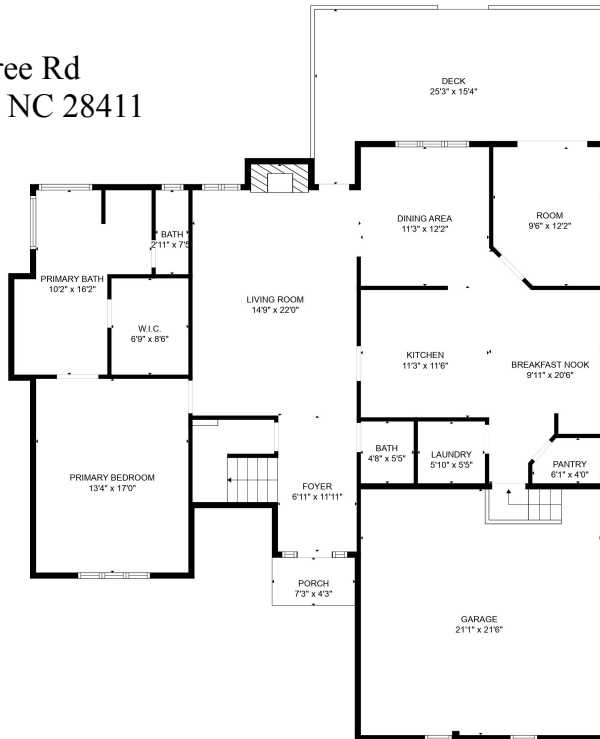

7625 Lost Tree Rd  
Wilmington, NC 28411

**ESTIMATED AREAS**

GLA FLOOR 1: 1618 sq. ft EXCLUDED AREAS 835 sq. ft  
GLA FLOOR 2: 1019 sq. ft EXCLUDED AREAS 521 sq. ft  
Total GLA 2637 sq. ft, total area 3635 sq. ft

DECK (2)  
[AREA: 306]

7625 Lost Tree Rd  
Wilmington, NC 28411

FLOOR 1  
[AREA: 1618]

FLOOR 2  
[AREA: 1019]

OPEN TO BELOW (2)  
[AREA: 292]

7625 Lost Tree Rd  
Wilmington, NC 28411

LOW CEILING (3)  
[AREA: 163]