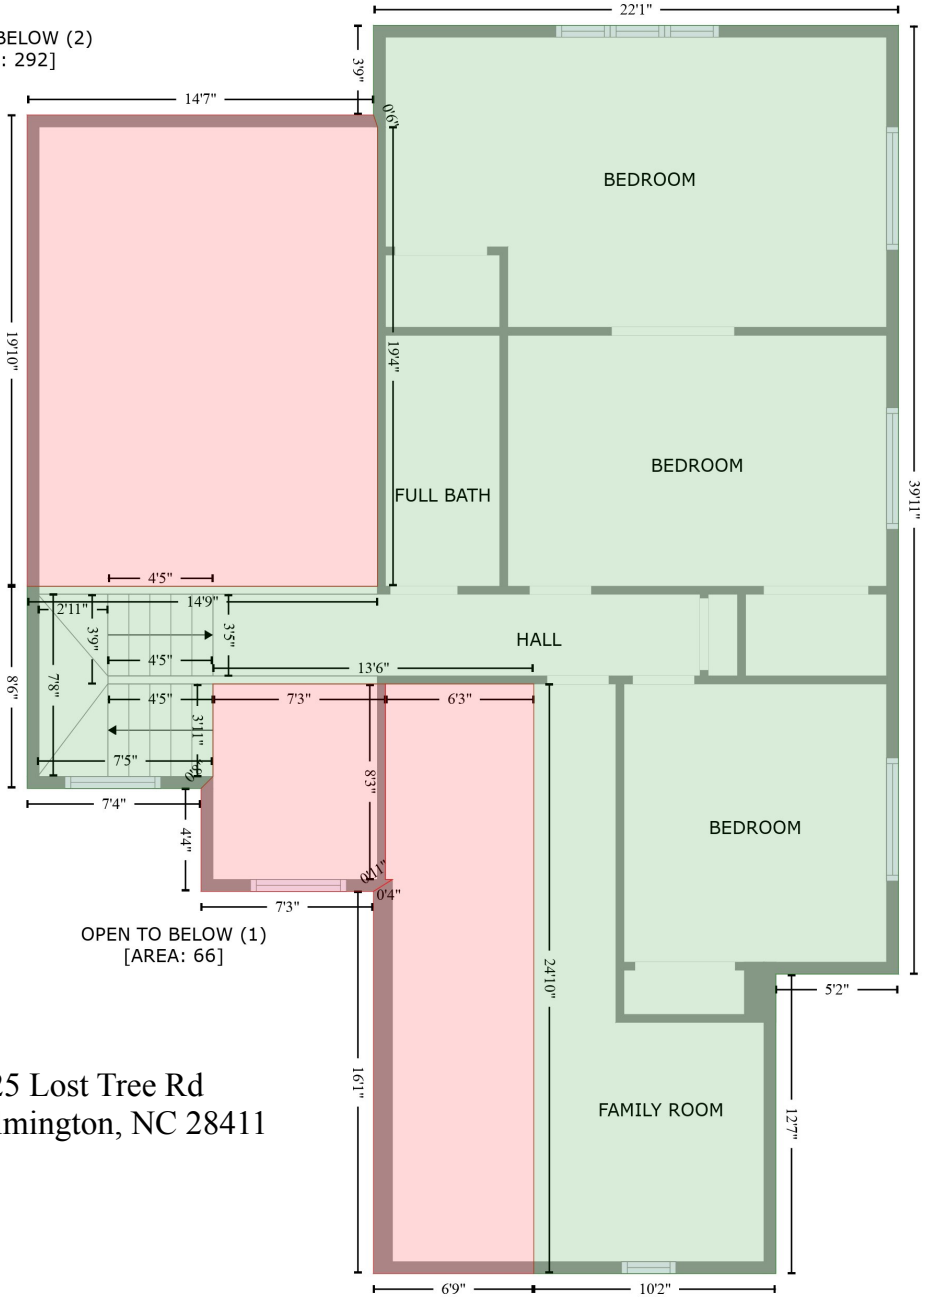

7625 Lost Tree Rd  
Wilmington, NC 28411

**ESTIMATED AREAS**

GLA FLOOR 1: 1618 sq. ft EXCLUDED AREAS 835 sq. ft  
GLA FLOOR 2: 1019 sq. ft EXCLUDED AREAS 521 sq. ft  
Total GLA 2637 sq. ft, total area 3635 sq. ft

DECK (2)  
[AREA: 306]

7625 Lost Tree Rd  
Wilmington, NC 28411

FLOOR 1  
[AREA: 1618]

FLOOR 2  
[AREA: 1019]

OPEN TO BELOW (2)  
[AREA: 292]

7625 Lost Tree Rd  
Wilmington, NC 28411

LOW CEILING (3)  
[AREA: 163]