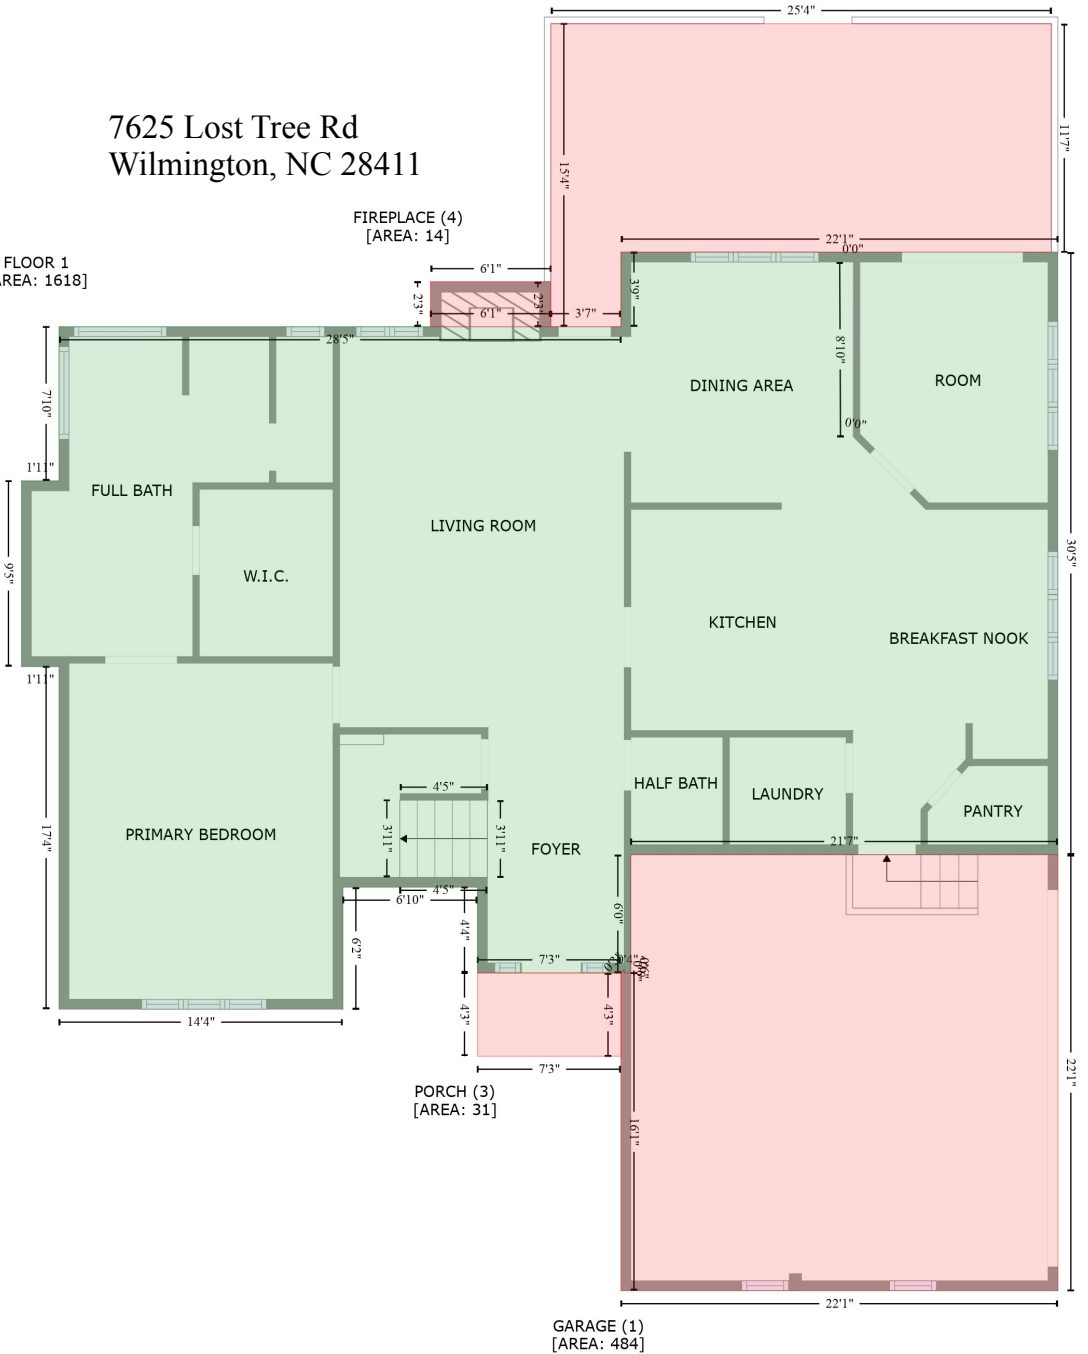

7625 Lost Tree Rd  
Wilmington, NC 28411

**ESTIMATED AREAS**

GLA FLOOR 1: 1618 sq. ft EXCLUDED AREAS 835 sq. ft  
GLA FLOOR 2: 1019 sq. ft EXCLUDED AREAS 521 sq. ft  
Total GLA 2637 sq. ft, total area 3635 sq. ft

DECK (2)  
[AREA: 306]

7625 Lost Tree Rd  
Wilmington, NC 28411

FLOOR 1  
[AREA: 1618]

FLOOR 2  
[AREA: 1019]

OPEN TO BELOW (2)  
[AREA: 292]

7625 Lost Tree Rd  
Wilmington, NC 28411

LOW CEILING (3)  
[AREA: 163]