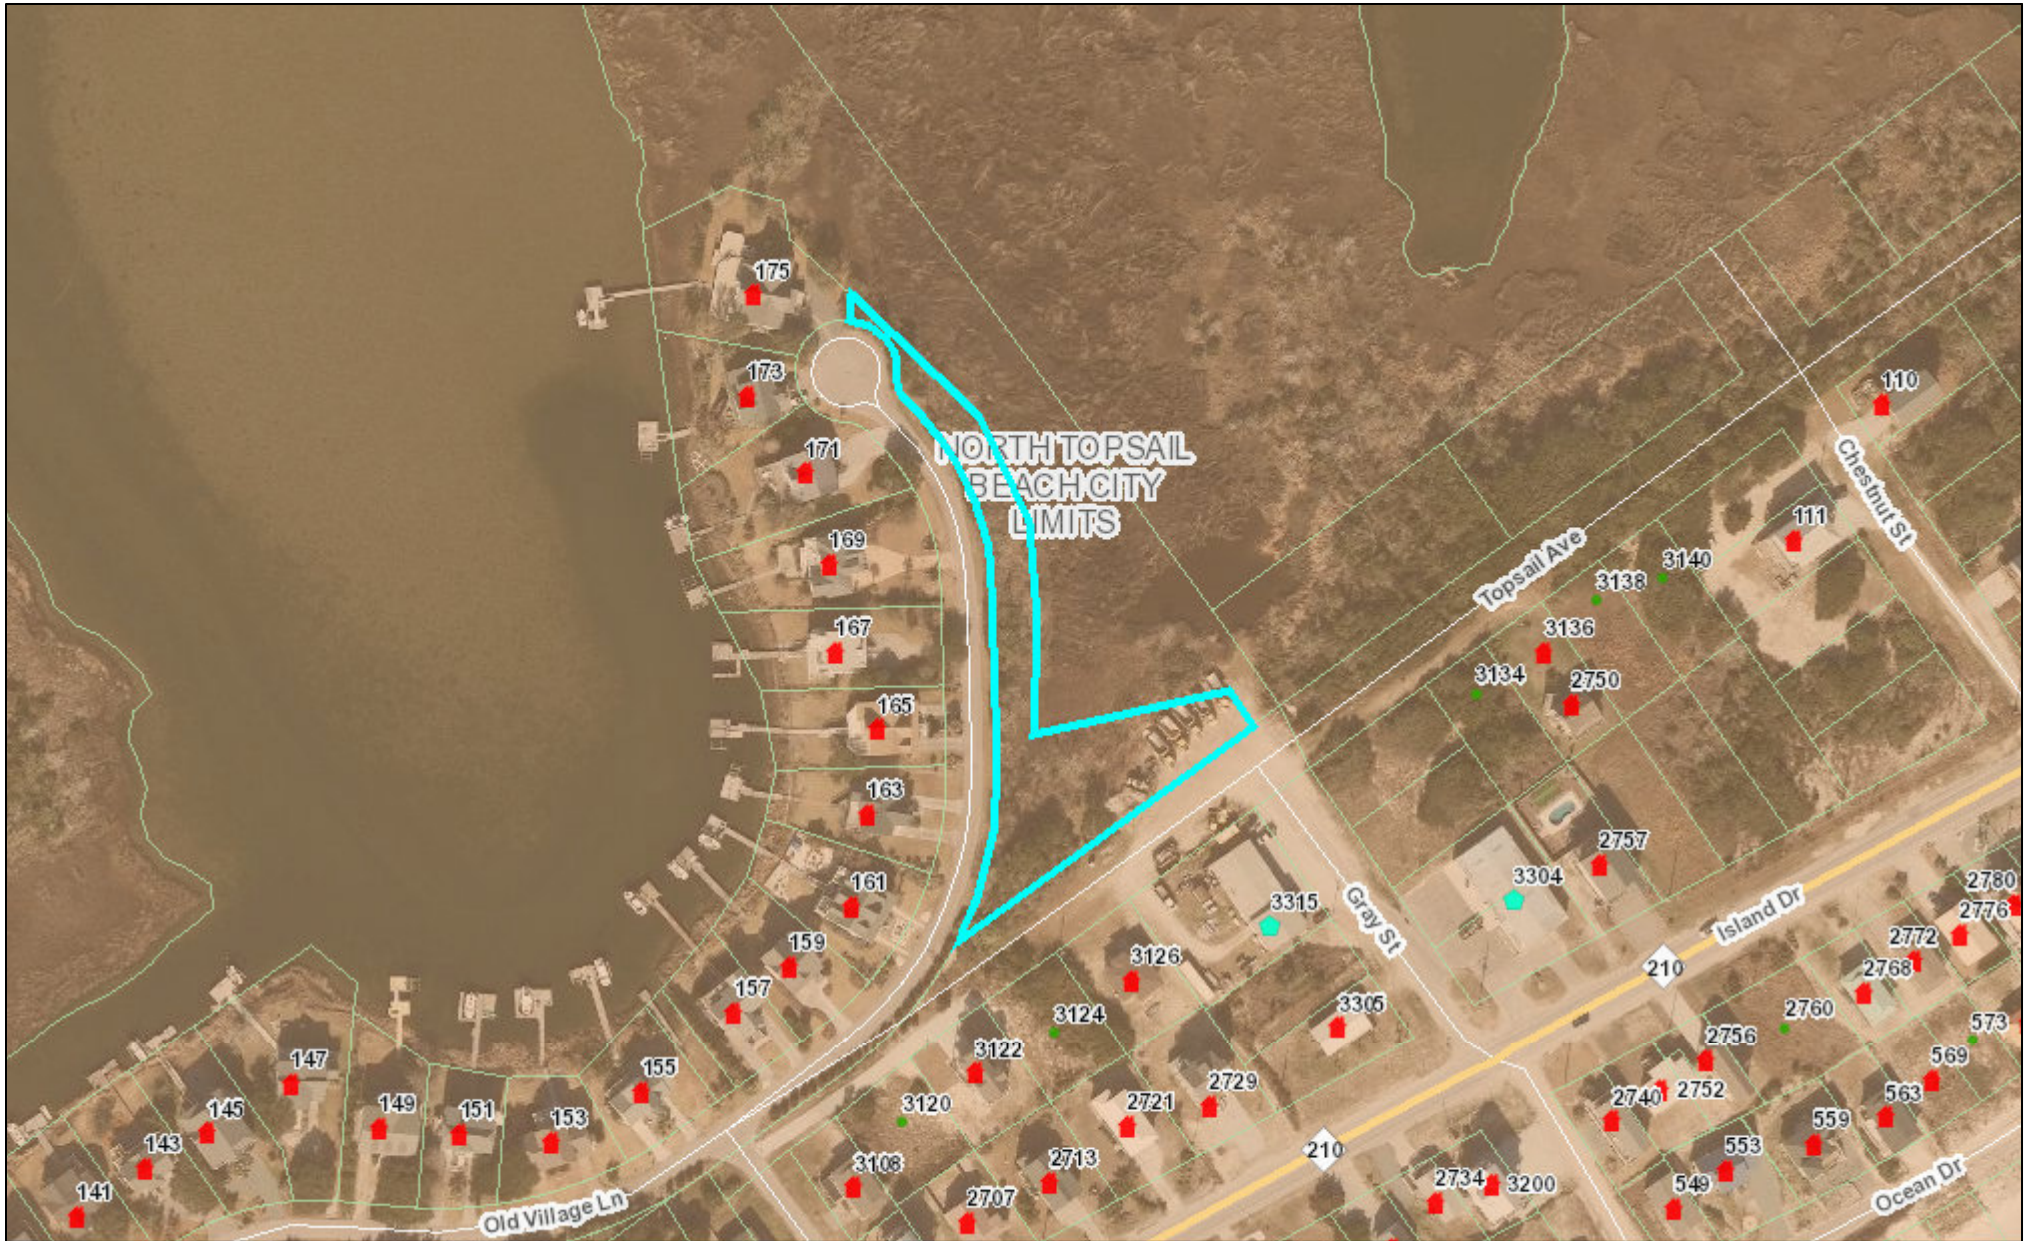

# Onslow County

October 26, 2025

### Address Points

- Other
- 🏠 Addressable Structure
- 📍 Advertising Sign
- 

MAP IS NOT TO BE USED FOR SALES OR CONVEYANCES. THIS IS NOT A SURVEY NO FIELD SURVEY WAS PERFORMED!

Onslow County  
Geographical Information Services  
234 NW Corridor Blvd  
Jacksonville, NC 28540  
(910) 937-1190  
gis@onslowcountync.gov