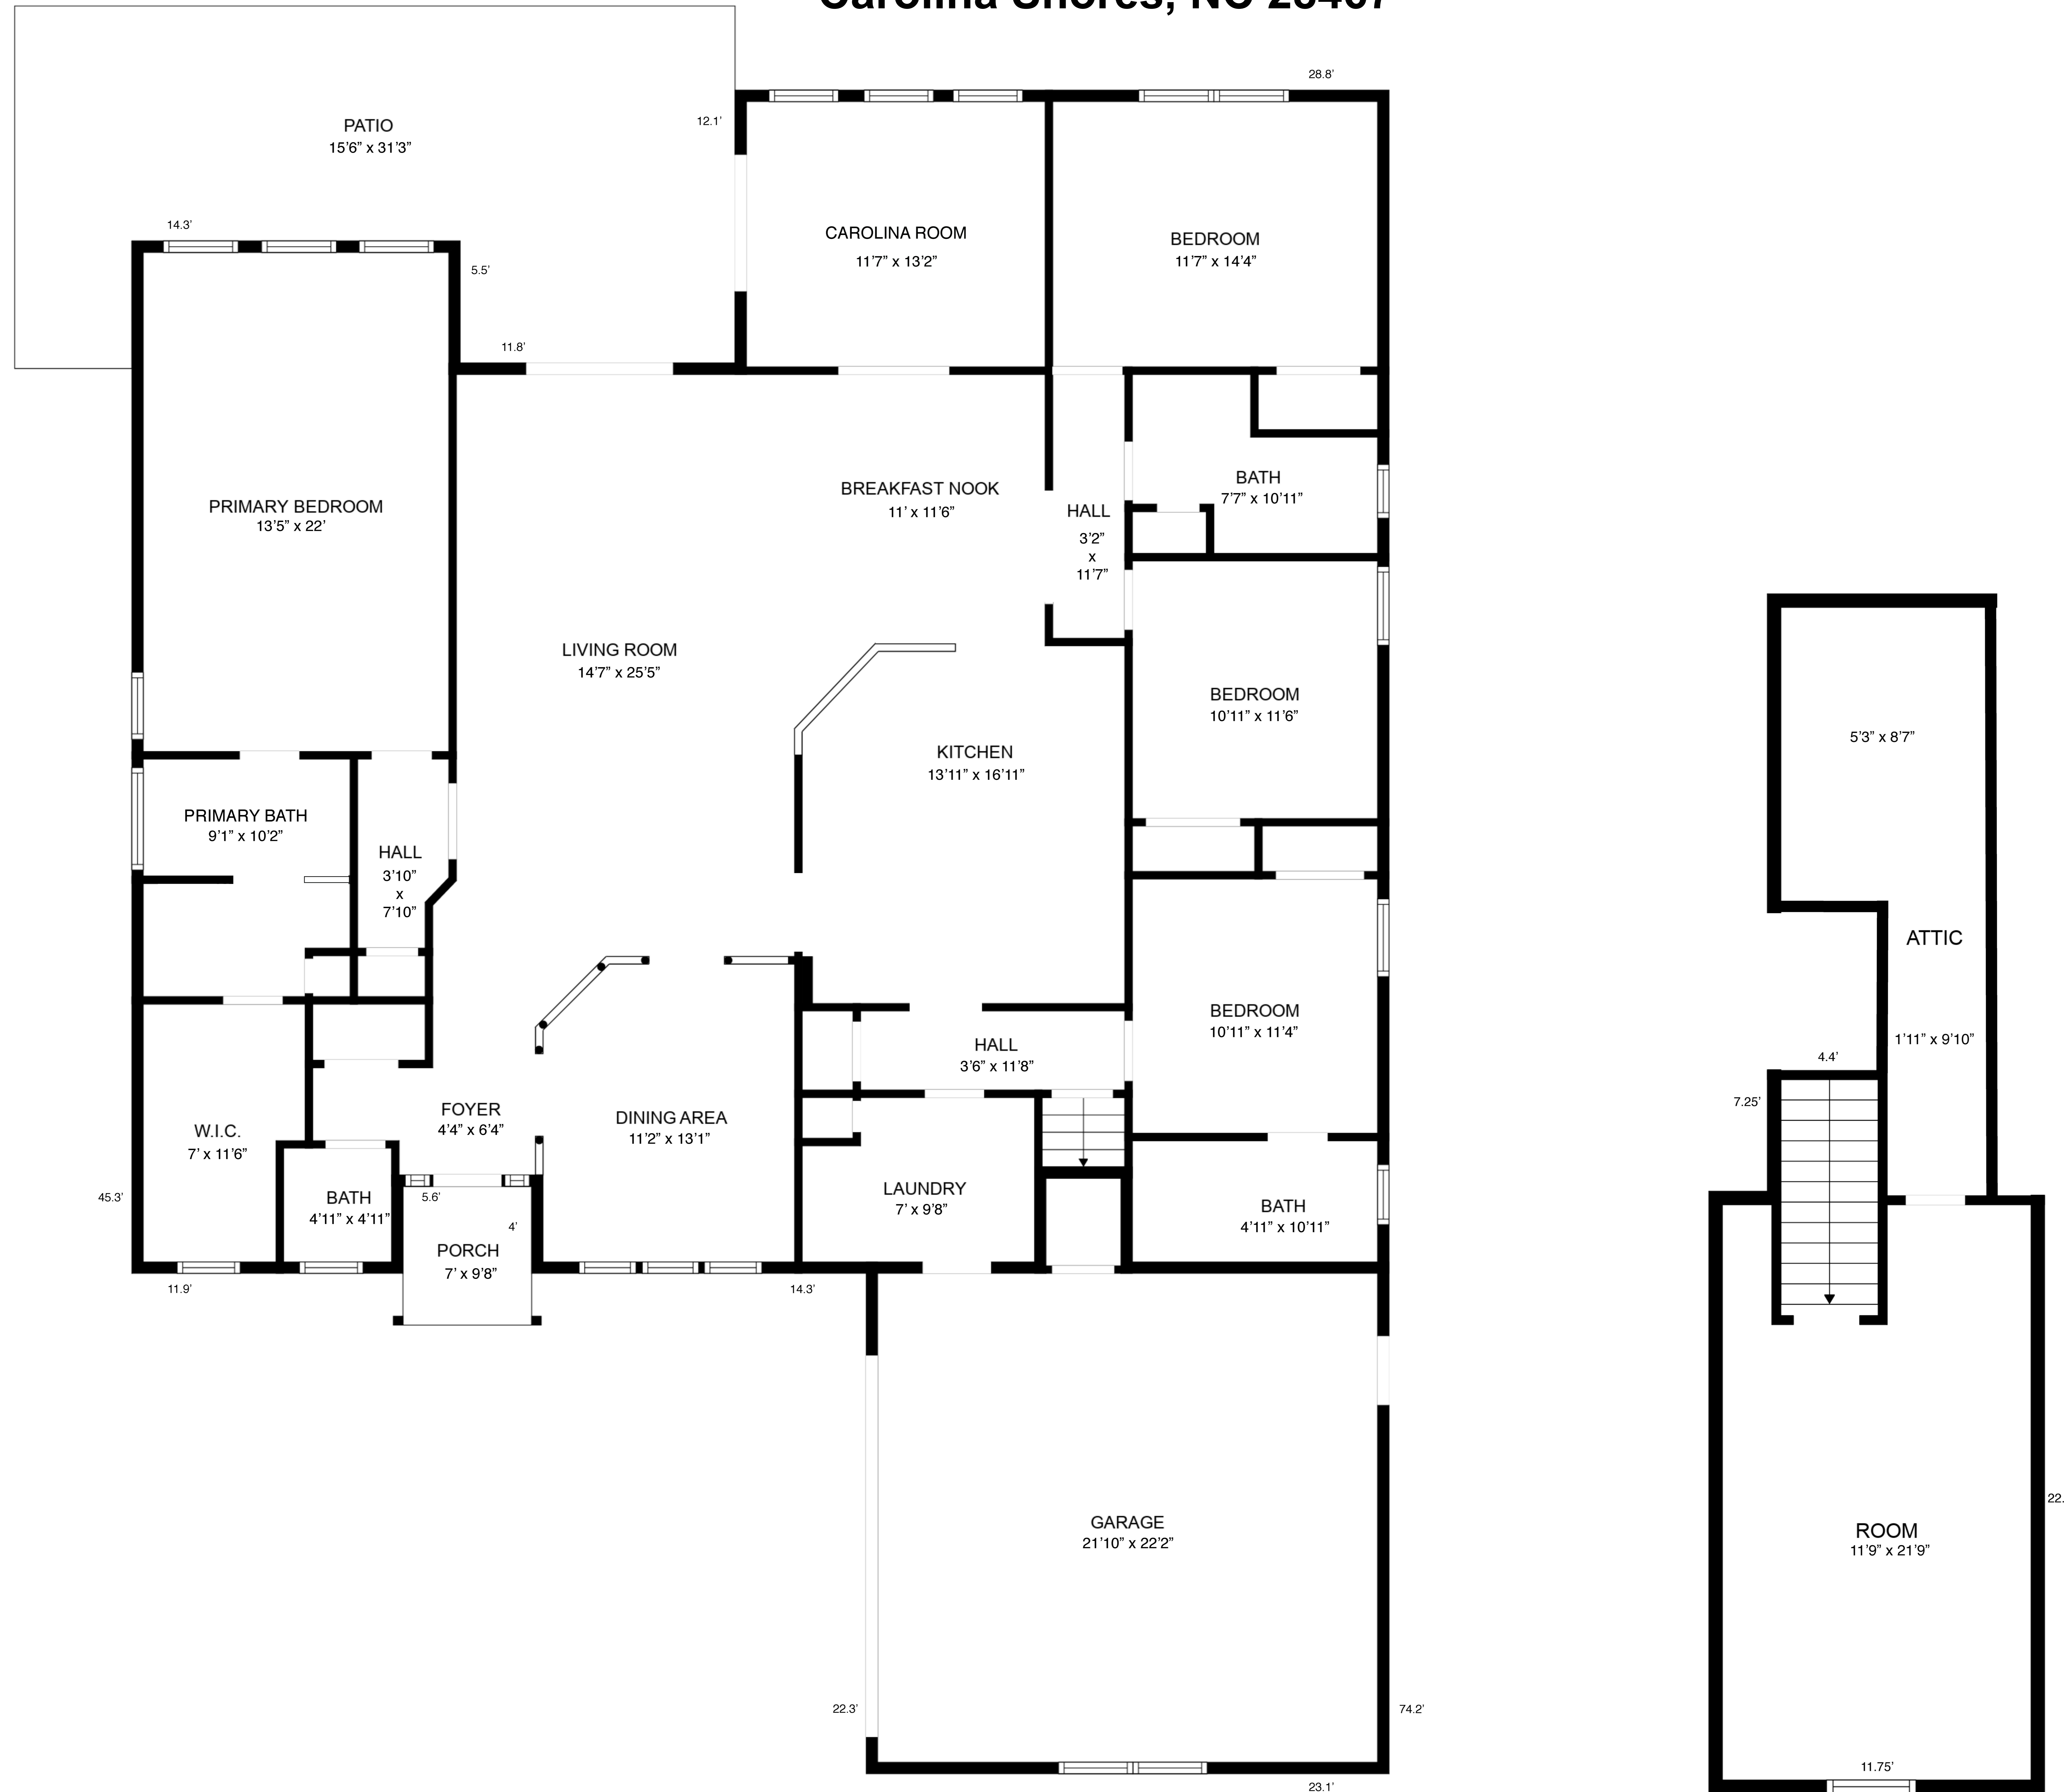

**2 Cleek Ct SW  
Carolina Shores, NC 28467**

**Total Heated: 2889 sq ft.**

Floor 1: 2590 sq ft. Floor 2: 299 sq ft.

Excluded Areas: Garage: 515 sq ft. Front Porch: 52 sq ft. Patio: 406 sq ft. Attic: 64 sq ft.