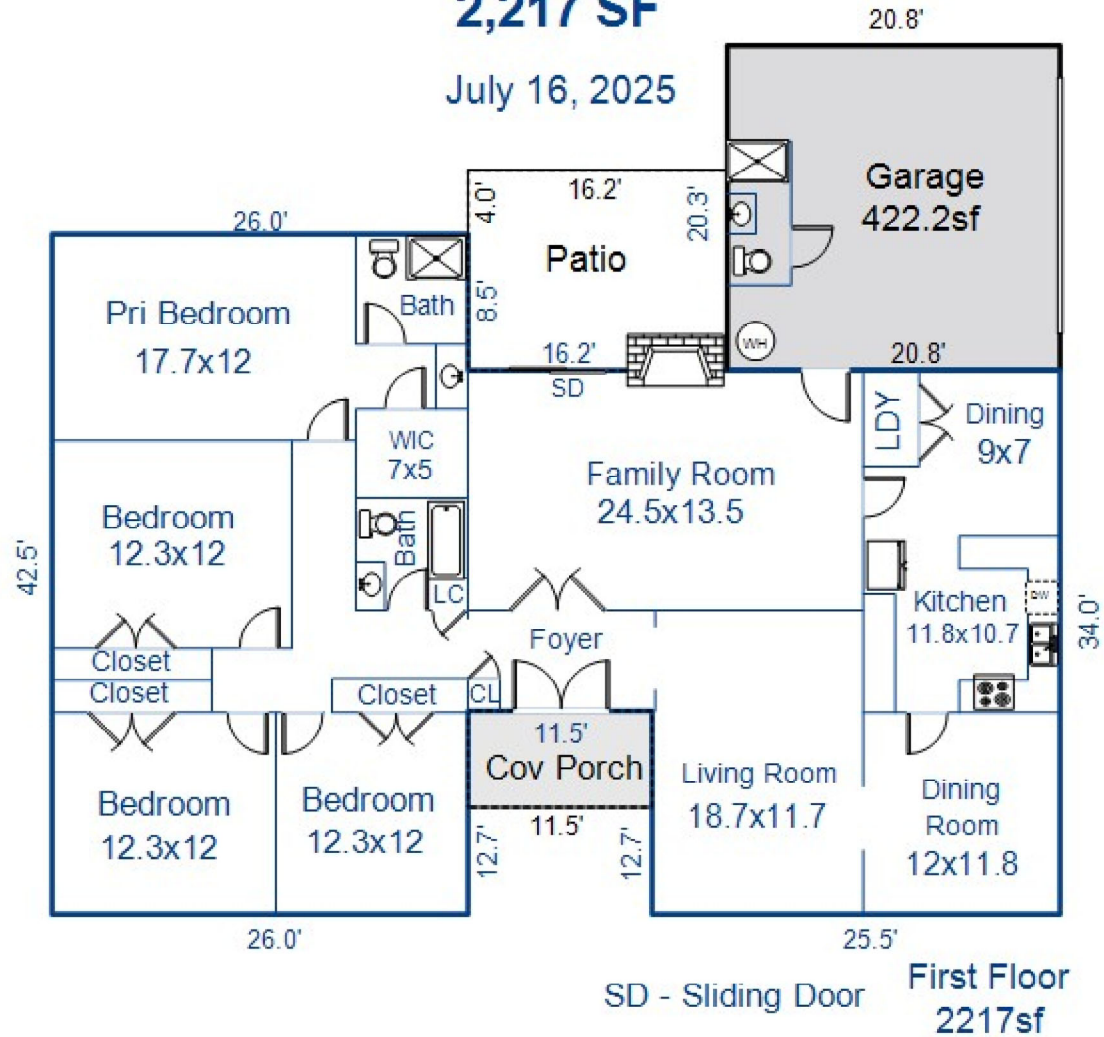

406 Lansdowne Rd, Wilmington NC

2,217 SF

July 16, 2025

Disclosure: Interior walls and room sizes are approximate

Floor Plan by Size Matters 910-797-0439

NC Real Estate License 249188