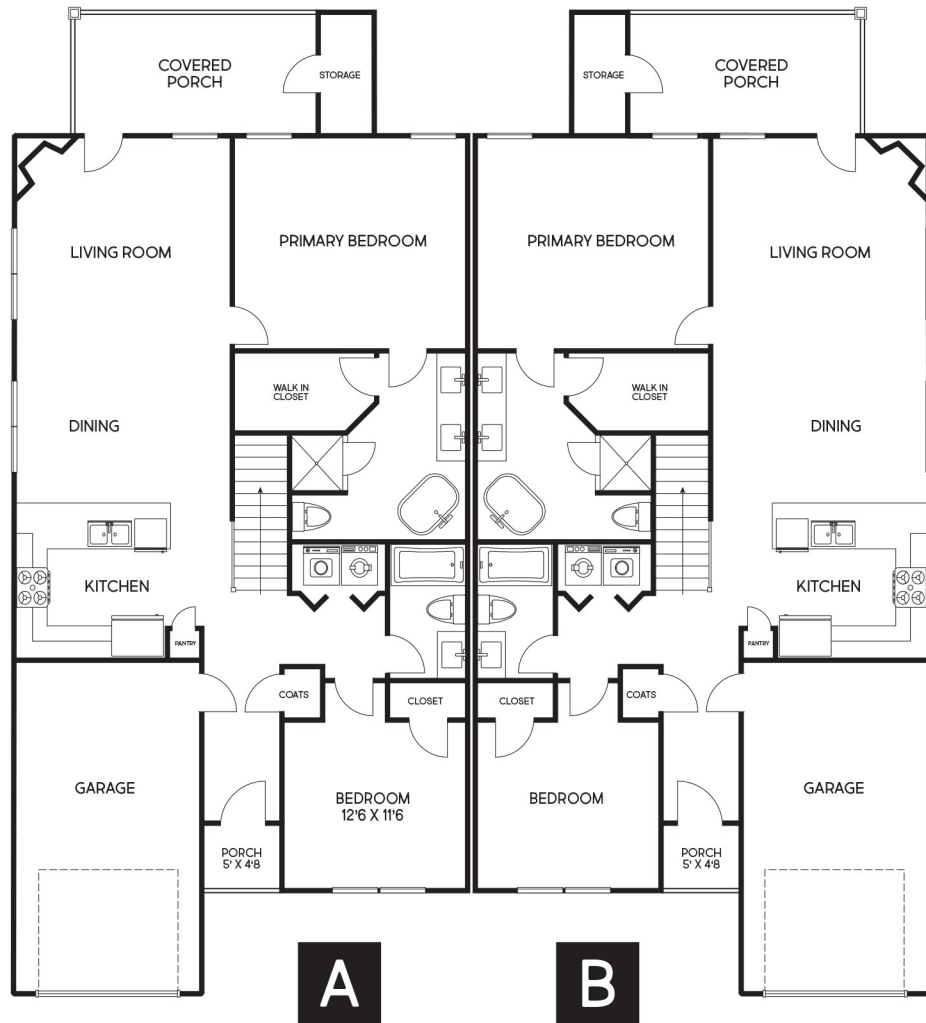

# BALINGER PINE

1895 HEATED SQ. FT.  
3 BED, 3 BATH, BONUS, GARAGE

For illustration purposes only. All representations, dimensions and specifications may vary from those depicted and are subject to revision, change and/or substitution without notice.