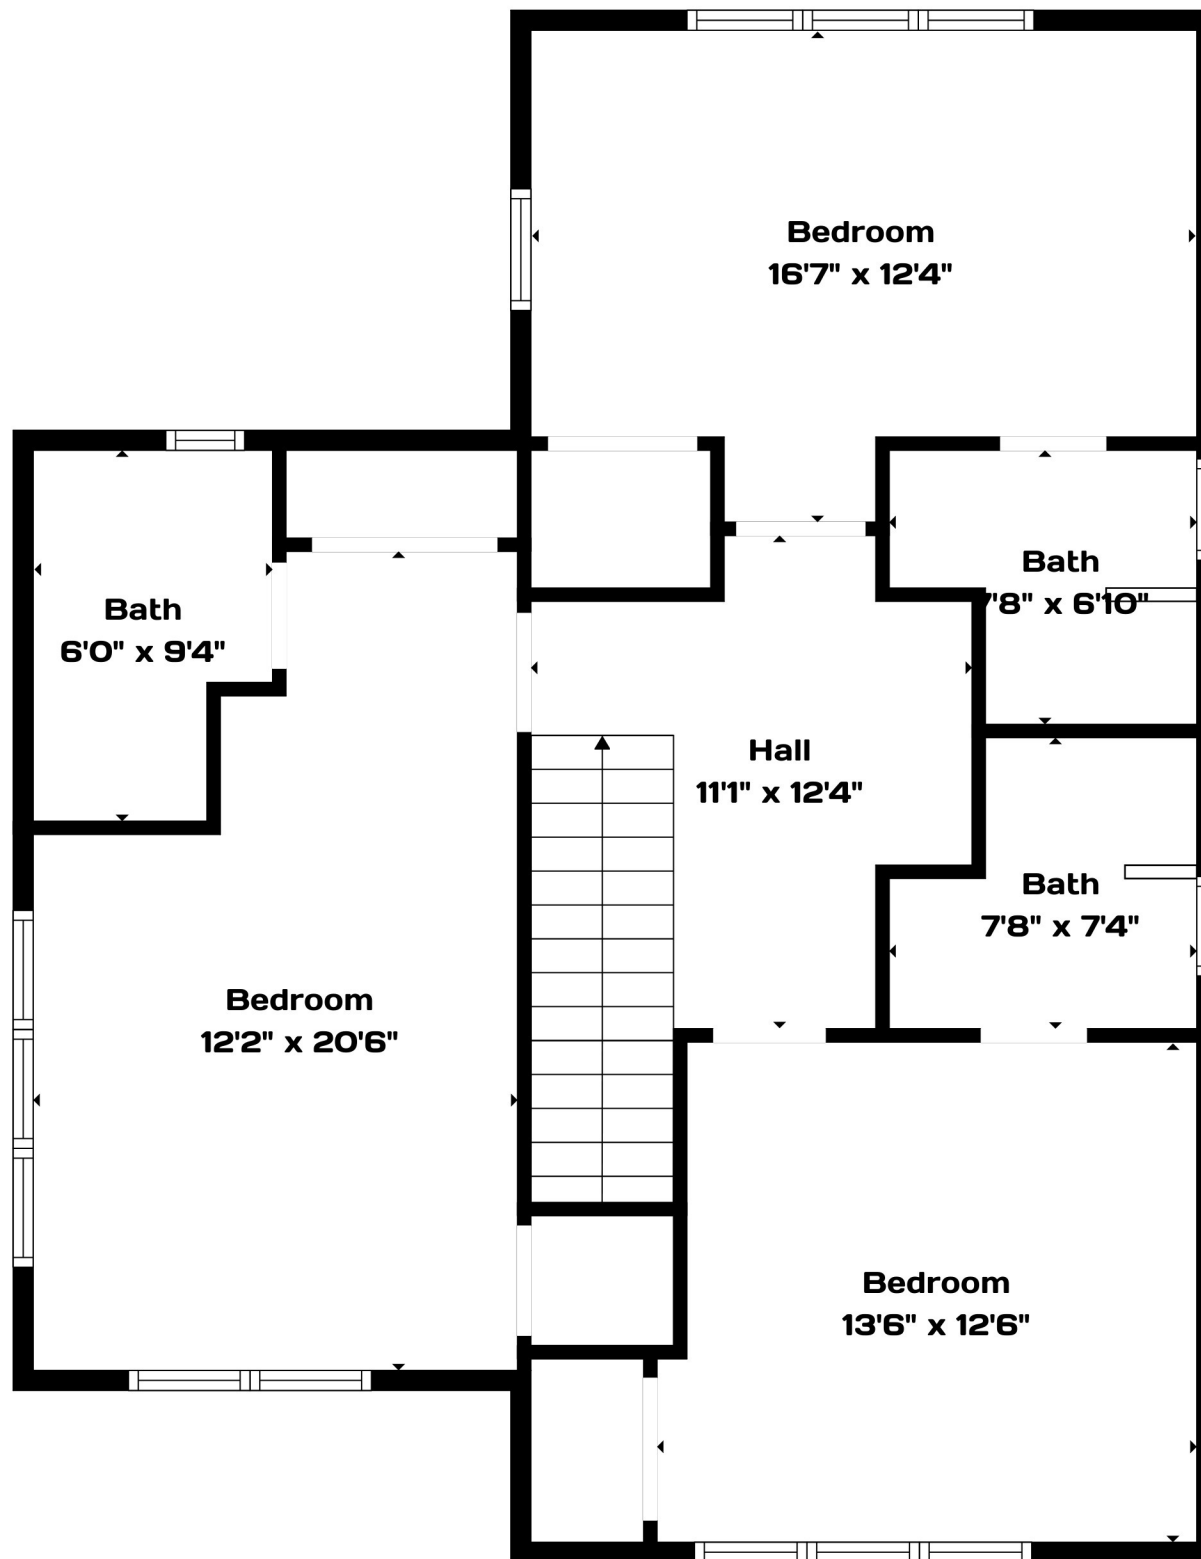

ESTIMATED AREAS

GLA FLOOR 1: 1279 sq. ft EXCLUDED AREAS 9 sq. ft

GLA FLOOR 2: 987 sq. ft EXCLUDED AREAS 0 sq. ft

Total GLA 2266 sq. ft, total area 2275 sq. ft

Measurements Calculated. Deemed Highly Reliable But Not Guaranteed.

FLOOR 1
[AREA: 1279]

FLOOR 2
[AREA: 987]