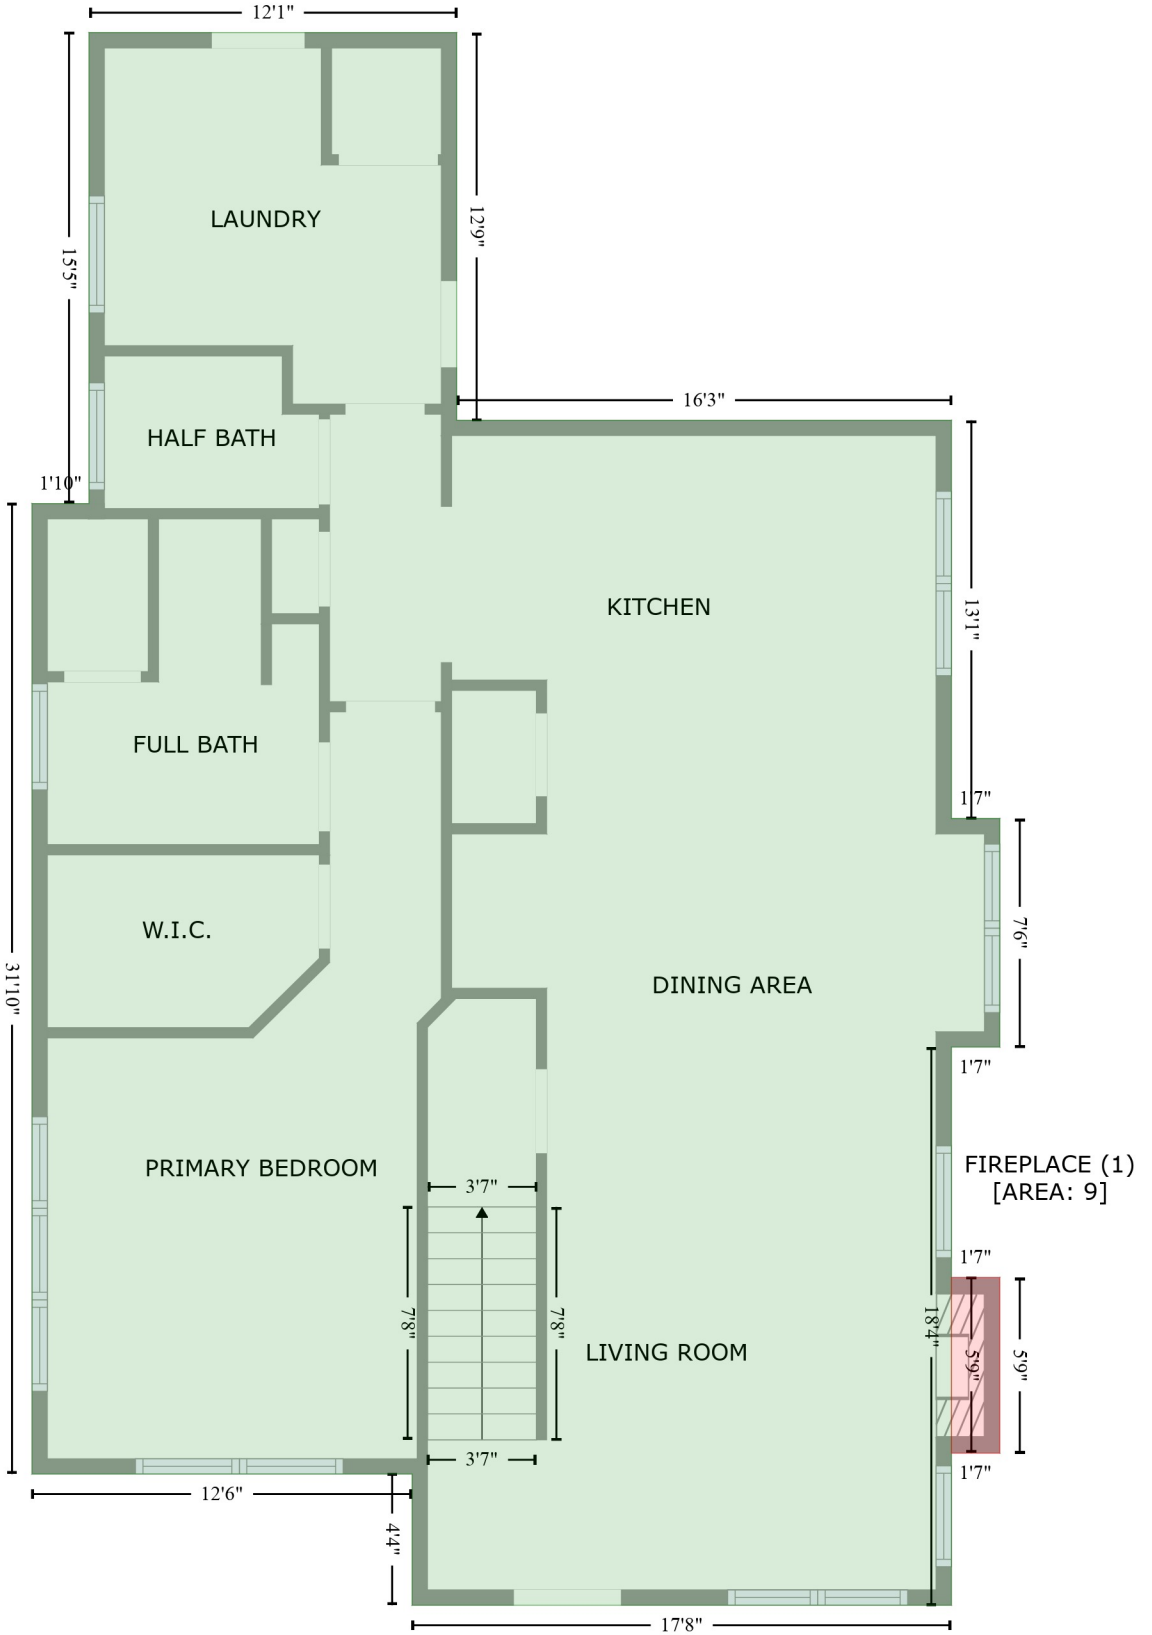

ESTIMATED AREAS

GLA FLOOR 1: 1279 sq. ft EXCLUDED AREAS 9 sq. ft

GLA FLOOR 2: 987 sq. ft EXCLUDED AREAS 0 sq. ft

Total GLA 2266 sq. ft, total area 2275 sq. ft

Measurements Calculated. Deemed Highly Reliable But Not Guaranteed.

FLOOR 1
[AREA: 1279]

FLOOR 2
[AREA: 987]