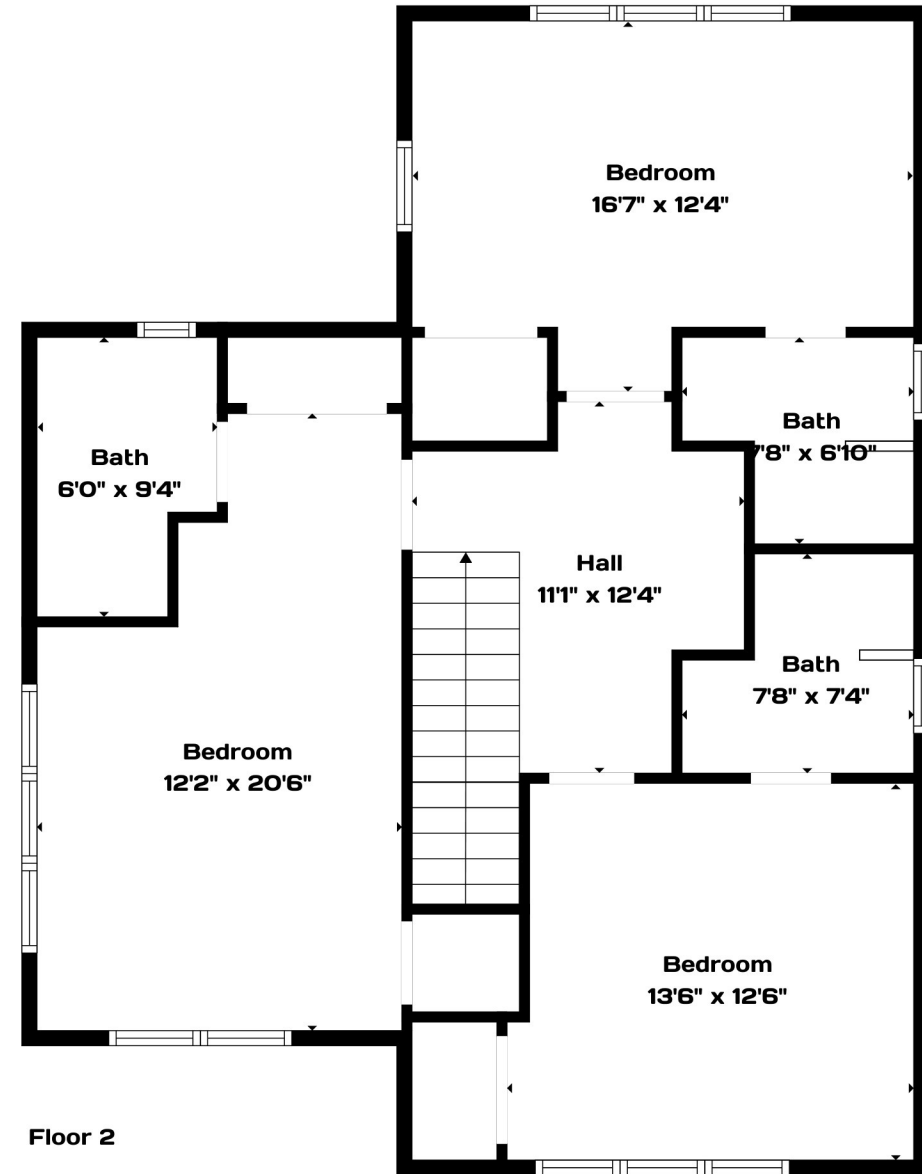

ESTIMATED AREAS

GLA FLOOR 1: 1279 sq. ft EXCLUDED AREAS 9 sq. ft

GLA FLOOR 2: 987 sq. ft EXCLUDED AREAS 0 sq. ft

Total GLA 2266 sq. ft, total area 2275 sq. ft

Measurements Calculated. Deemed Highly Reliable But Not Guaranteed.

FLOOR 1
[AREA: 1279]

FLOOR 2
[AREA: 987]