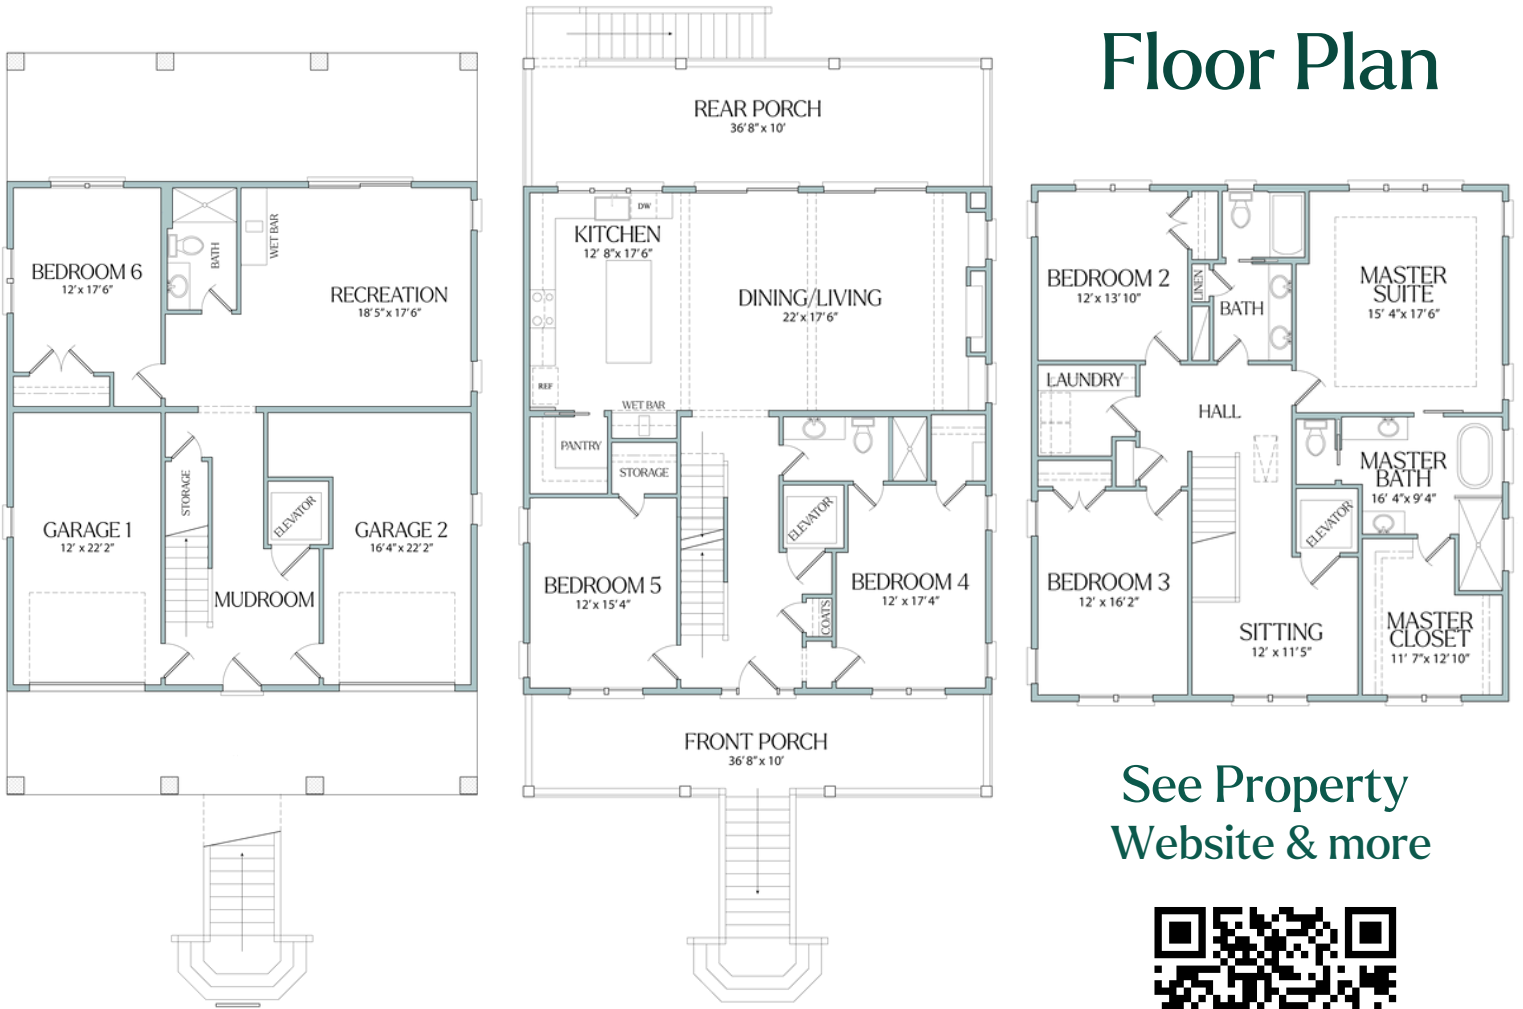

Floor Plan

See Property Website & more