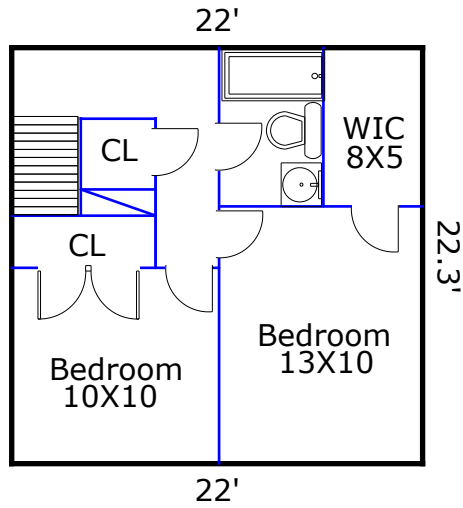

# 116 Lincoln Place Circle

## 1377 SQ. FT.

Room Dimensions Are Rounded  
Interior Walls And Symbols Are Not To Scale

TOTAL Sketch by a la mode

#### Living Area

First Floor	886.6 Sq ft
Second Floor	490.6 Sq ft
<b>Total Living Area (Rounded):</b>	<b>1377 Sq ft</b>