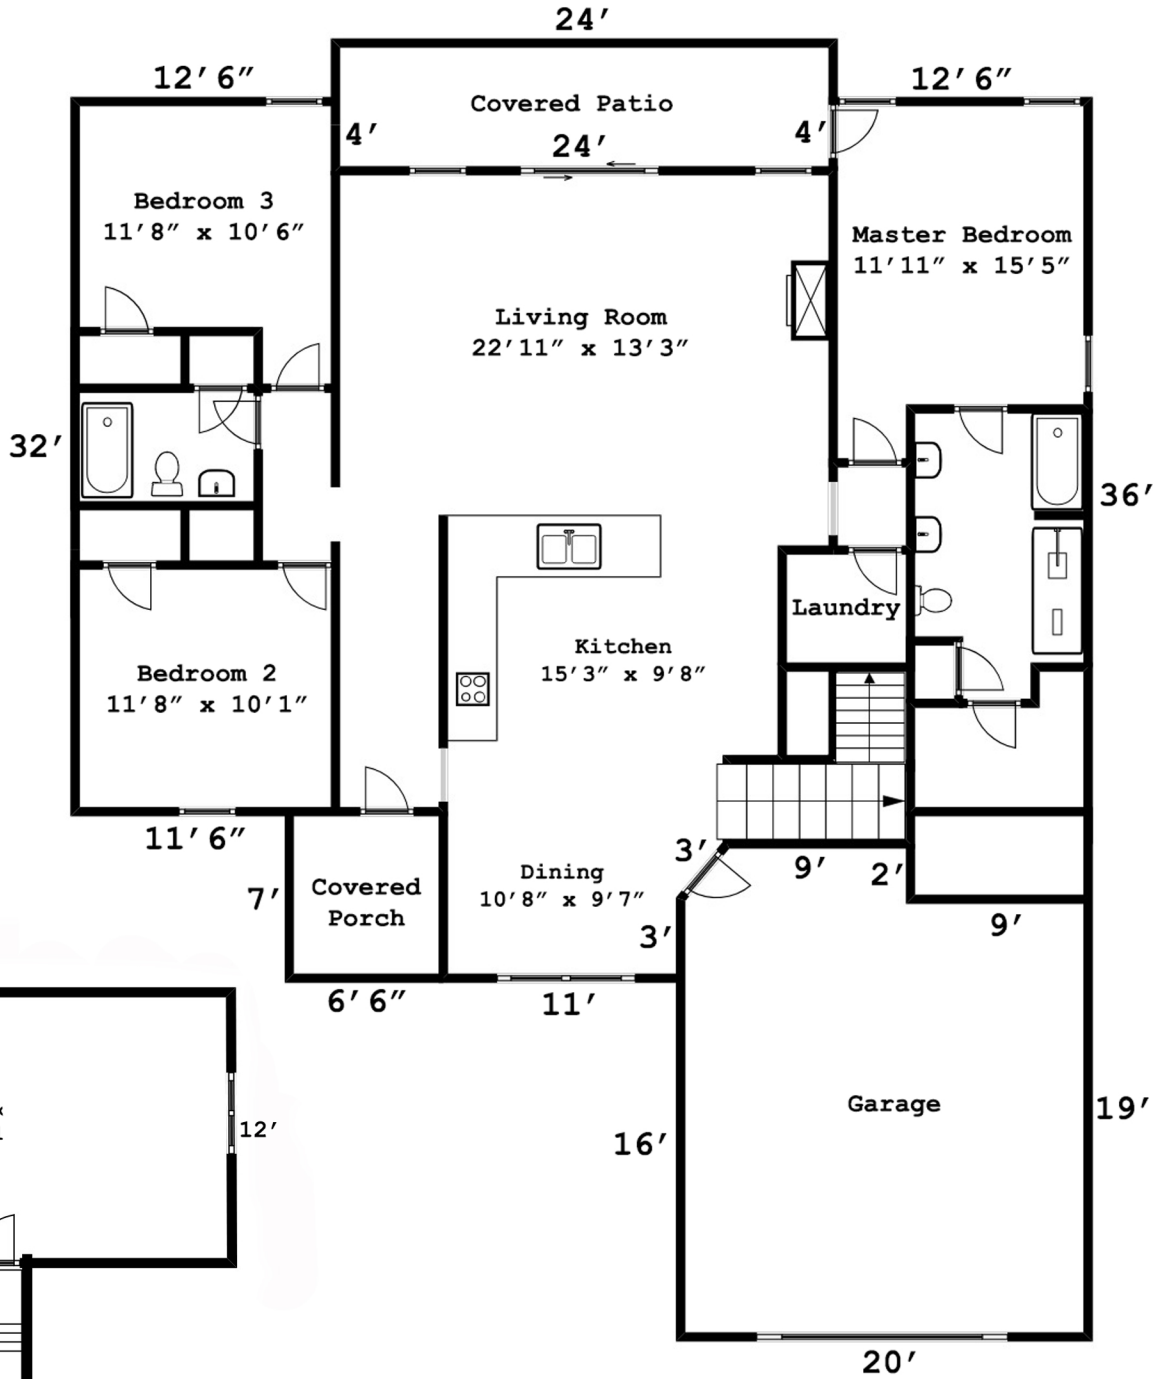

1st Floor

1106 Carteret Manor Drive  
Jacksonville, NC

Total Approx. HSF  
2,172 sq. ft.

2nd Floor