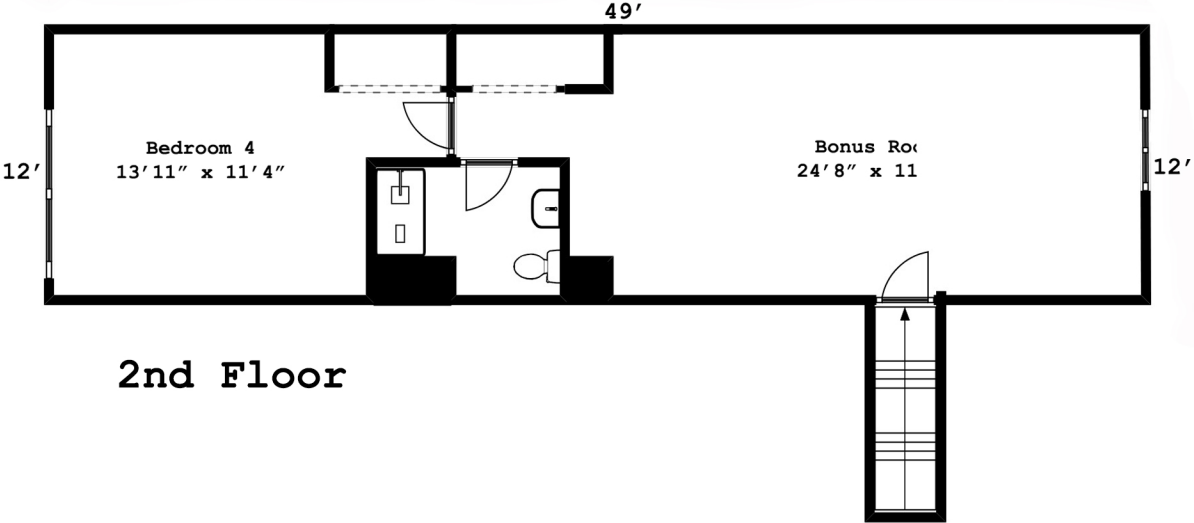

1st Floor

1106 Carteret Manor Drive  
Jacksonville, NC

Total Approx. HSF  
2,172 sq. ft.

2nd Floor