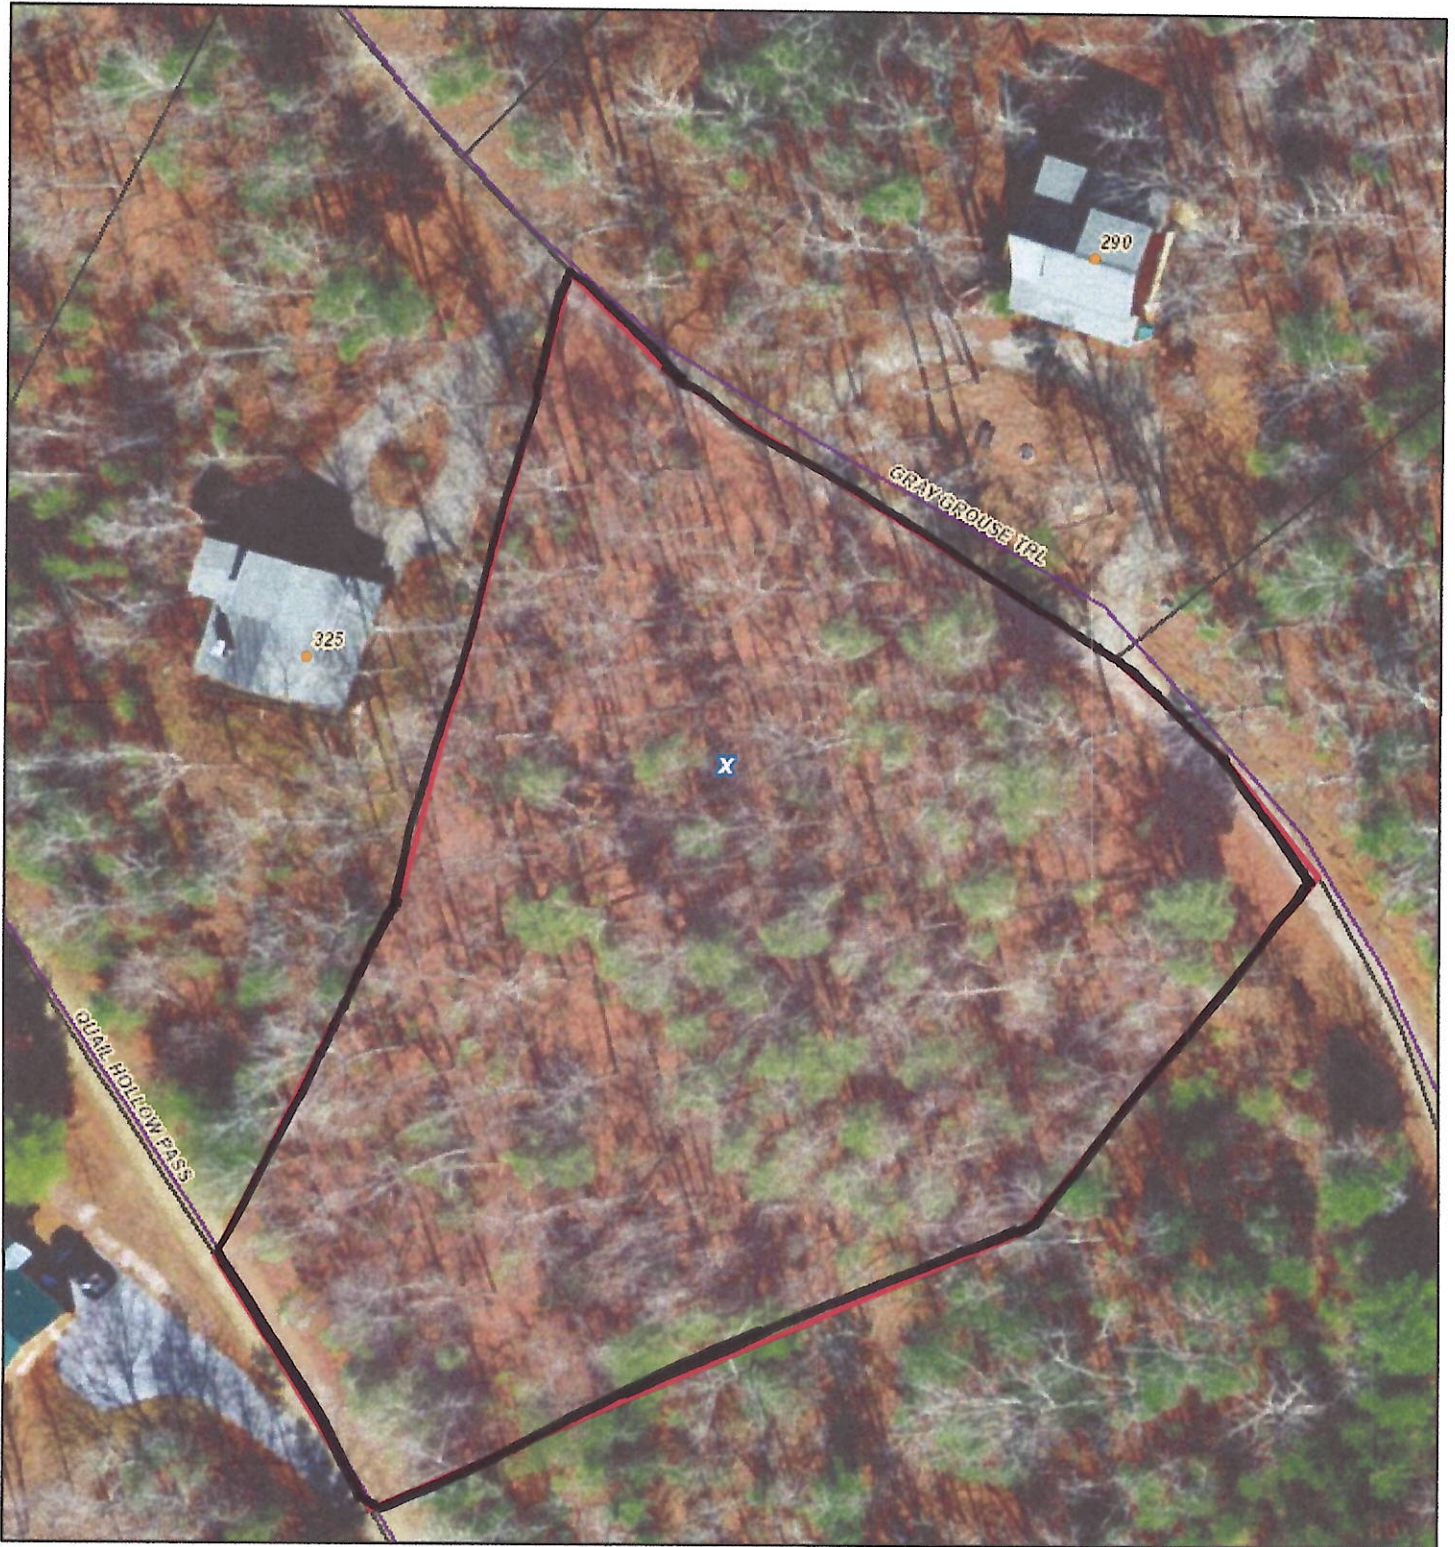

Property Map

July 22, 2023

Gray Grouse Trl. 1.43ac.

1:684

Override 1

Parcels

911 Road Centerlines

911 Structures

Flood

0.2 PCT ANNUAL CHANCE FLOOD HAZARD,

AE,

AE, FLOODWAY

Orthoimagery_2019

Red: Band_1

Green: Band_2

Blue: Band_3