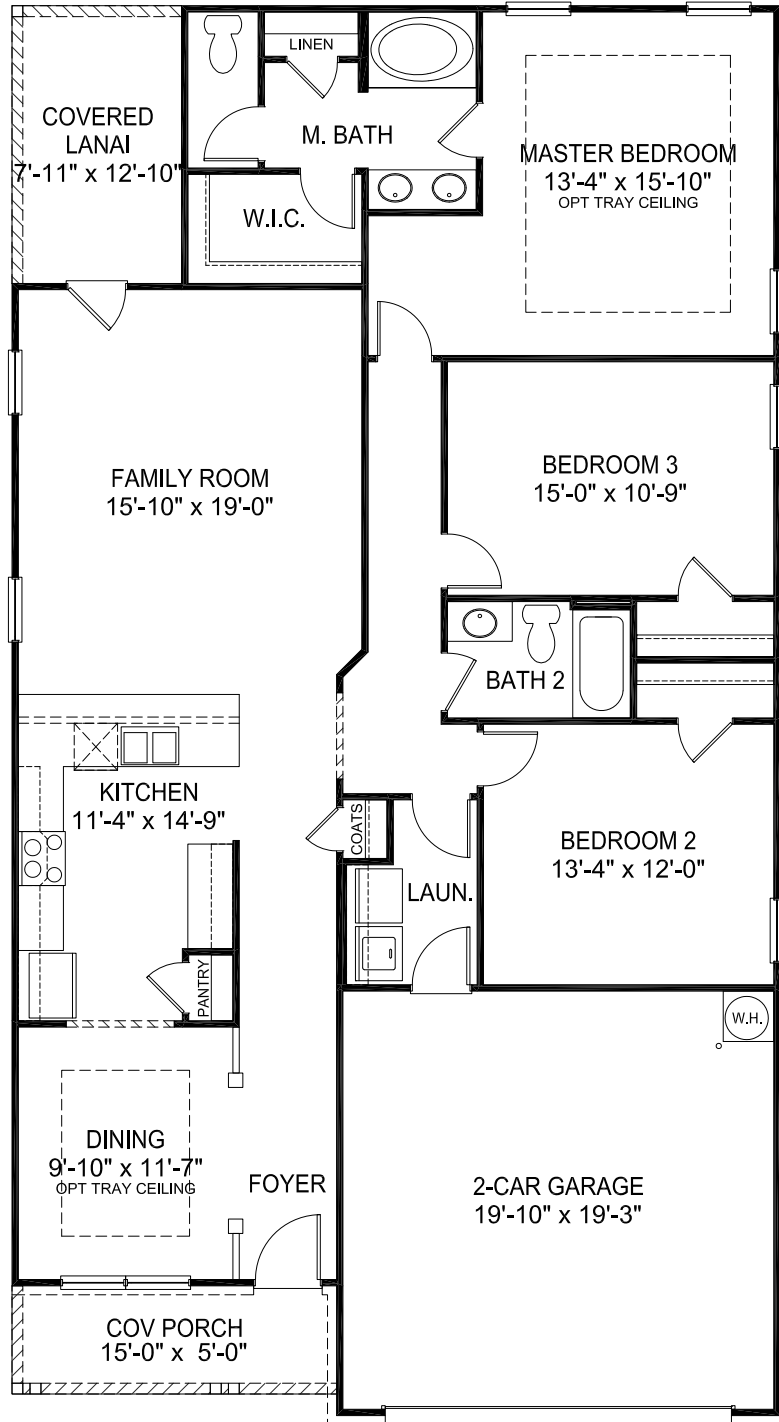

1727

1,727 s.f. (Approx.)
 3 Bedroom / 2 Baths
 2 Car Garage
 Covered Lanai
 Formal Dining

Opt. Fireplace Bump Out

Opt. Fireplace

Opt. Master Bath

First Floor

NC #59785
 SC #RBB.22464
 GA #RBQA005711

Important Disclaimer: This floor plan is not to scale. Square footage and room dimensions are approximate. Square footage calculations are based on foundation dimensions only and may vary from finished square footage of the home as constructed. Variations of this floor plan exist that may not be represented in this image.