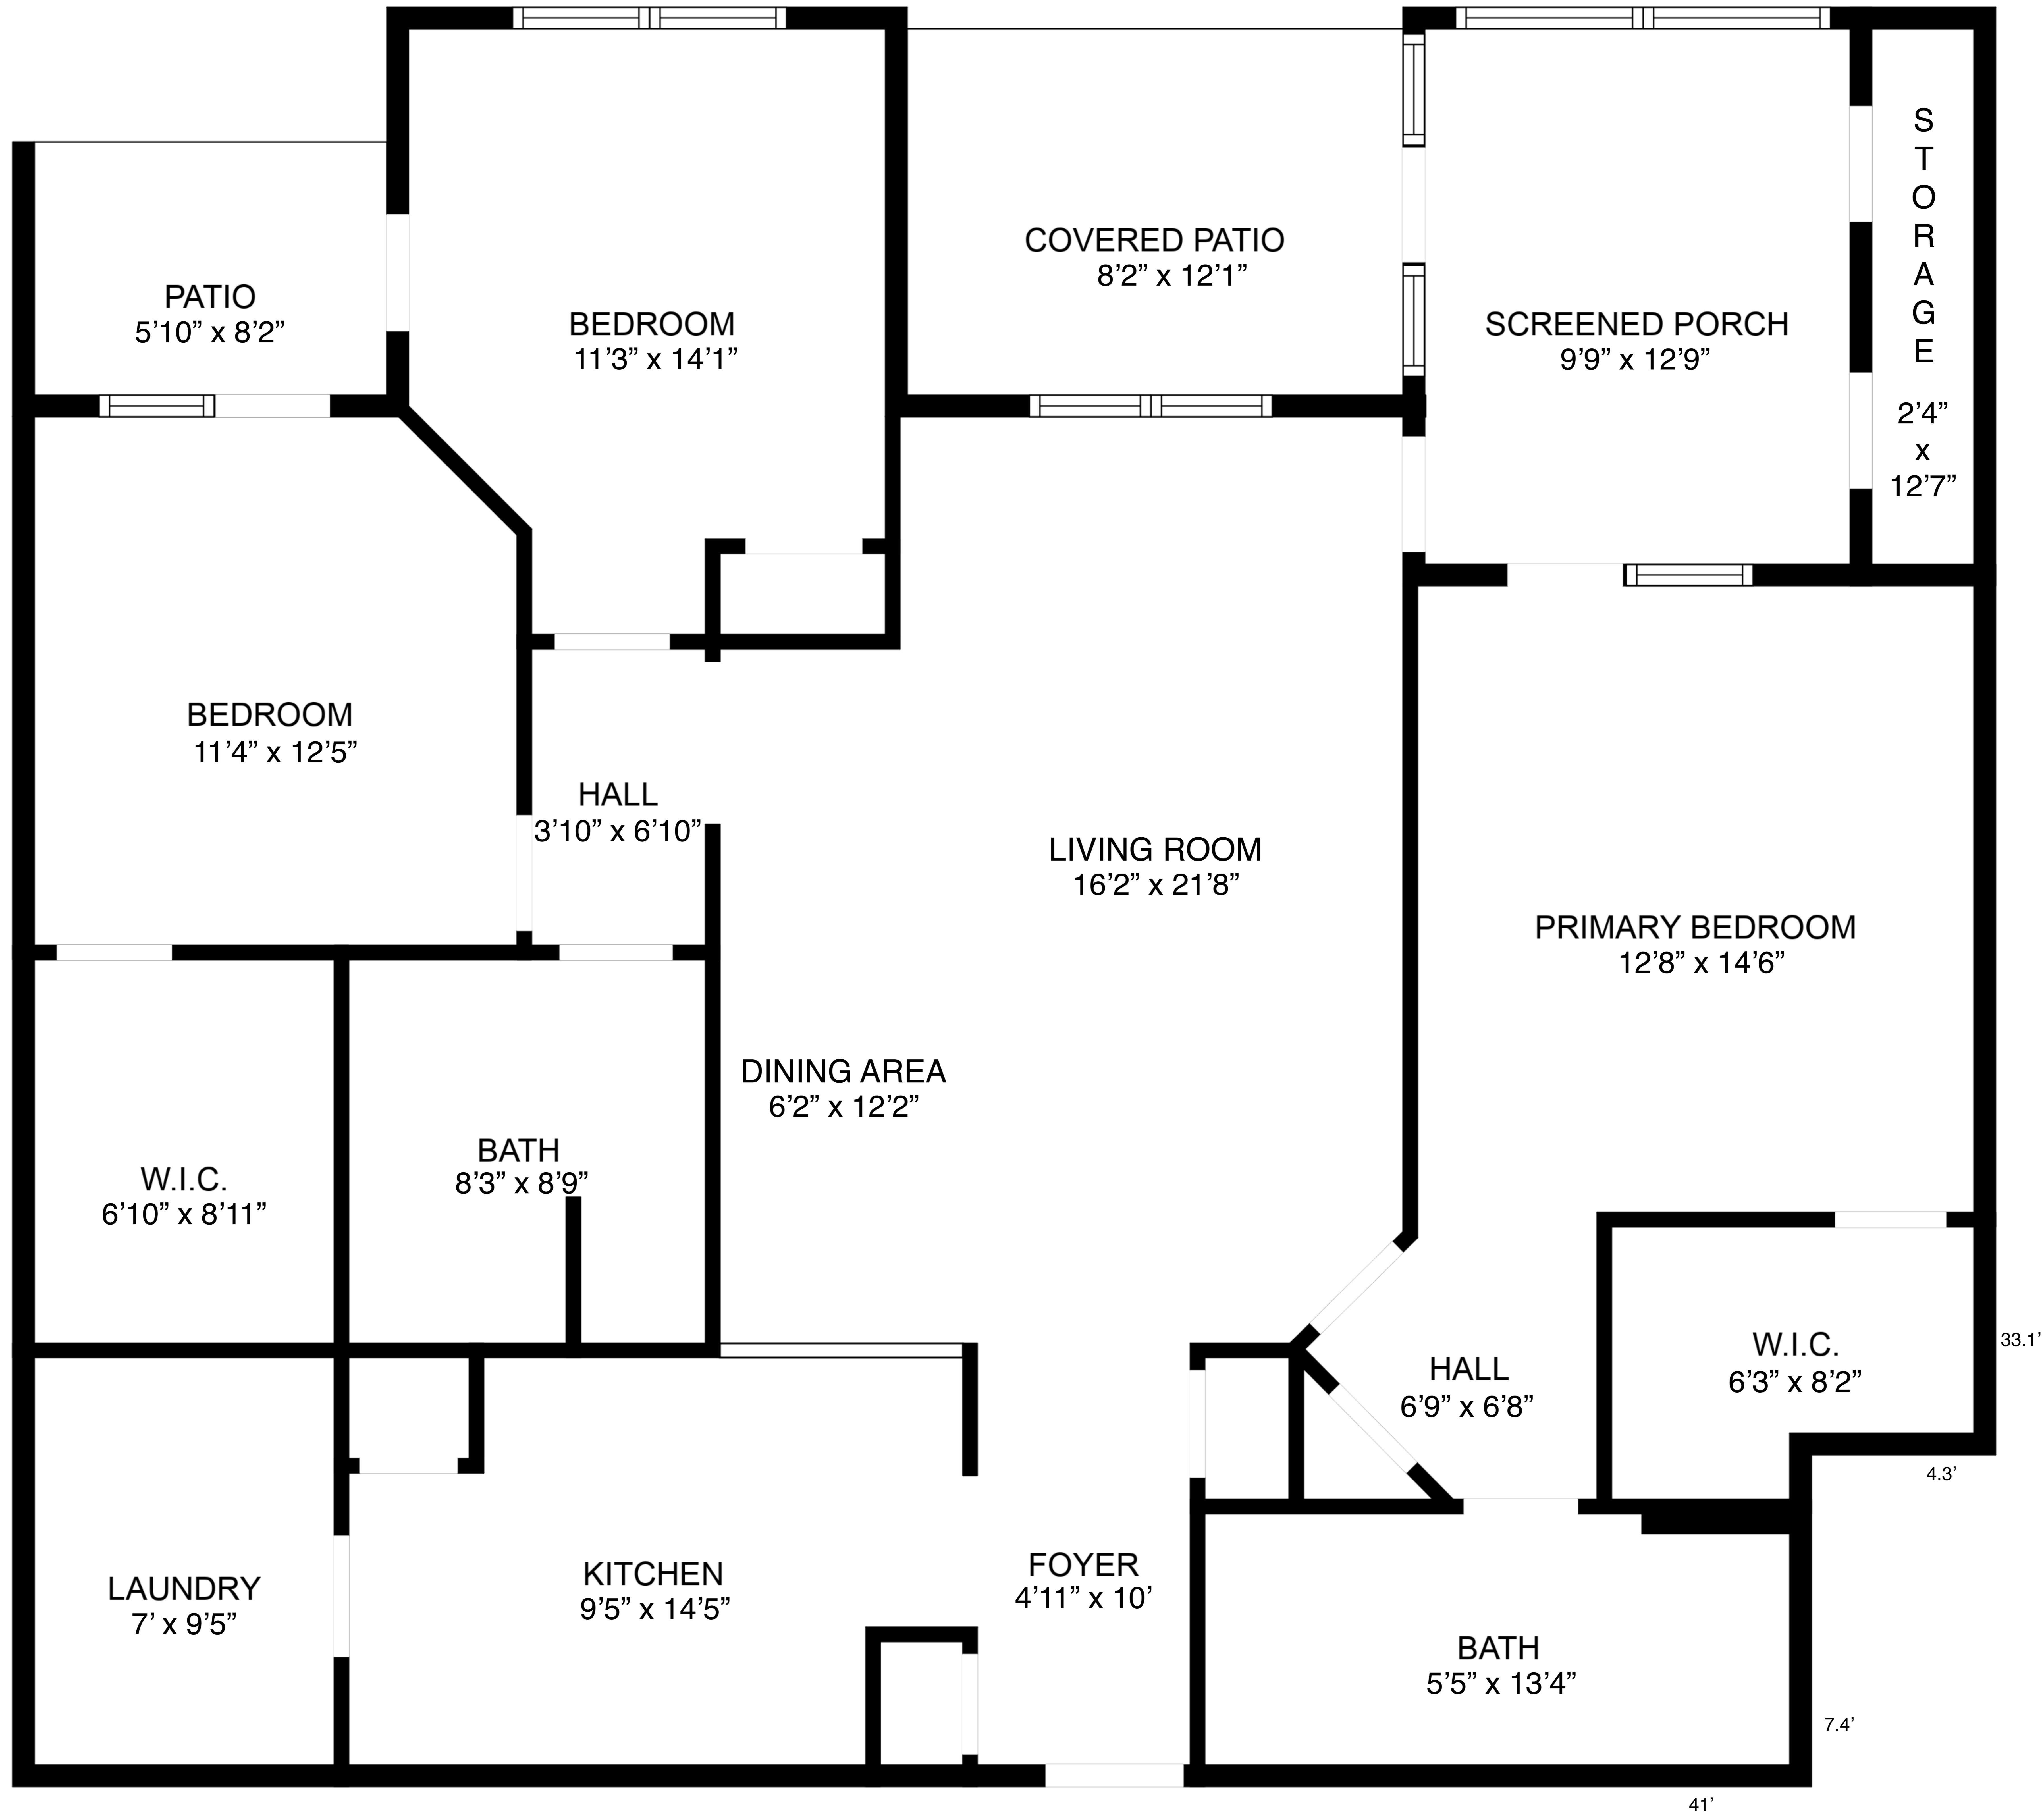

250 S Crow Creek Dr NW #5
Calabash, NC 28467

Total Heated: 1443 sq ft.

Excluded Areas: Screened Porch: 124 sq ft. Outside Storage: 36 sq ft. Cov Patio: 99 sq ft. Patio: 48 sq ft.