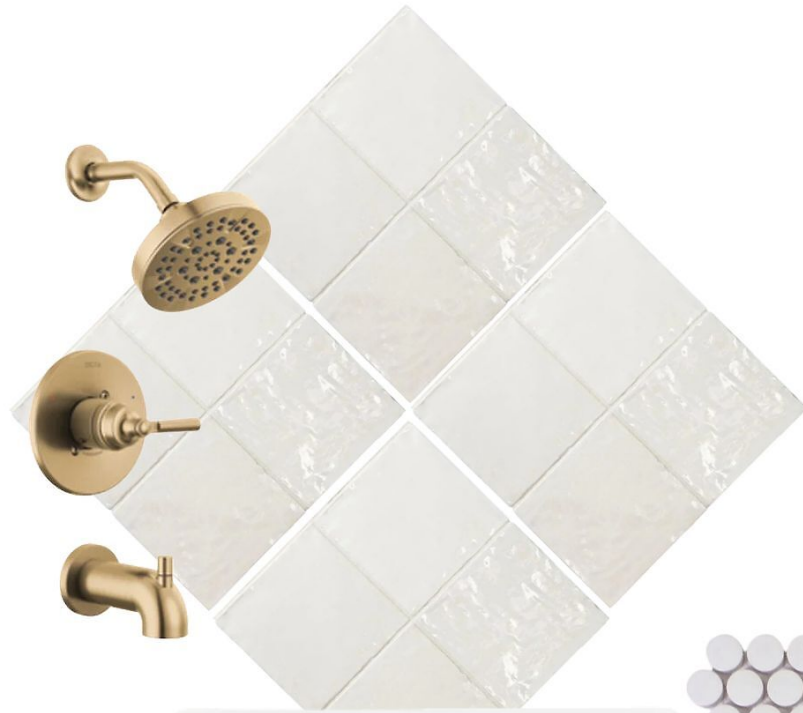

EXTERIOR

FOYER

Stair railing

Walls, trim
+ ceiling
Alabaster
SW7008

LAUNDRY

PRIMARY SUITE

Walls, trim
+ ceiling
Requisite Gray
SW7023

PRIMARY SUITE

Shower + main floor

BED TWO

Interior doors
Alabaster
SW7008

Walls, trim
+ ceiling
Alabaster
SW7008

BATH TWO

REAR PORCH

Trim
Alabaster
SW7008

LIVING

Fireplace wall shape

Walls, trim
+ ceiling
Alabaster
SW7008

DINING

HC

KITCHEN

Hood inspo

BED THREE

Walls, trim
+ ceiling
Alabaster
SW7008