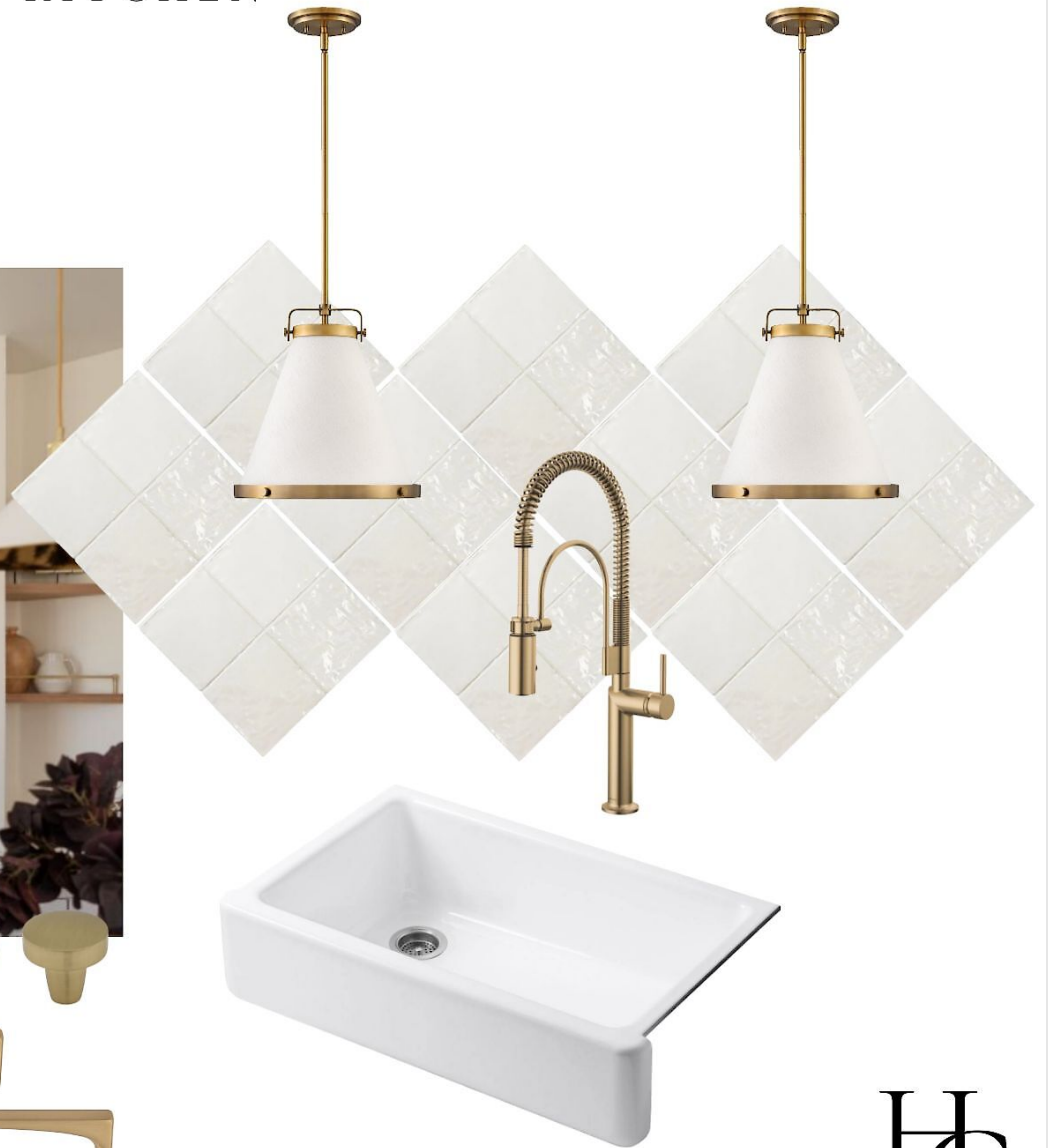

EXTERIOR

FOYER

Stair railing

Walls, trim
+ ceiling
Alabaster
SW7008

LAUNDRY

PRIMARY SUITE

Walls, trim
+ ceiling
Requisite Gray
SW7023

PRIMARY SUITE

Shower + main floor

BED TWO

Interior doors
Alabaster
SW7008

Walls, trim
+ ceiling
Alabaster
SW7008

BATH TWO

REAR PORCH

Trim
Alabaster
SW7008

LIVING

Fireplace wall shape

Walls, trim
+ ceiling
Alabaster
SW7008

DINING

HC

KITCHEN

Hood inspo

BED THREE

Walls, trim
+ ceiling
Alabaster
SW7008

BATH THREE

Shower floor tile