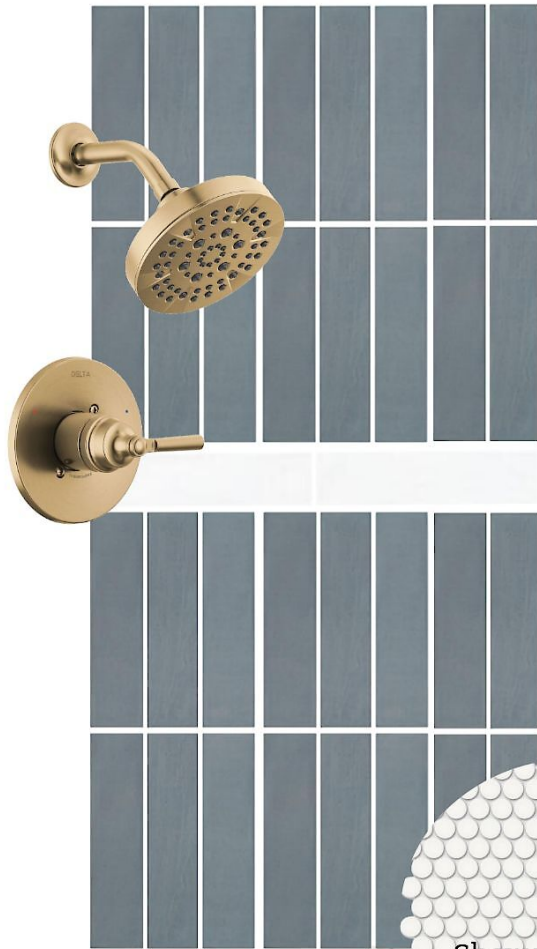

EXTERIOR

FOYER

Stair railing

Walls, trim
+ ceiling
Alabaster
SW7008

LAUNDRY

PRIMARY SUITE

Walls, trim
+ ceiling
Requisite Gray
SW7023

PRIMARY SUITE

Shower + main floor

BED TWO

Interior doors
Alabaster
SW7008

Walls, trim
+ ceiling
Alabaster
SW7008

BATH TWO

REAR PORCH

Trim
Alabaster
SW7008

LIVING

Fireplace wall shape

Walls, trim
+ ceiling
Alabaster
SW7008

DINING

HC

KITCHEN

Hood inspo

BED THREE

Walls, trim
+ ceiling
Alabaster
SW7008

BATH THREE

Shower floor tile