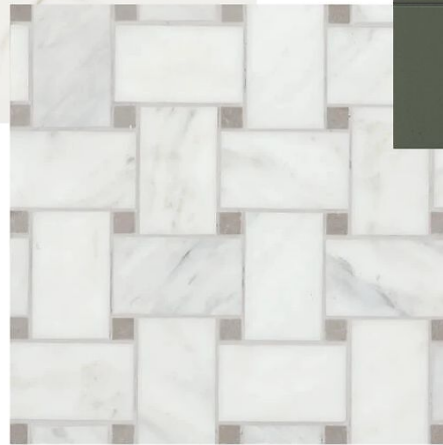

EXTERIOR

FOYER

Stair railing

Walls, trim
+ ceiling
Alabaster
SW7008

LAUNDRY

PRIMARY SUITE

Walls, trim
+ ceiling
Requisite Gray
SW7023

PRIMARY SUITE

Shower + main floor

BED TWO

Interior doors
Alabaster
SW7008

Walls, trim
+ ceiling
Alabaster
SW7008

BATH TWO

REAR PORCH

Trim
Alabaster
SW7008

LIVING

Fireplace wall shape

Walls, trim
+ ceiling
Alabaster
SW7008

DINING

HC

KITCHEN

Hood inspo

BED THREE

Walls, trim
+ ceiling
Alabaster
SW7008