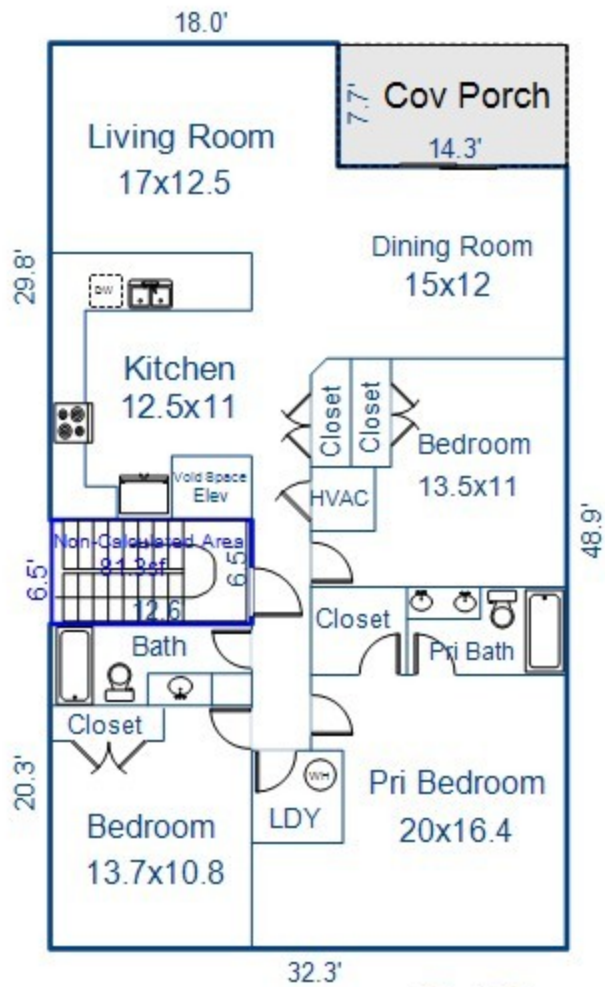

**605 Texas Ave, Unit 1, Carolina Beach NC**

**1,636 SF**

July 23, 2025

First Floor  
1636.2sf

Disclosure: Interior walls and room sizes are approximate

Floor Plan by Size Matters 910-797-0439

NC Real Estate License 249188