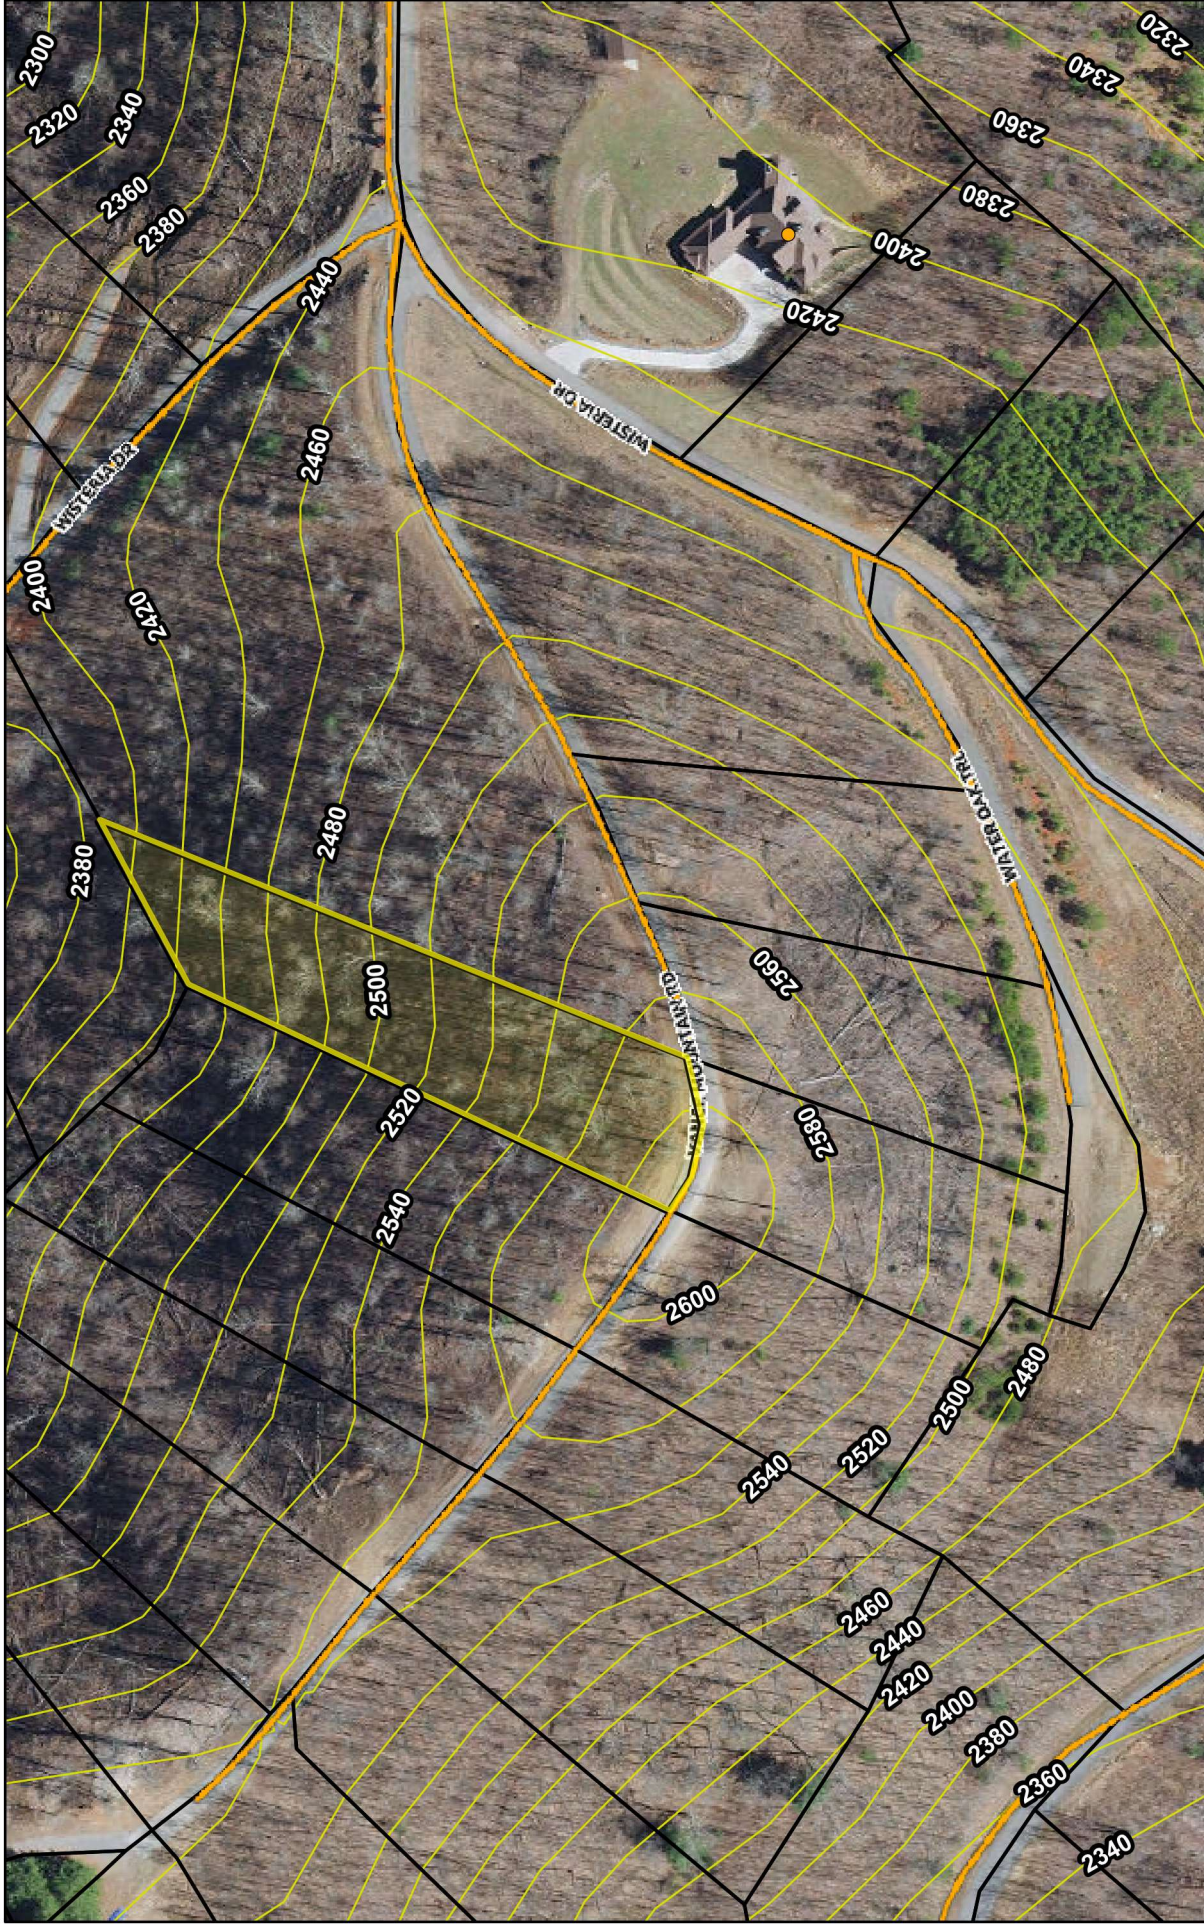

LOT 115 SANCTUARY

8/8/2025, 2:53:24 PM

- Structure Points
- Twenty Foot Contours
- Parcels