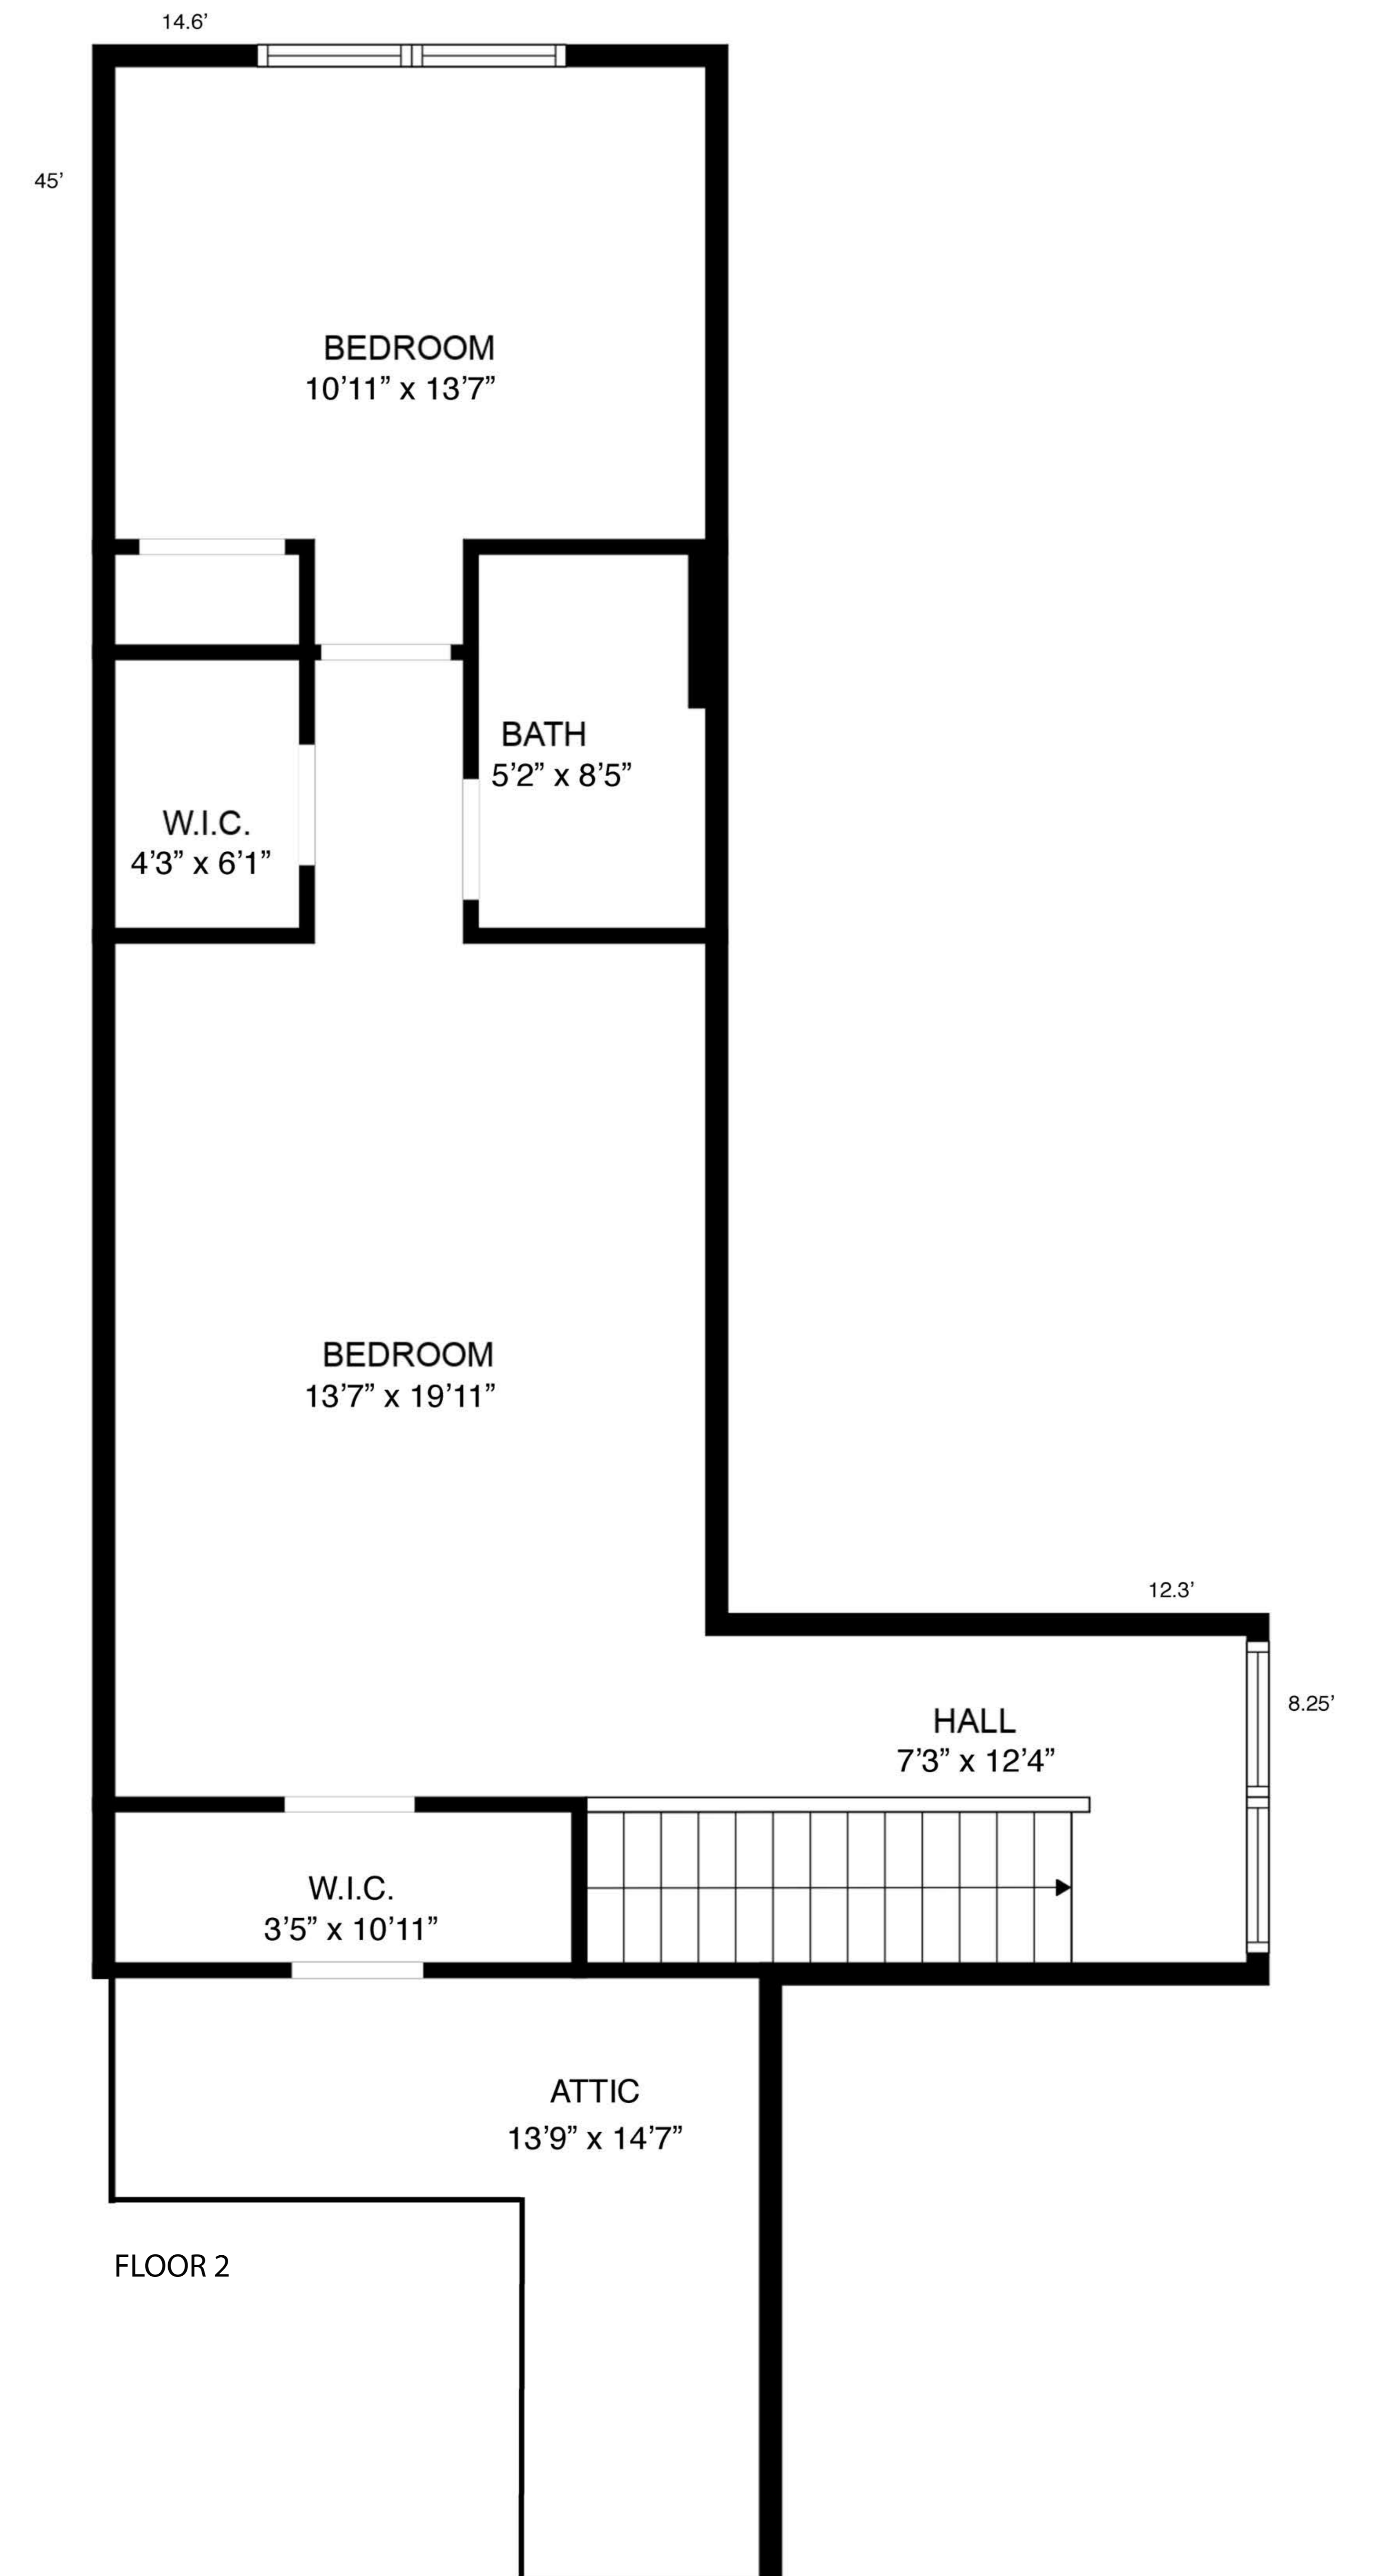

2917 Hatchers Run Leland, NC 28451

FLOOR 1

FLOOR 2

Total Heated: 2706 sq ft.
Floor 1: 1948 sq ft. Floor 2: 758 sq ft.
 Excluded Areas: Attic: 116 sq ft. Garage: 451 sq ft. Porch: 111 sq ft.