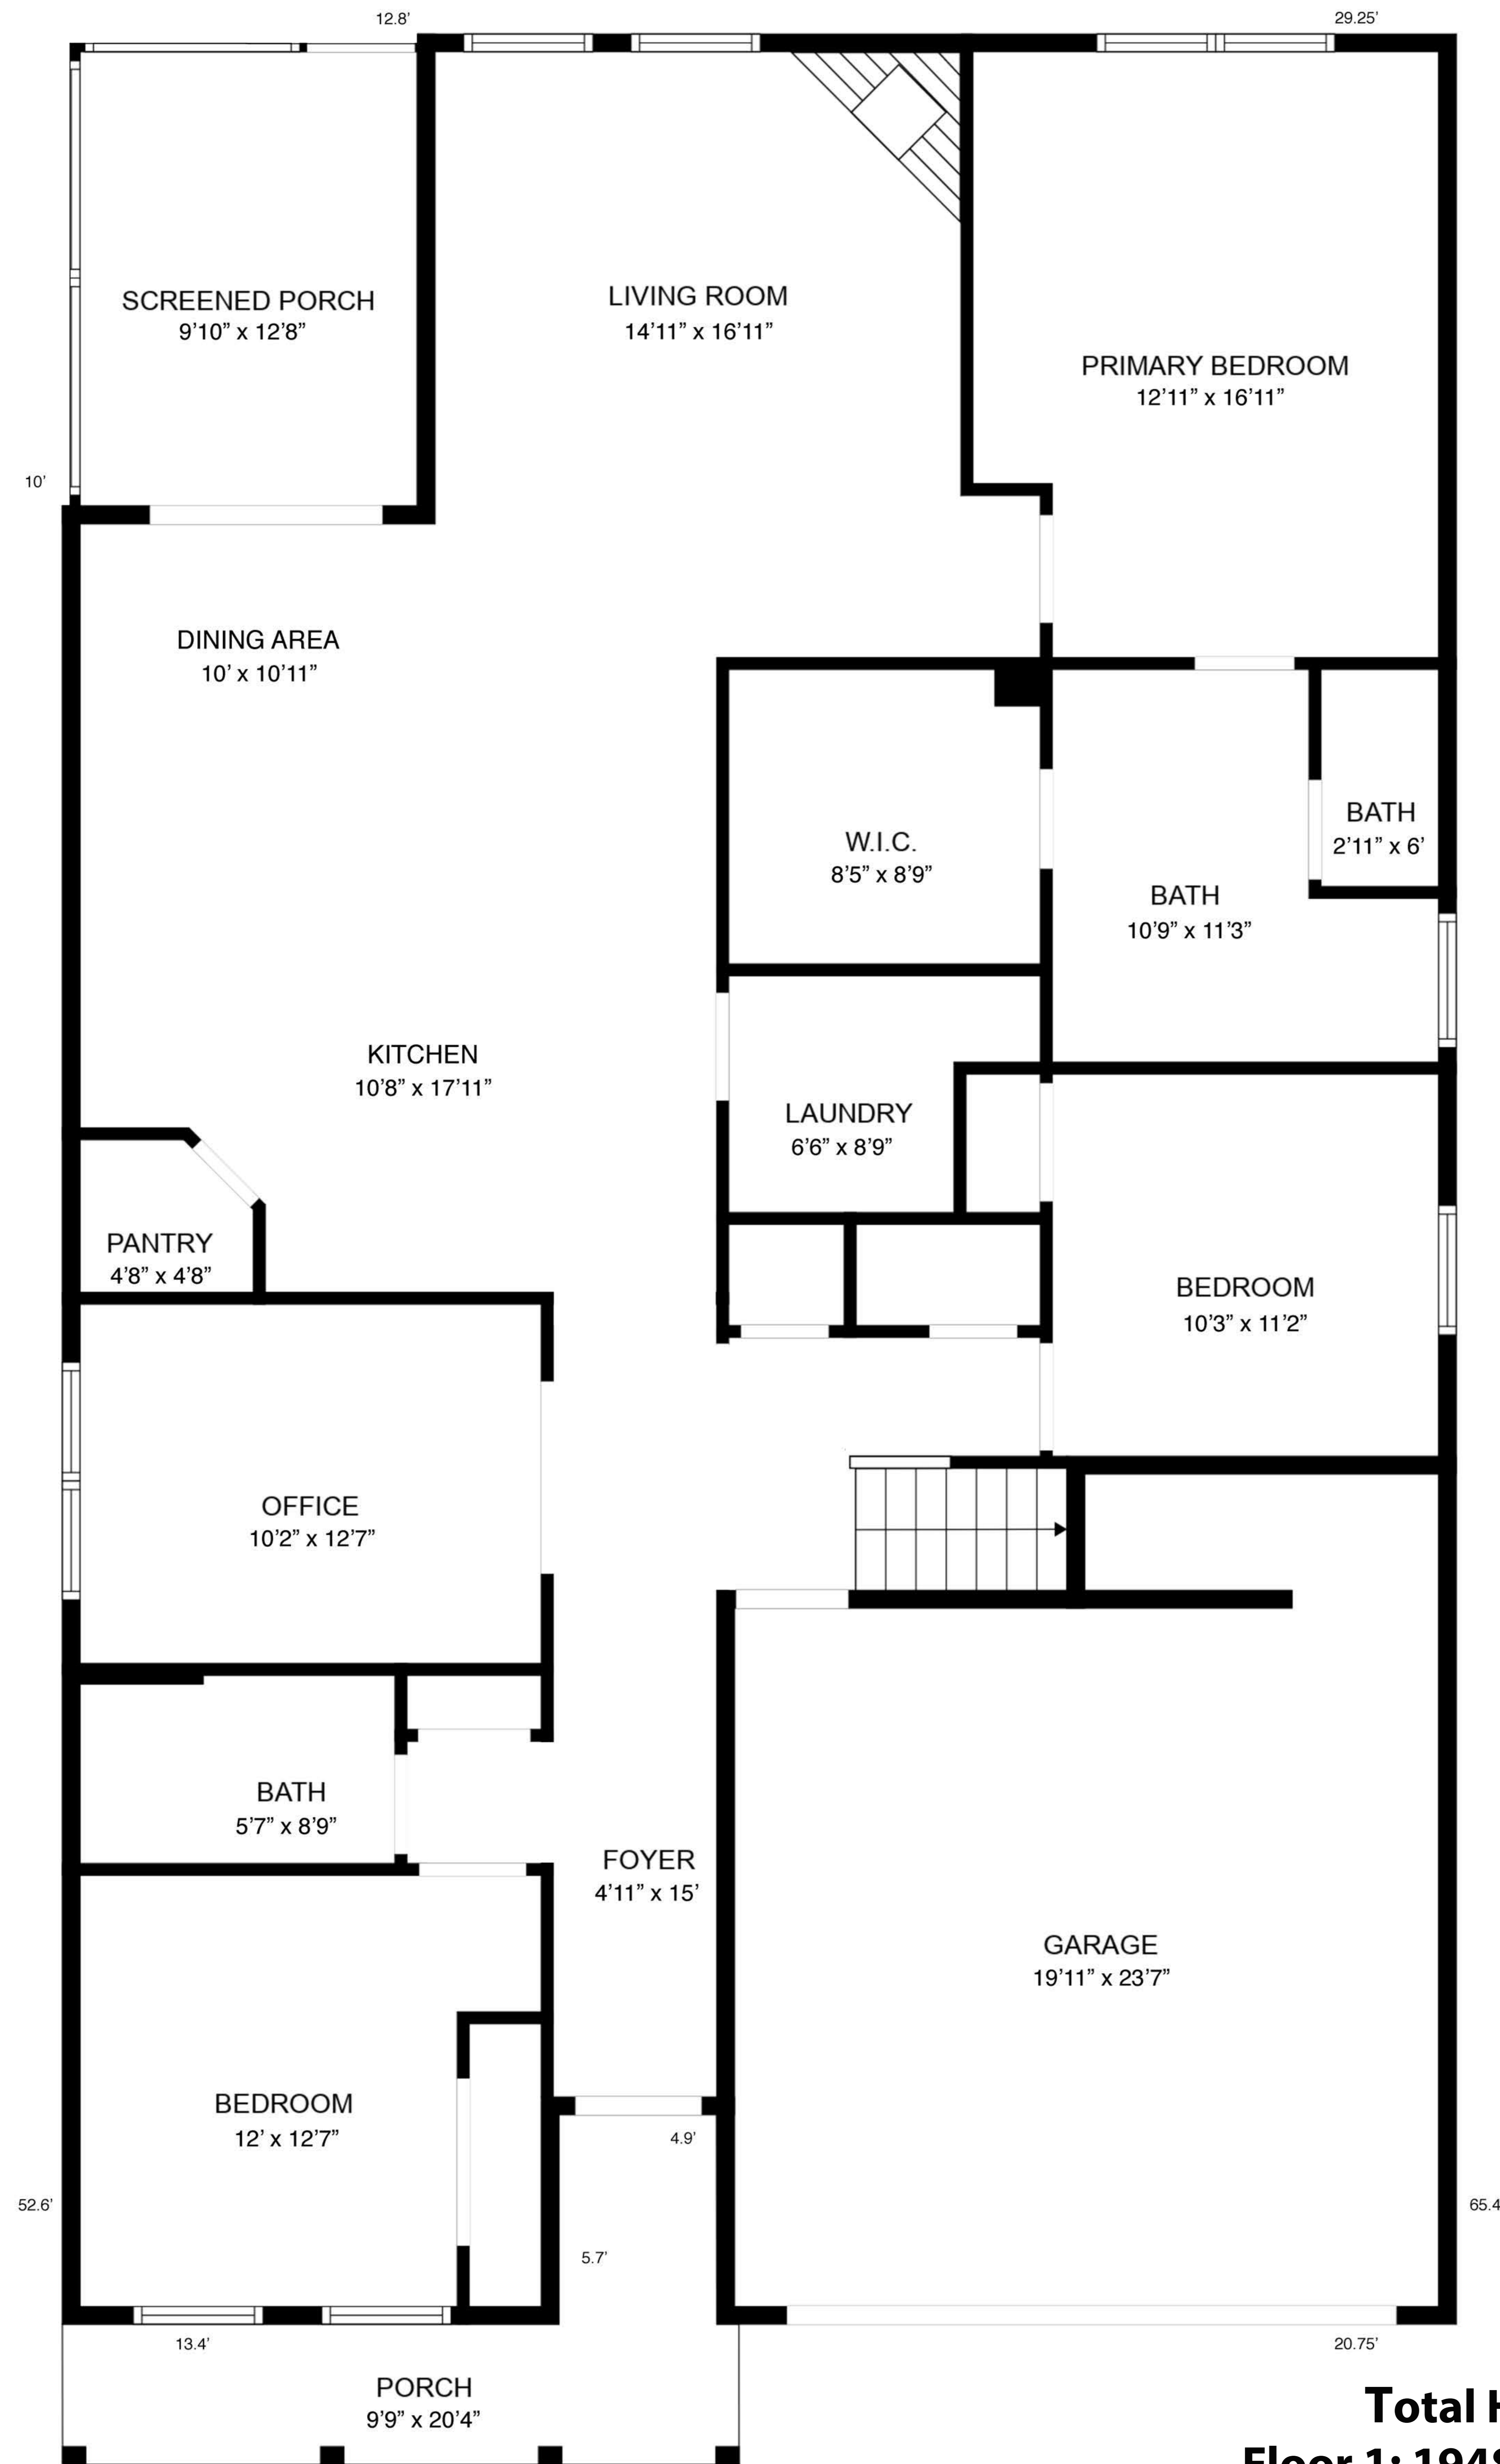

2917 Hatchers Run Leland, NC 28451

FLOOR 1

FLOOR 2

Total Heated: 2706 sq ft.
Floor 1: 1948 sq ft. Floor 2: 758 sq ft.
 Excluded Areas: Attic: 116 sq ft. Garage: 451 sq ft. Porch: 111 sq ft.