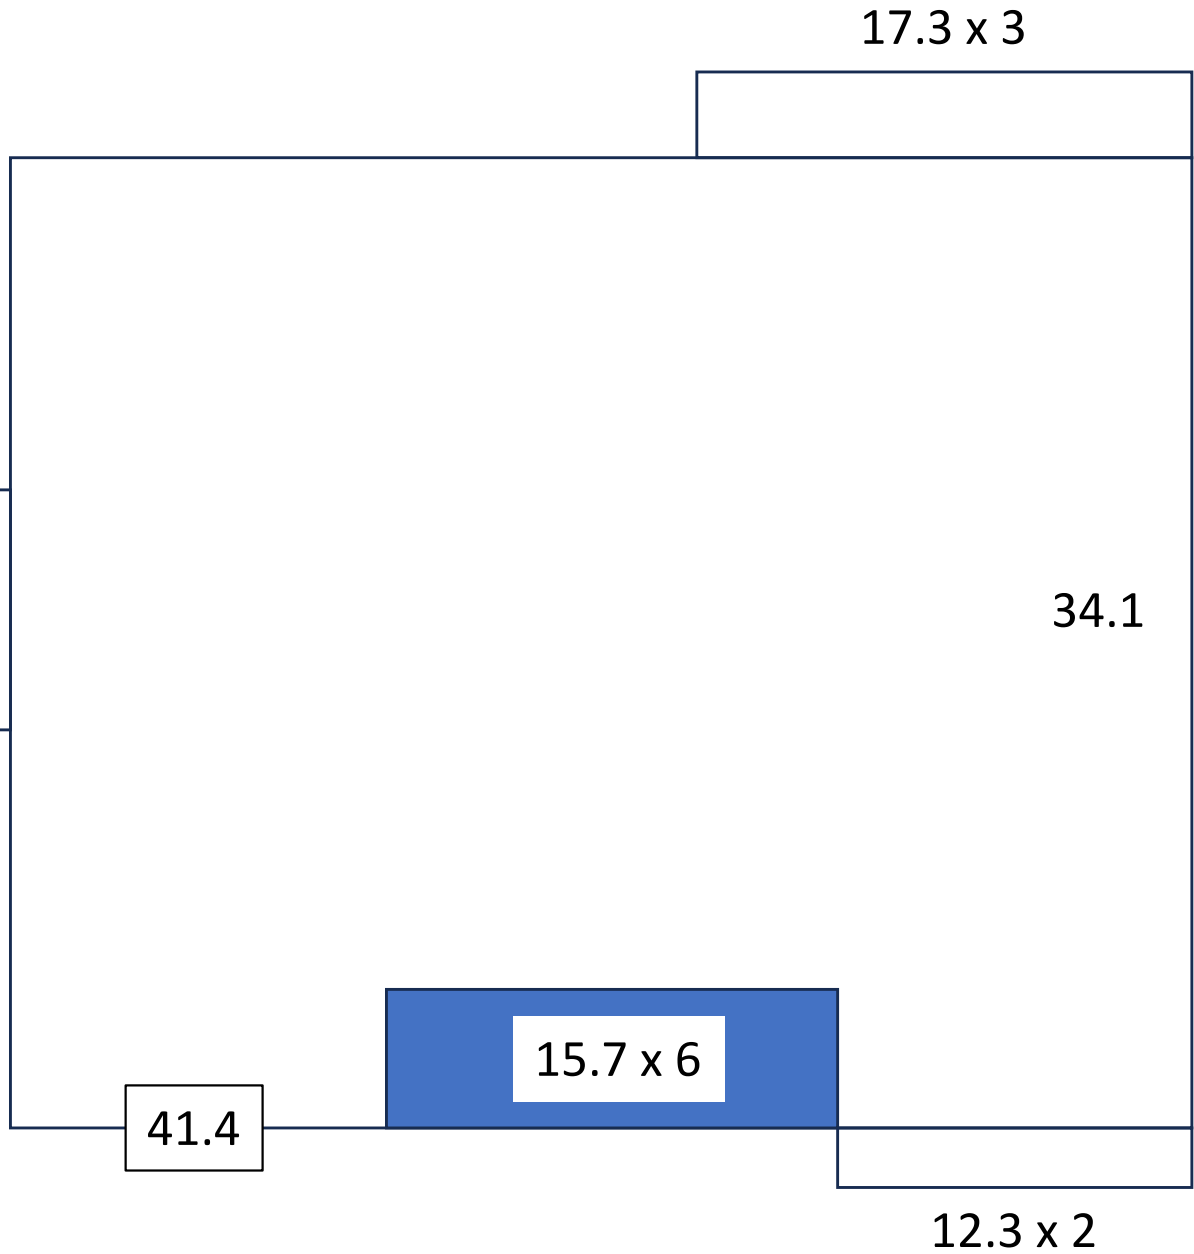

653 Hidden Valley  
Heated & Finished

Main	41.2	34.1	1404.92
Bath	8.4	2	16.8
F. Bed	12.3	2	24.6
LR	17.3	3	51.9
F. Porch	-15.7	6	-94.2
Total heated			1404.02