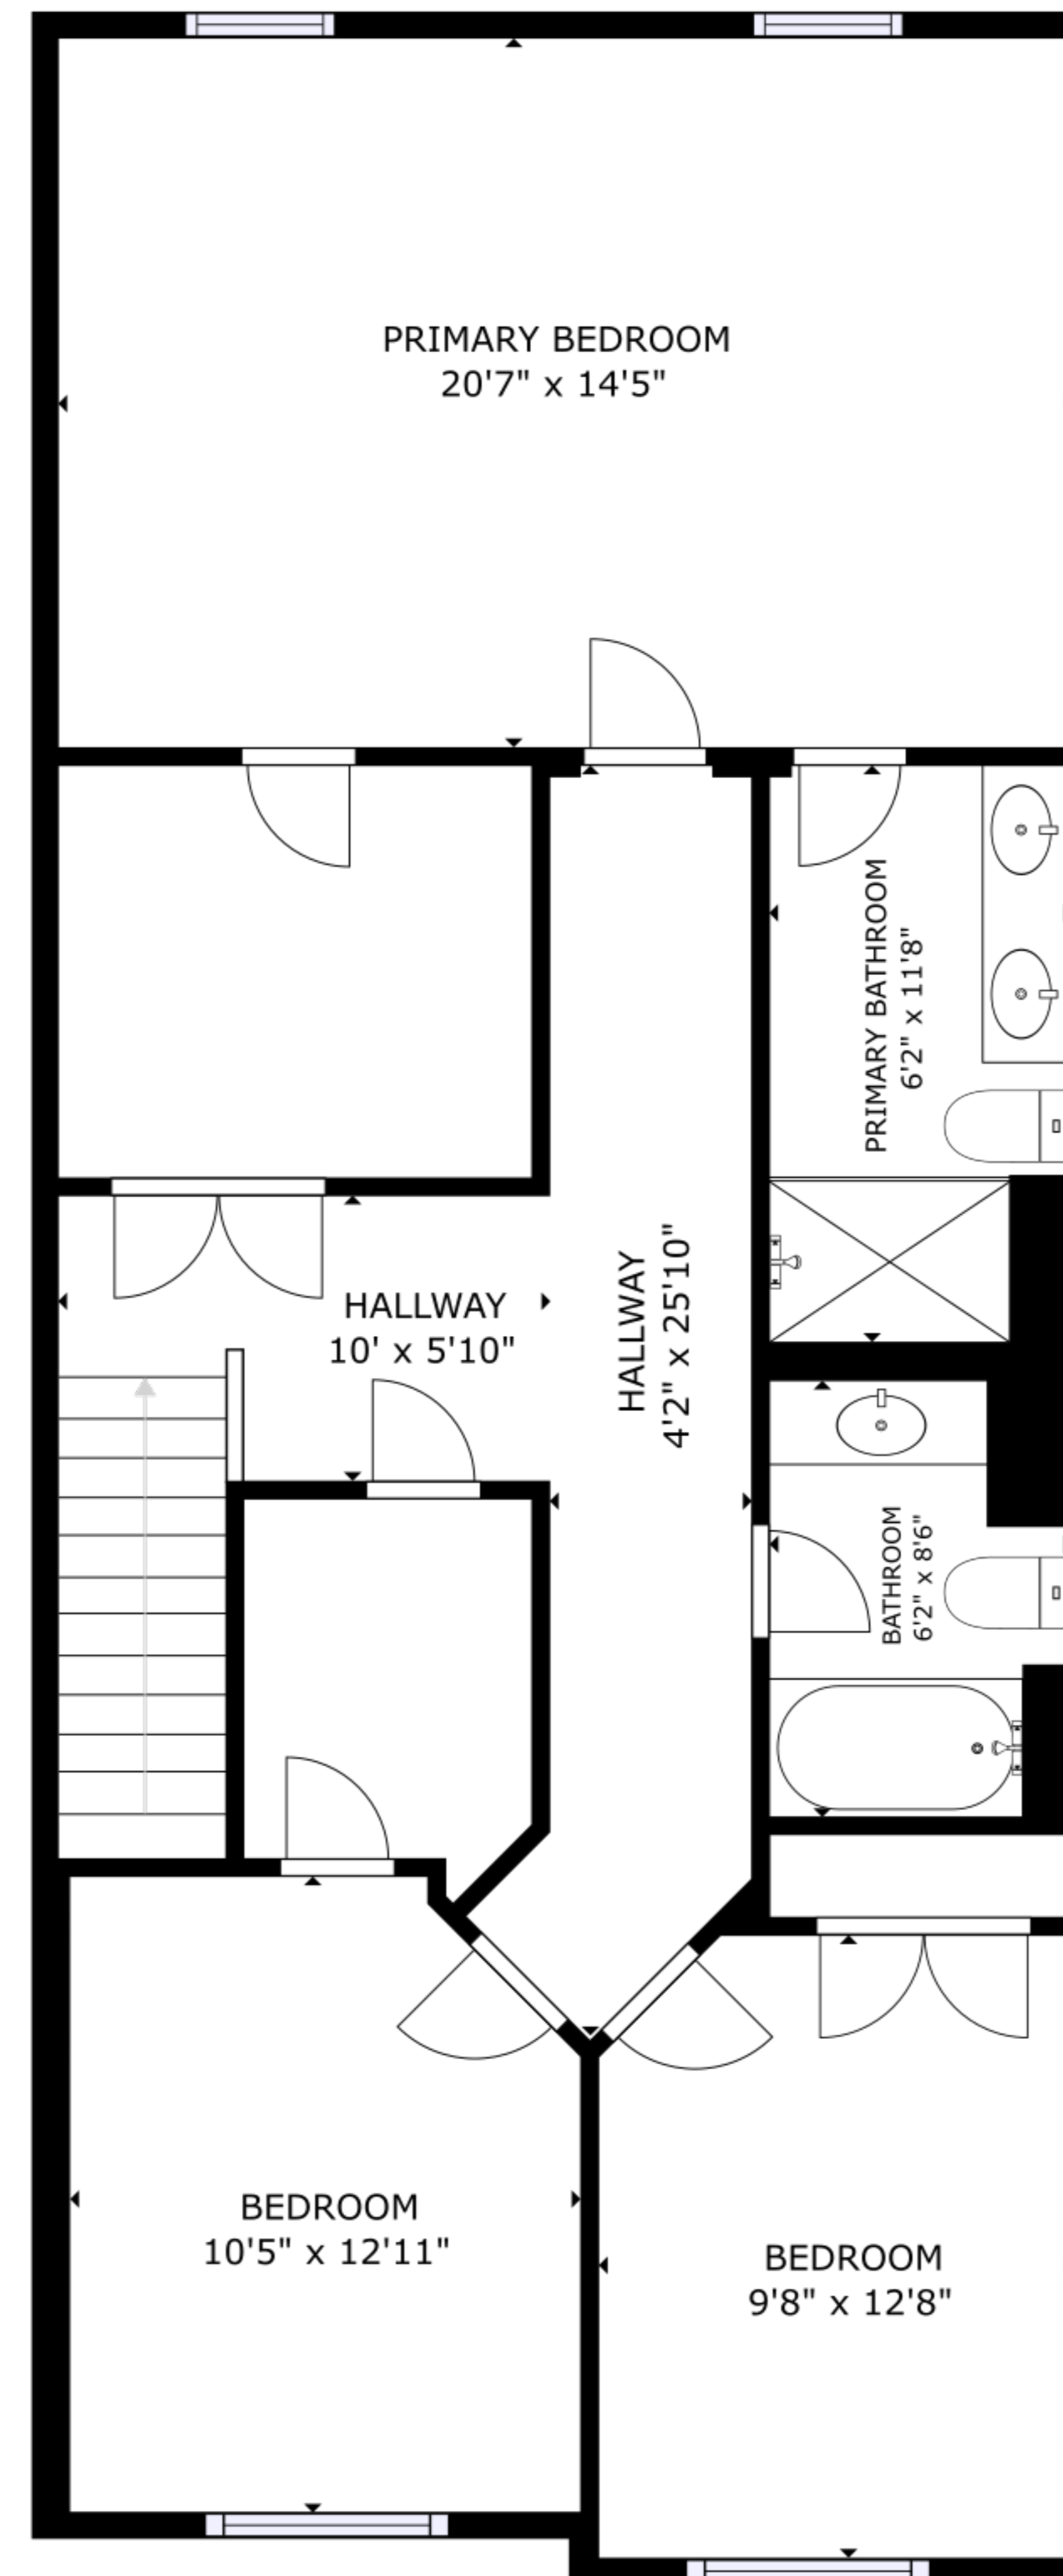

FLOOR 1

FLOOR 2

GROSS INTERNAL AREA
 FLOOR 1: 672 sq ft, FLOOR 2: 1038 sq ft
 EXCLUDED AREAS: PORCH: 33 sq ft, PATIO: 79 sq ft
 TOTAL: 1710 sq ft
 SIZES AND DIMENSIONS ARE APPROXIMATE, ACTUAL MAY VARY.