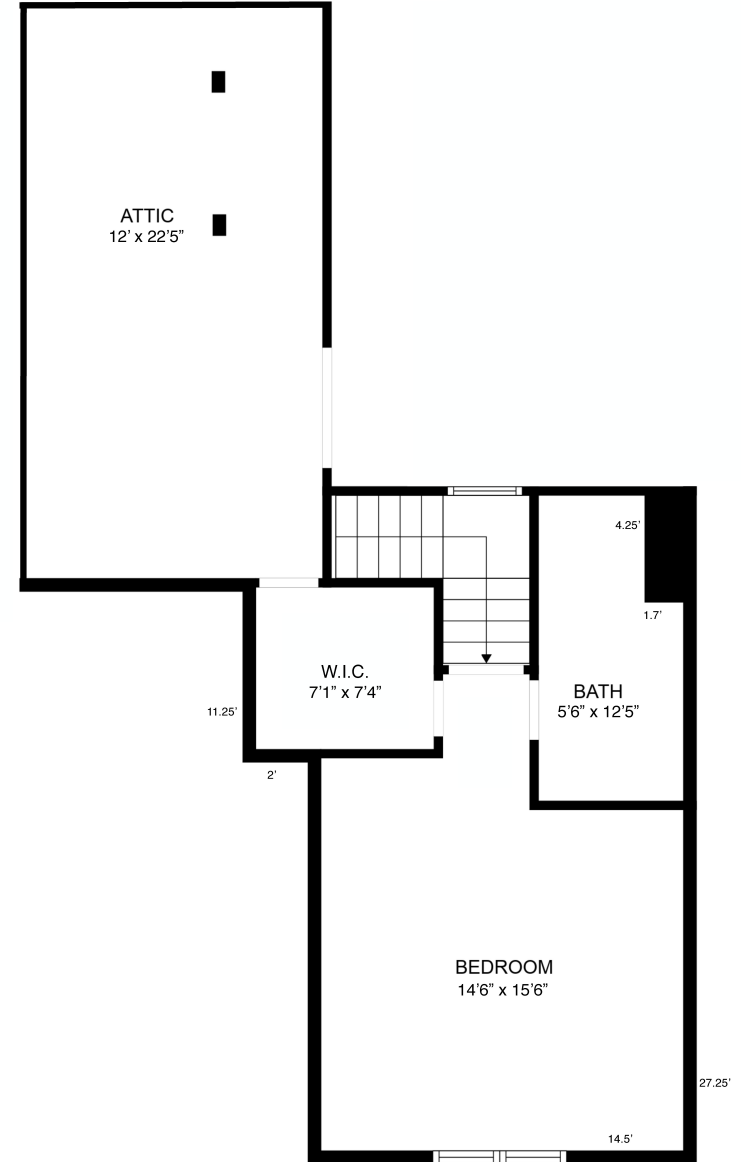

**5923 Motts Village Rd
Wilmington, NC 28412**

Total Heated: 2515 sq ft.
Floor 1: 2105 sq ft. Floor 2: 410 sq ft.
Excluded Areas: Garage: 447 sq ft. Porch: 87 sq ft. Attic: 269 sq ft.

MEASUREMENTS DEEMED HIGHLY RELIABLE BUT NOT GUARANTEED