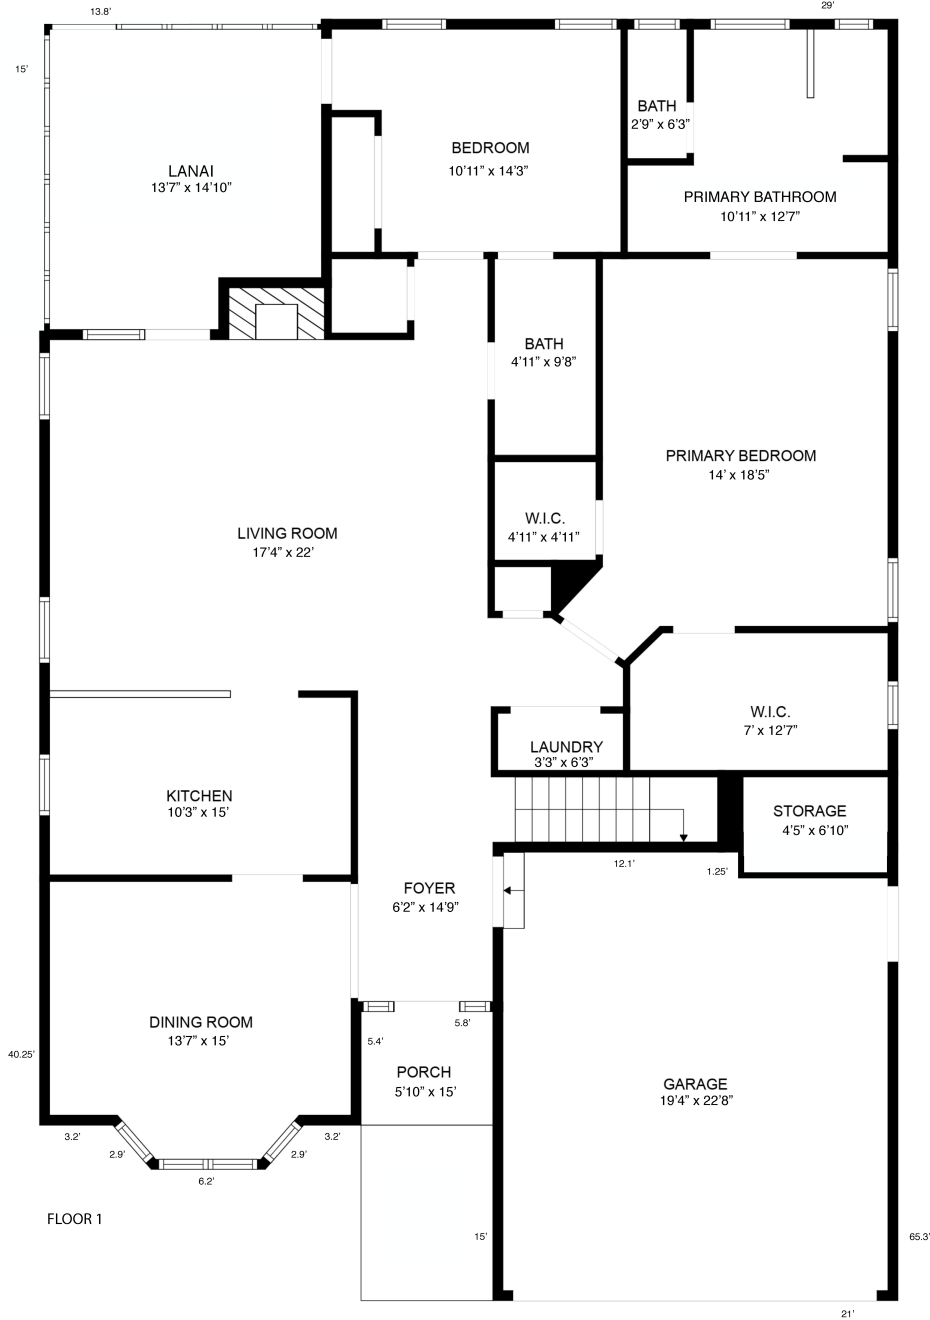

**5923 Motts Village Rd
Wilmington, NC 28412**

Total Heated: 2515 sq ft.
Floor 1: 2105 sq ft. Floor 2: 410 sq ft.
Excluded Areas: Garage: 447 sq ft. Porch: 87 sq ft. Attic: 269 sq ft.

MEASUREMENTS DEEMED HIGHLY RELIABLE BUT NOT GUARANTEED