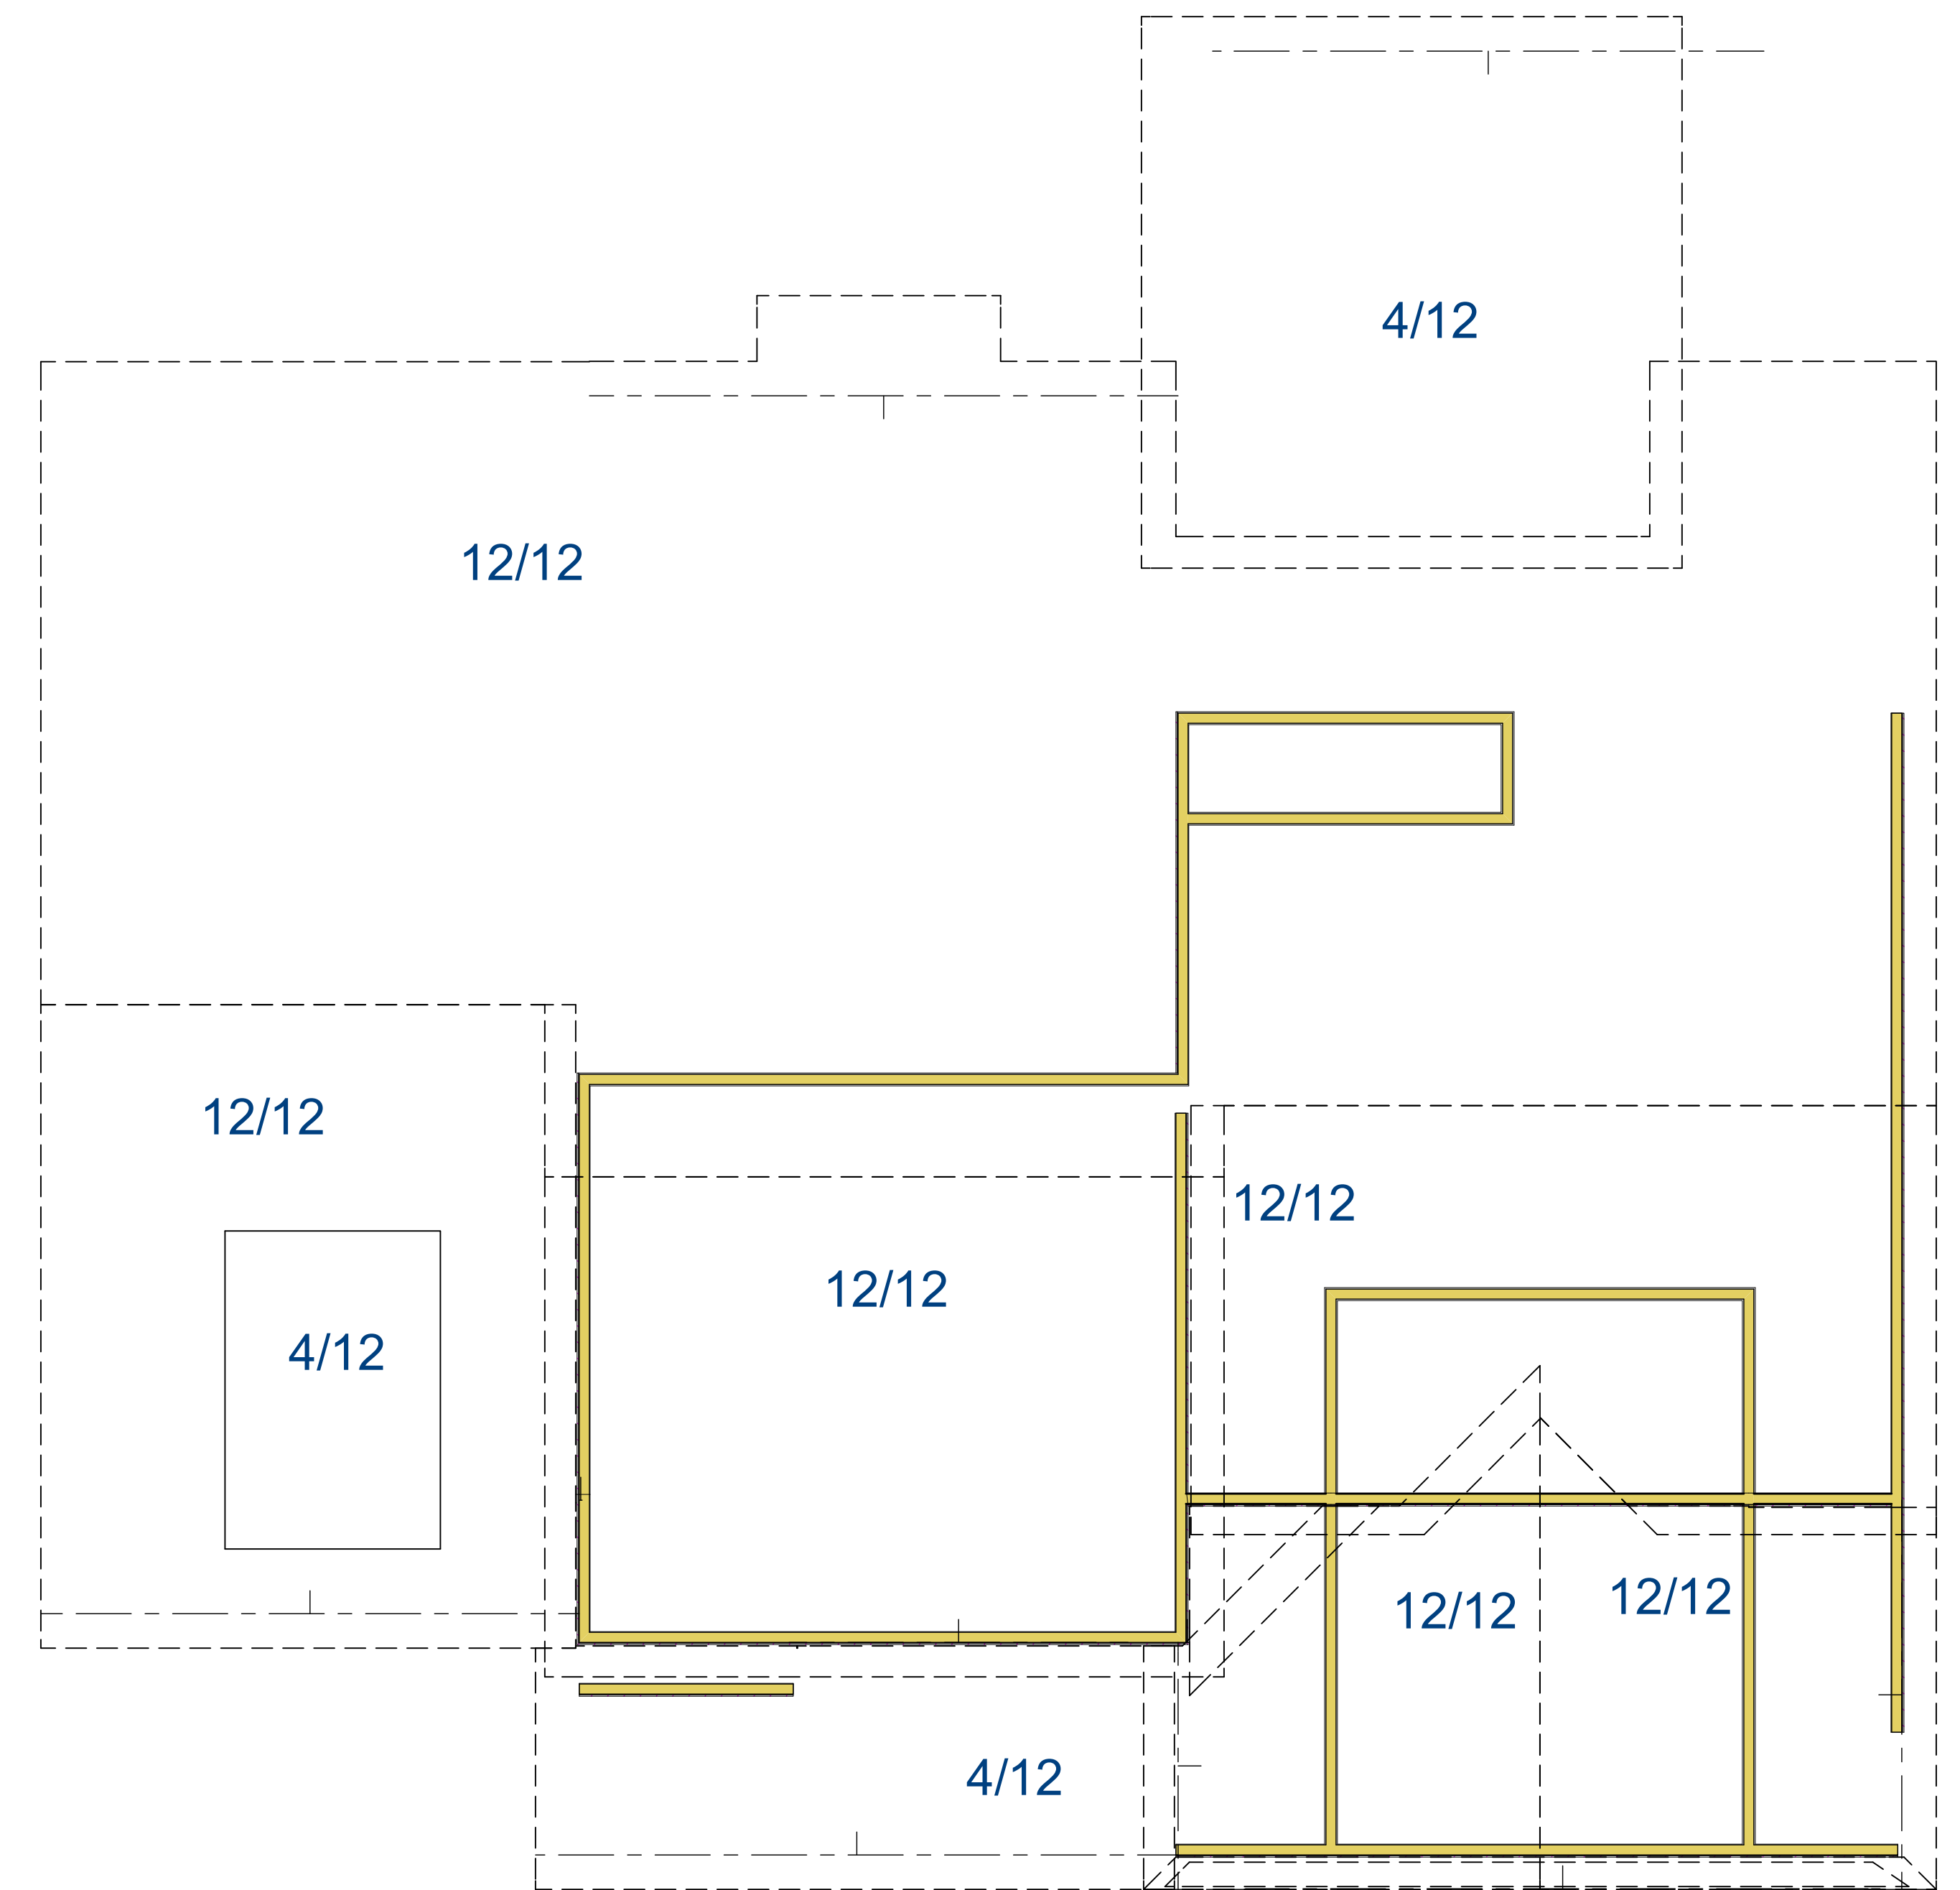

Lot 41 Birch

Lot 41 Birch

1st Floor	1595
2nd Floor	852
Total Heated	2447
Garage	454
Front Porch	106
Rear Porch	137
Total	3144

Lot 41 Birch

- 1) Smart Box in attic
- 2) Gas HVAC with damper
- 3) Mantle wire
- 4) Cat 6 wire
- 5) Soffit Lights 1st and 2nd floor
- 6) Gas Range