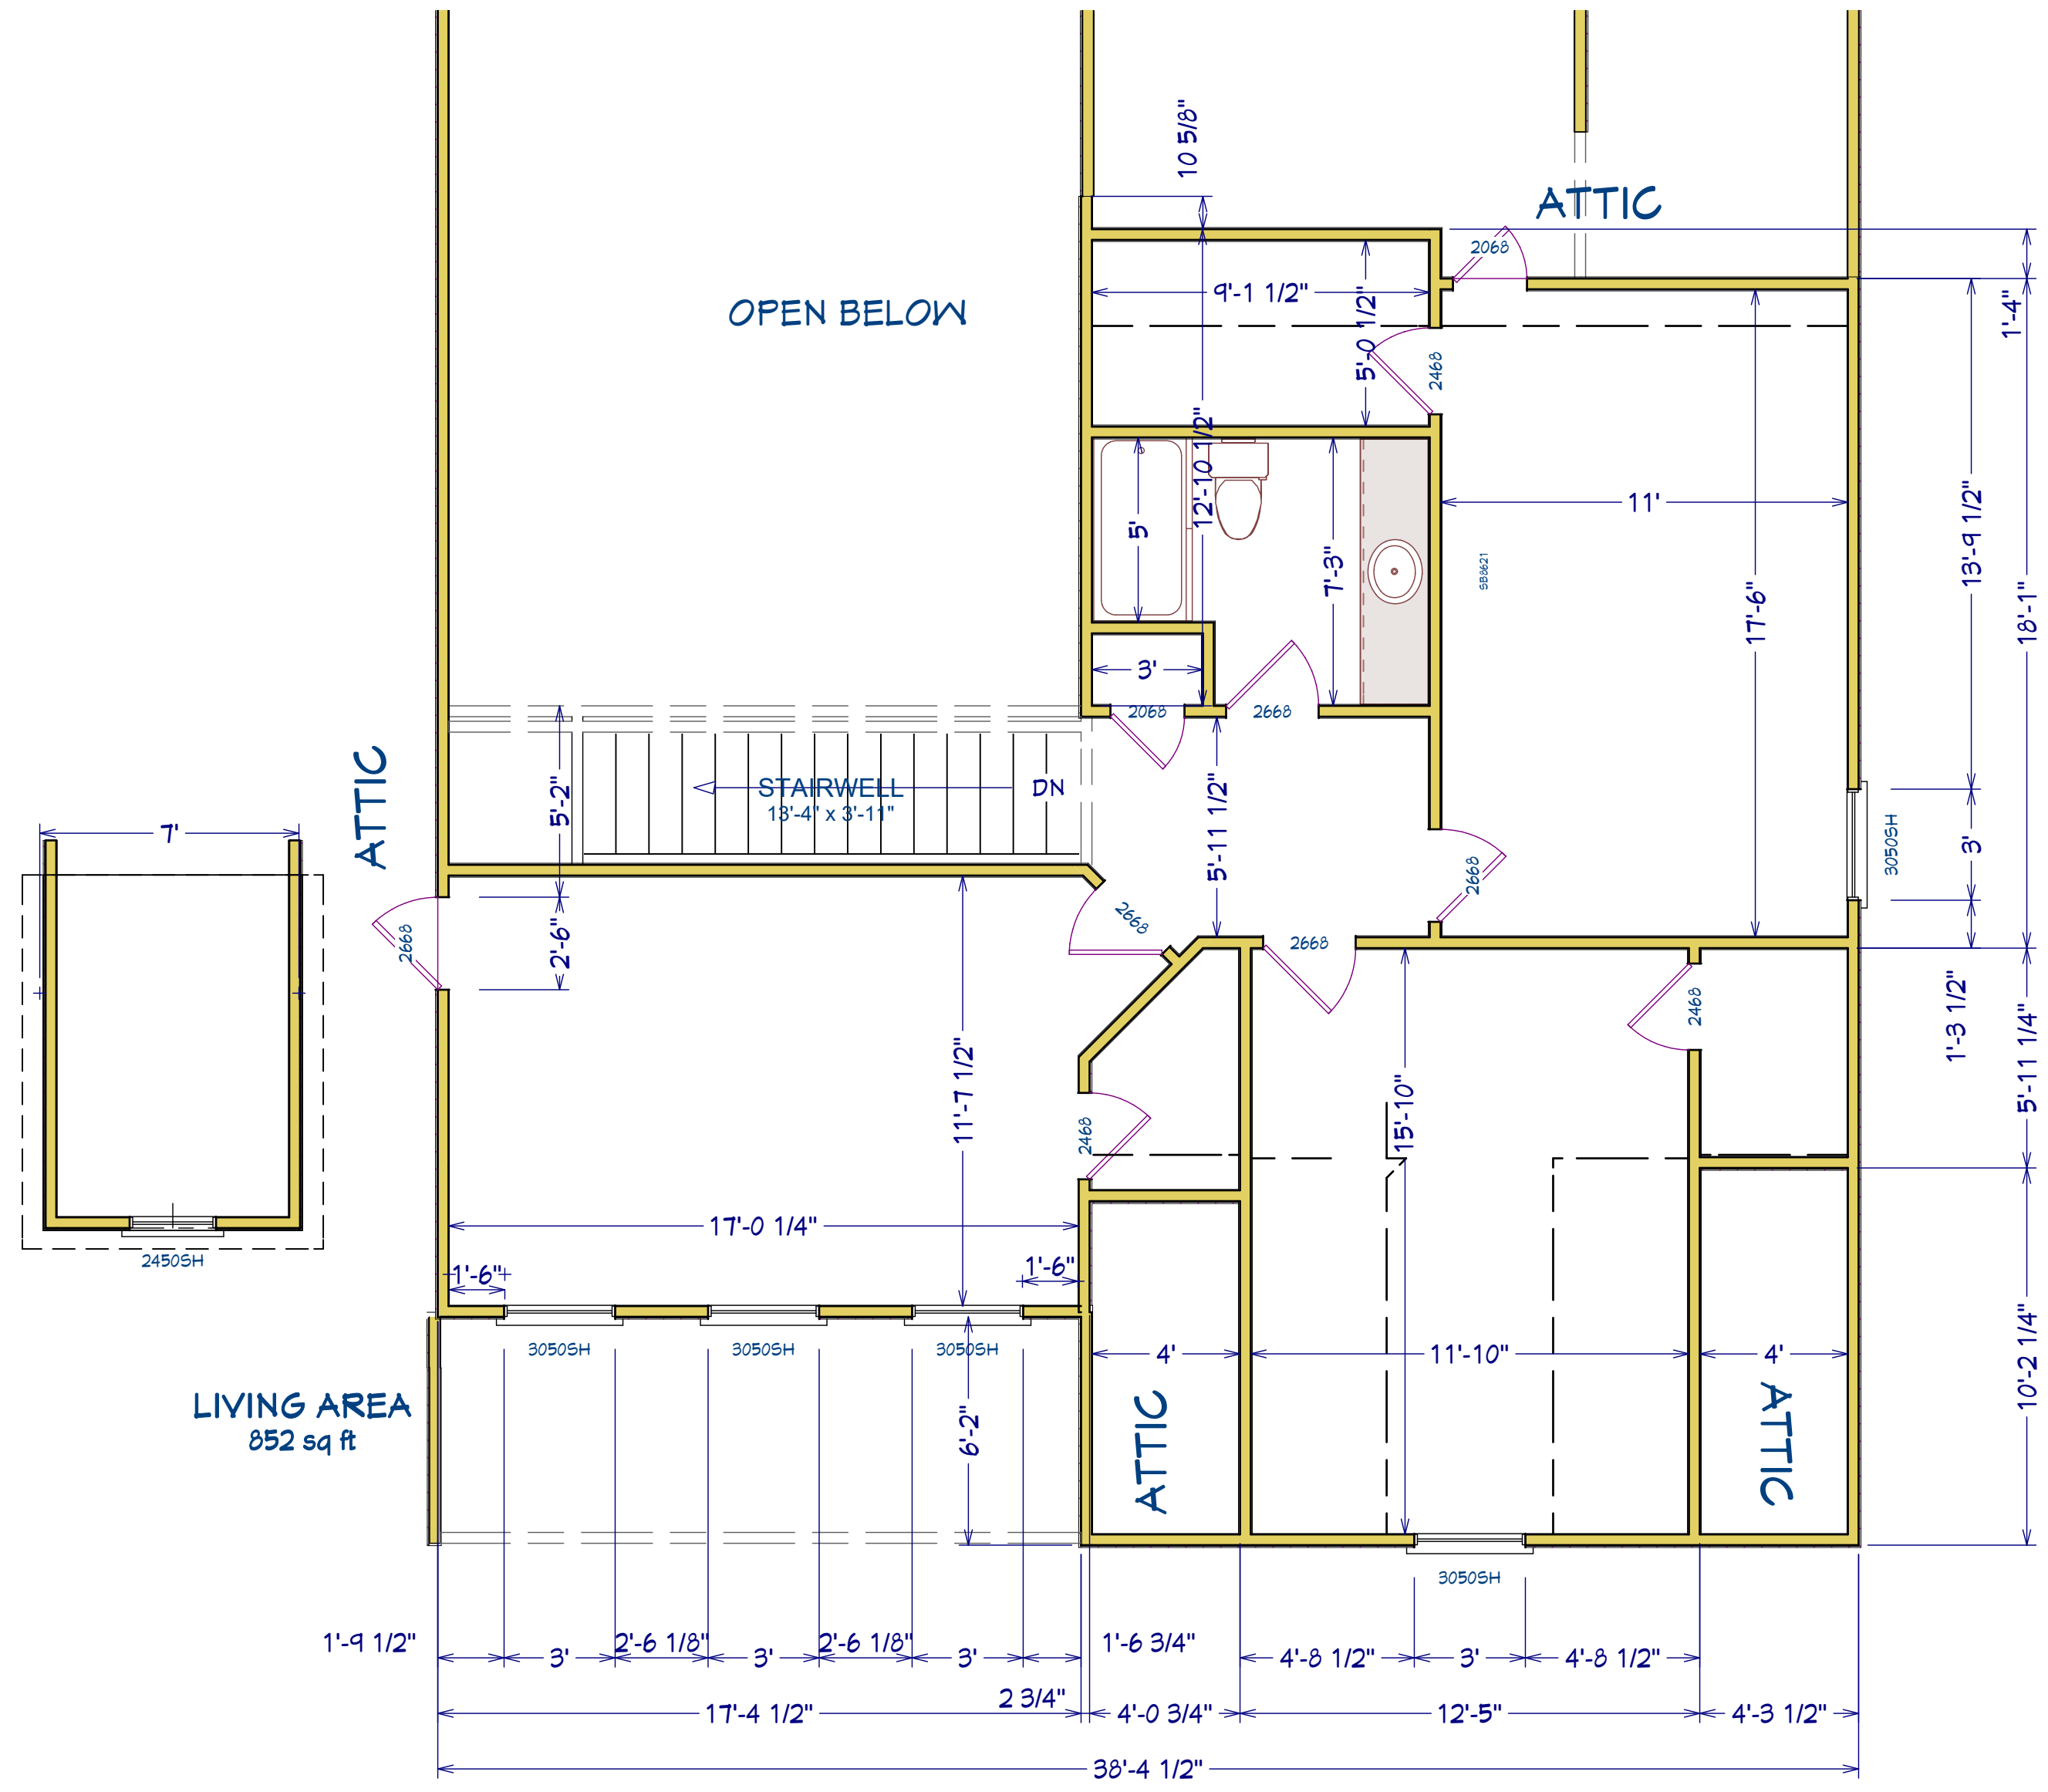

Lot 41 Birch

Lot 41 Birch

1st Floor	1595
2nd Floor	852
Total Heated	2447
Garage	454
Front Porch	106
Rear Porch	137
Total	3144

Lot 41 Birch

- 1) Smart Box in attic
- 2) Gas HVAC with damper
- 3) Mantle wire
- 4) Cat 6 wire
- 5) Soffit Lights 1st and 2nd floor
- 6) Gas Range