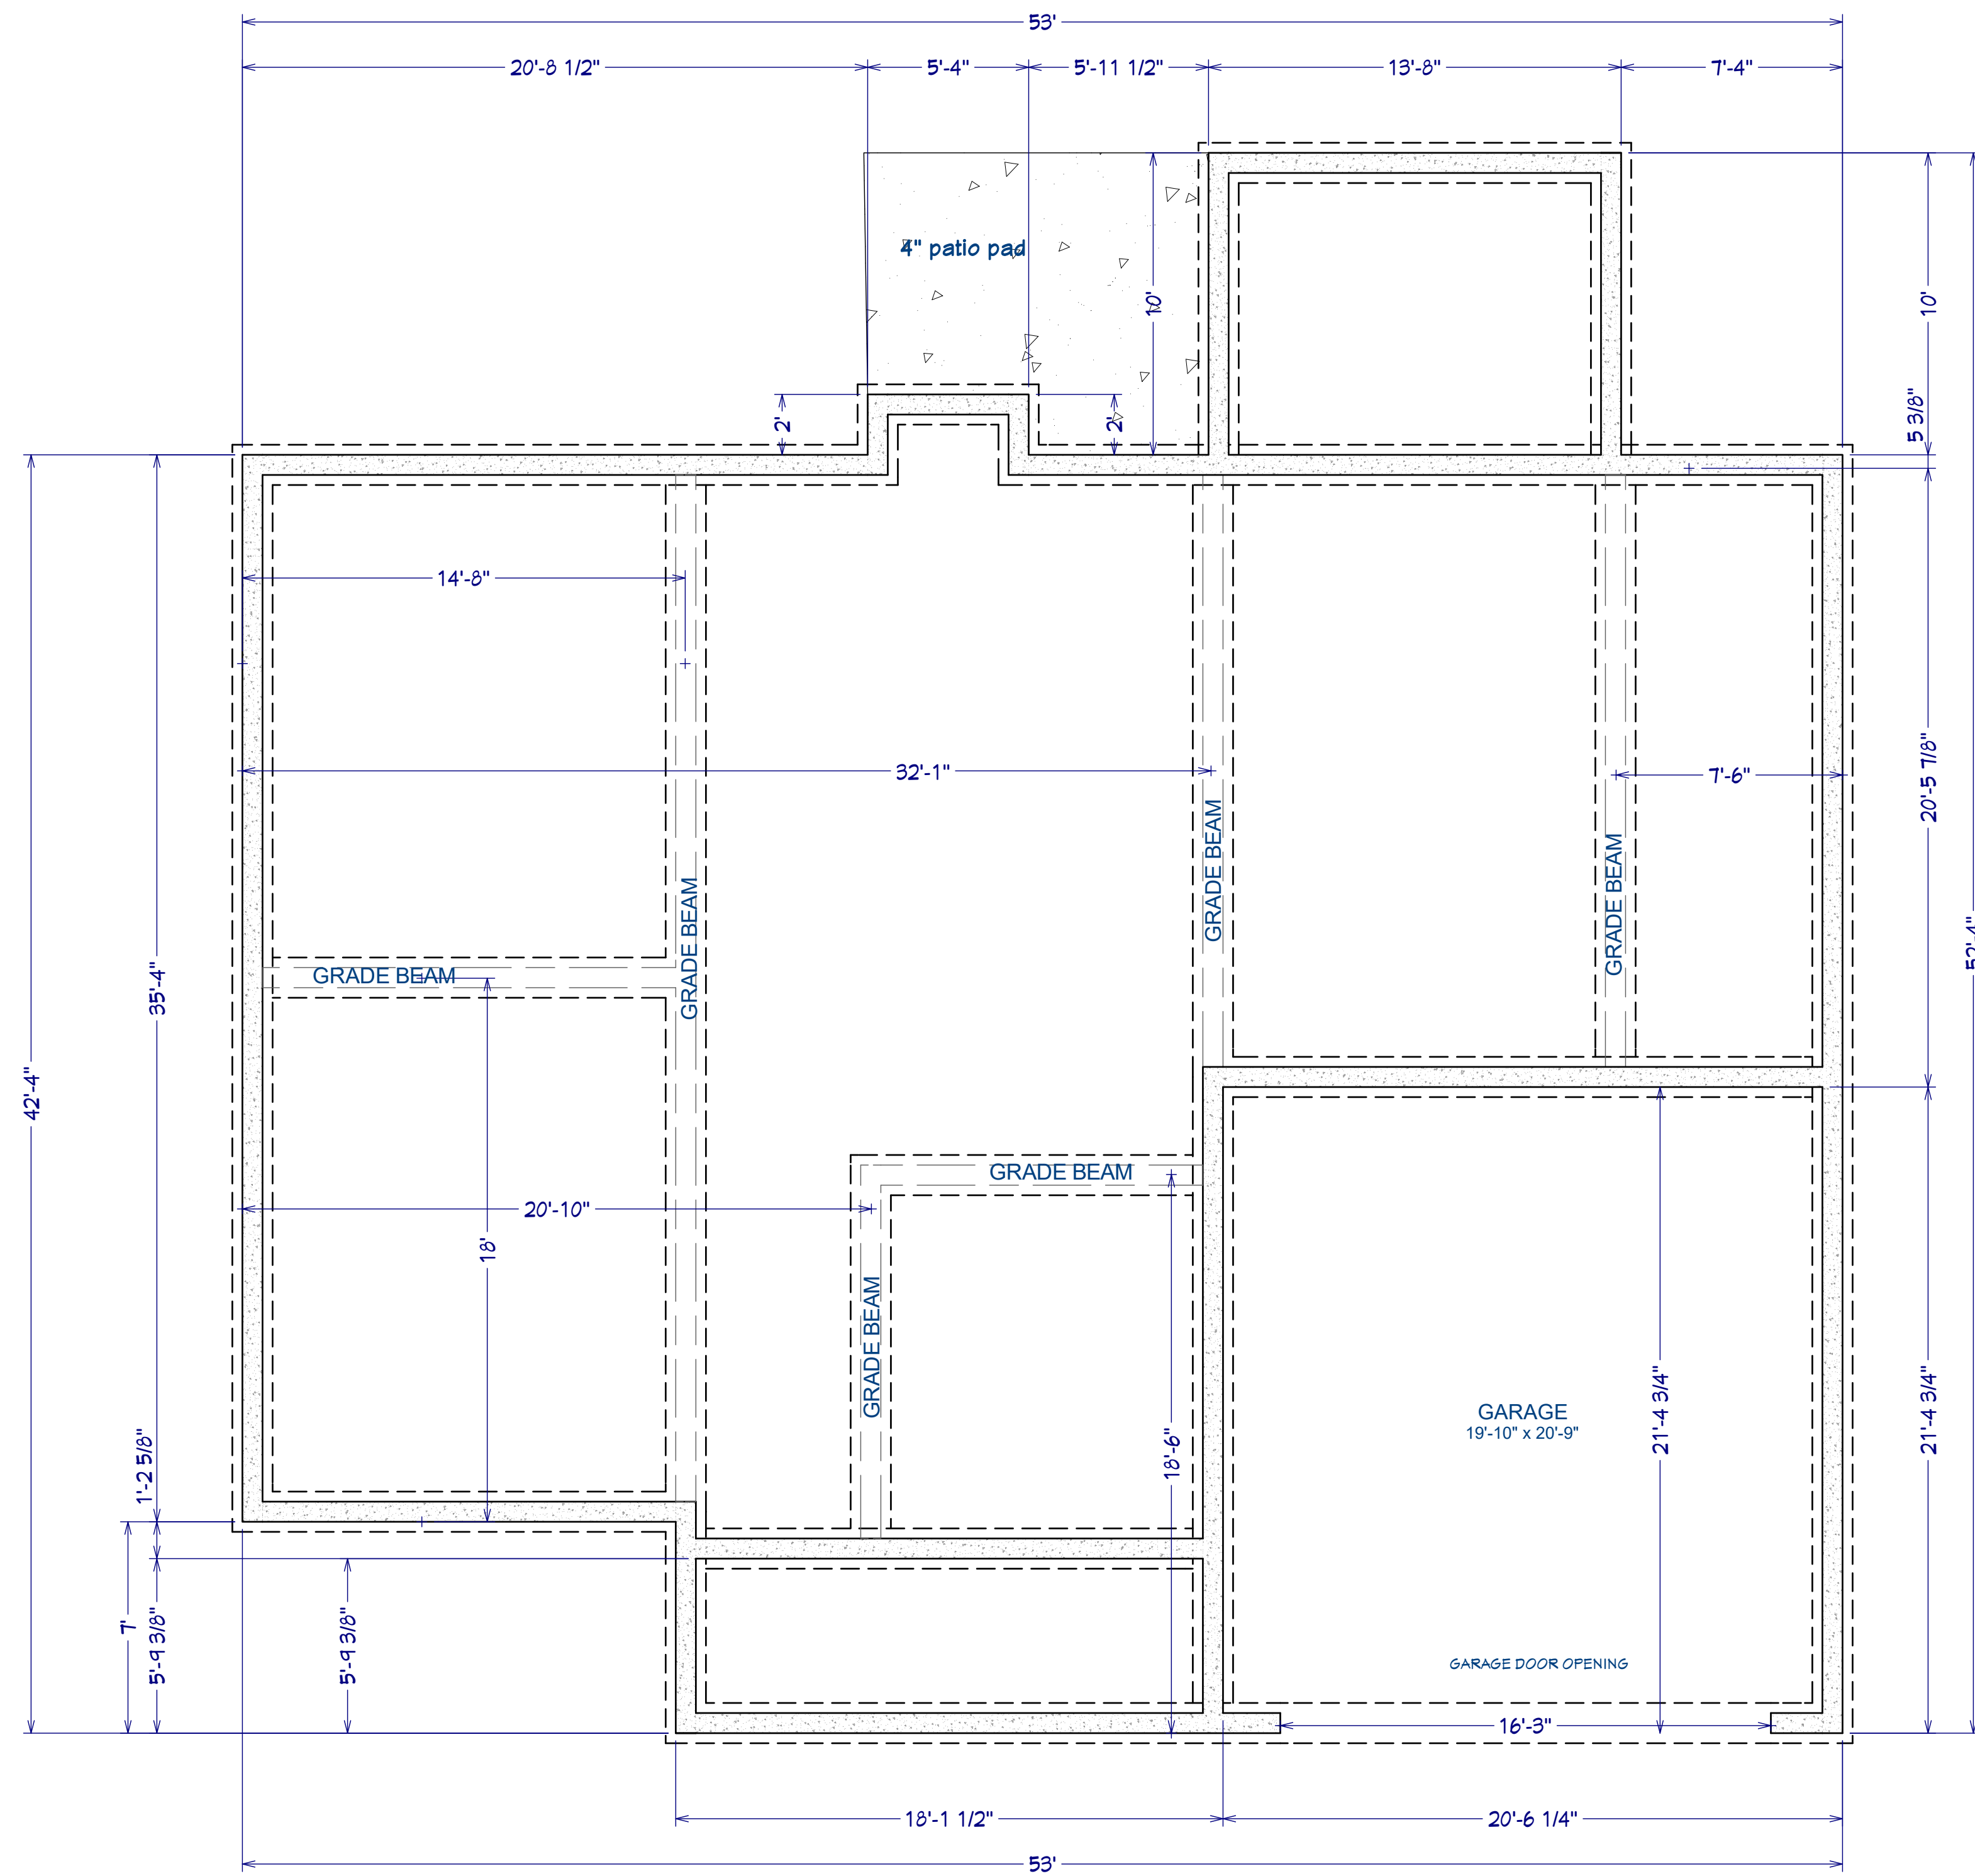

Lot 41 Birch

Lot 41 Birch

1st Floor	1595
2nd Floor	852
Total Heated	2447
Garage	454
Front Porch	106
Rear Porch	137
Total	3144

Lot 41 Birch

- 1) Smart Box in attic
- 2) Gas HVAC with damper
- 3) Mantle wire
- 4) Cat 6 wire
- 5) Soffit Lights 1st and 2nd floor
- 6) Gas Range