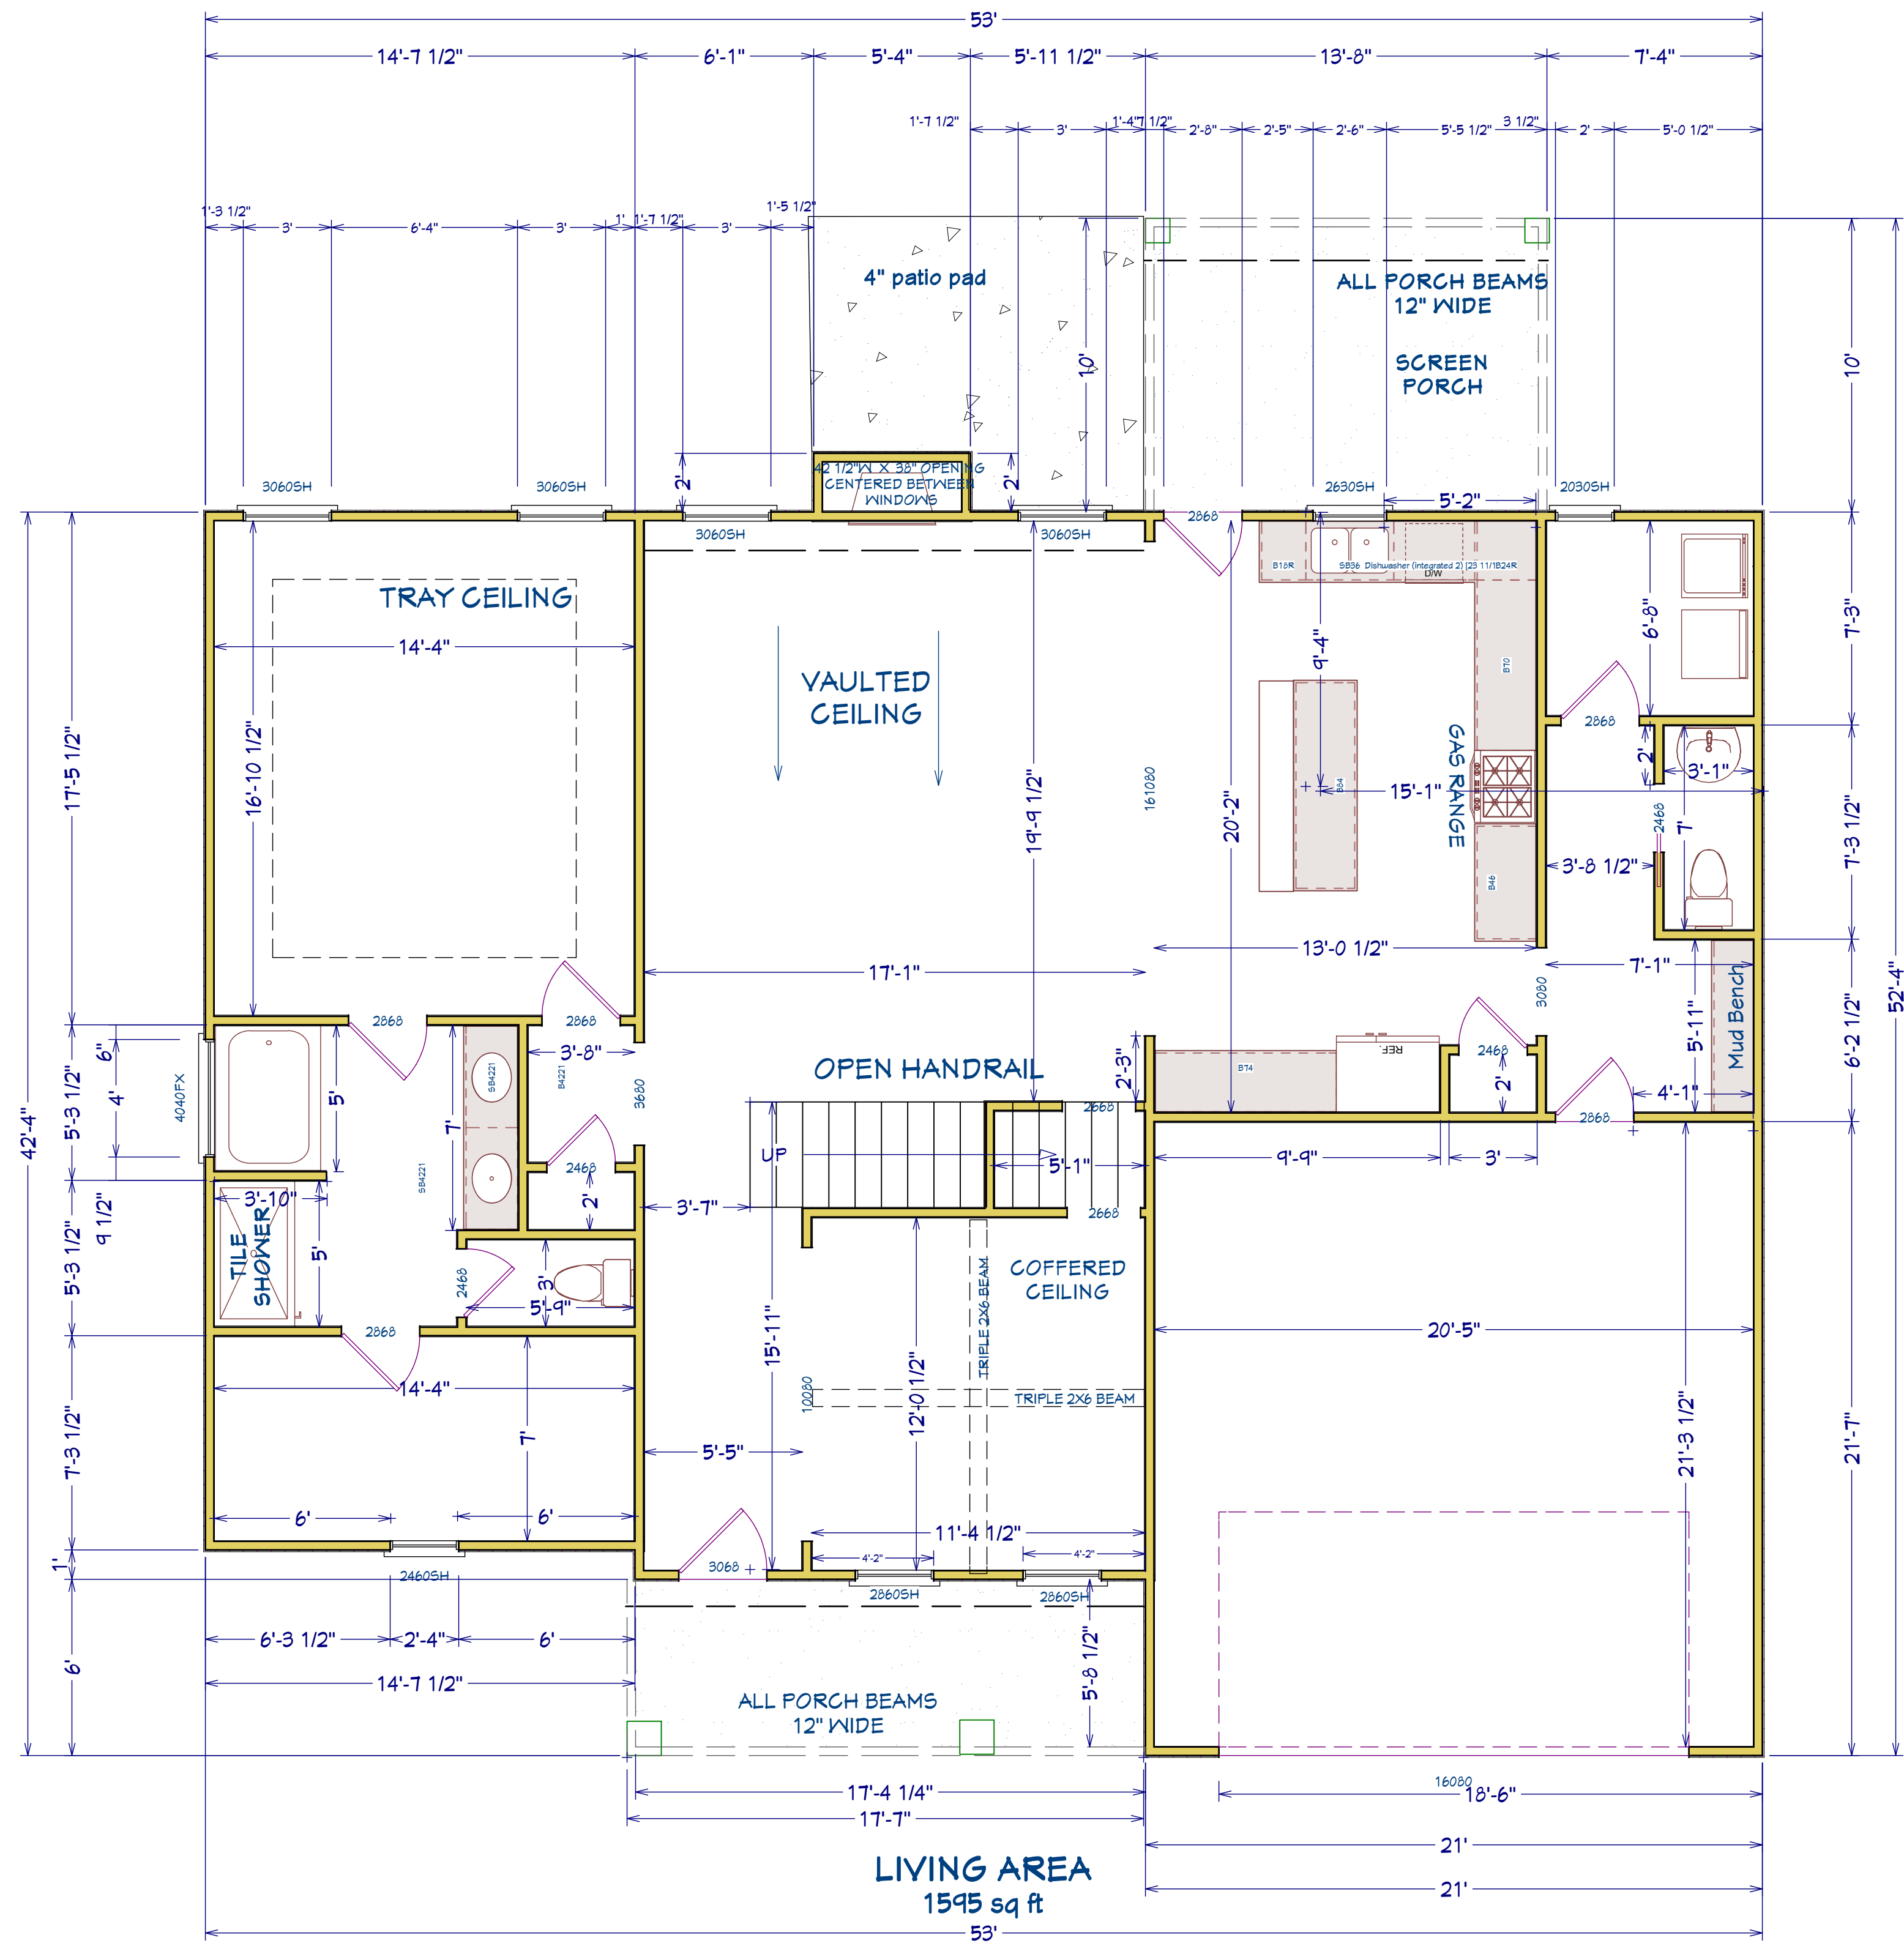

Lot 41 Birch

Lot 41 Birch

1st Floor	1595
2nd Floor	852
Total Heated	2447
Garage	454
Front Porch	106
Rear Porch	137
Total	3144

Lot 41 Birch

- 1) Smart Box in attic
- 2) Gas HVAC with damper
- 3) Mantle wire
- 4) Cat 6 wire
- 5) Soffit Lights 1st and 2nd floor
- 6) Gas Range