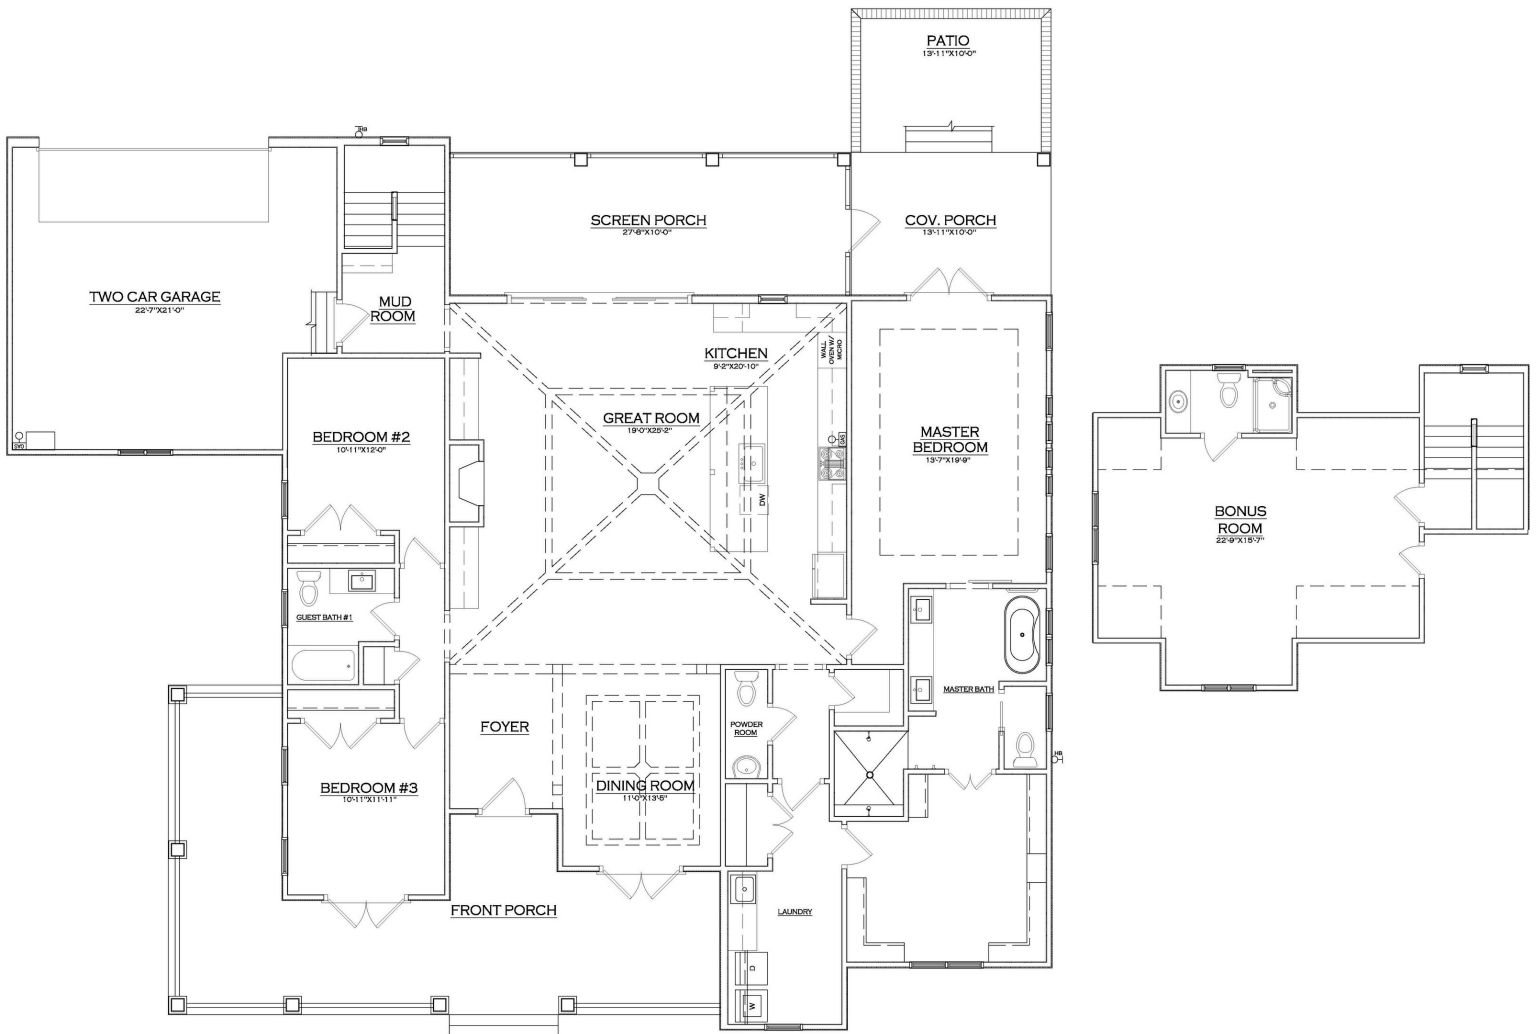

The Staley - \$869,000

Meadow Park at Brunswick Forest
851 Meadowsweet Ln | Homesite 12 | 2,838 sq. ft.
3 Bed | 3.5 Bath | Bonus Room

HOME COLOR PALETTE

- **Exterior Paint Color:** SW 7002 Downey
- **Front Door Color:** SW 6743 Mint Condition
- **Hardwood Color:** light blonde French oak
- **Hardwood Flooring in:** main living areas, owners bedroom and closet, mudroom, and powder room
- **Interior Paint Colors:** SW 7647 Crushed Ice, SW 7004 Snowbound, SW 7570 Egret White
- **Kitchen Cabinets:** Full overlay white perimeter and stained island
- **Kitchen Countertops:** white quartz with drastic gold and grey veining
- **Kitchen Tile Backsplash:** polished marble mosaic with gold accents
- **Owner's Bath Cabinets:** Full overlay light gray
- **Owner's Bath Countertops:** white marble with grey veining and swirls
- **Owner's Bathroom tile:** 12x24 calacatta marble look tile floor and shower walls, coordinating shower floor mosaic
- **Guest Baths Cabinets:** Full overlay white
- **Guest Baths Countertops:** light grey and white marble with black accents
- **Guest Baths Tile:** 12x24 light gray linen look tile floor with 3x12 textured white subway tile on downstairs tub walls
- **Plumbing colors:** polished nickel and chrome
- **Interior door hardware colors:** black
- **Lighting colors:** brass, white, polished nickel