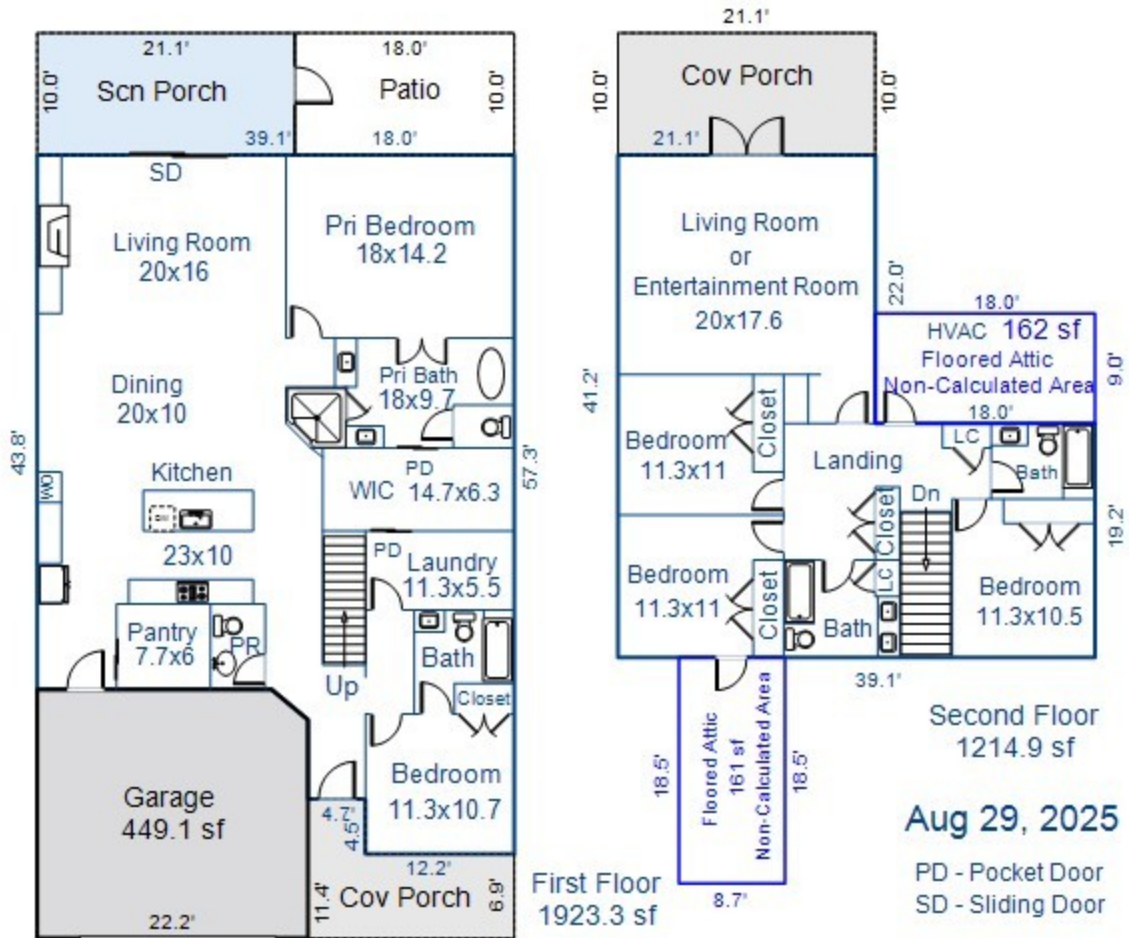

## 3,138 SF

Disclosure: Interior walls and room sizes are approximate

Floor Plan by Size Matters 910-797-0439 NC Real Estate License 249188