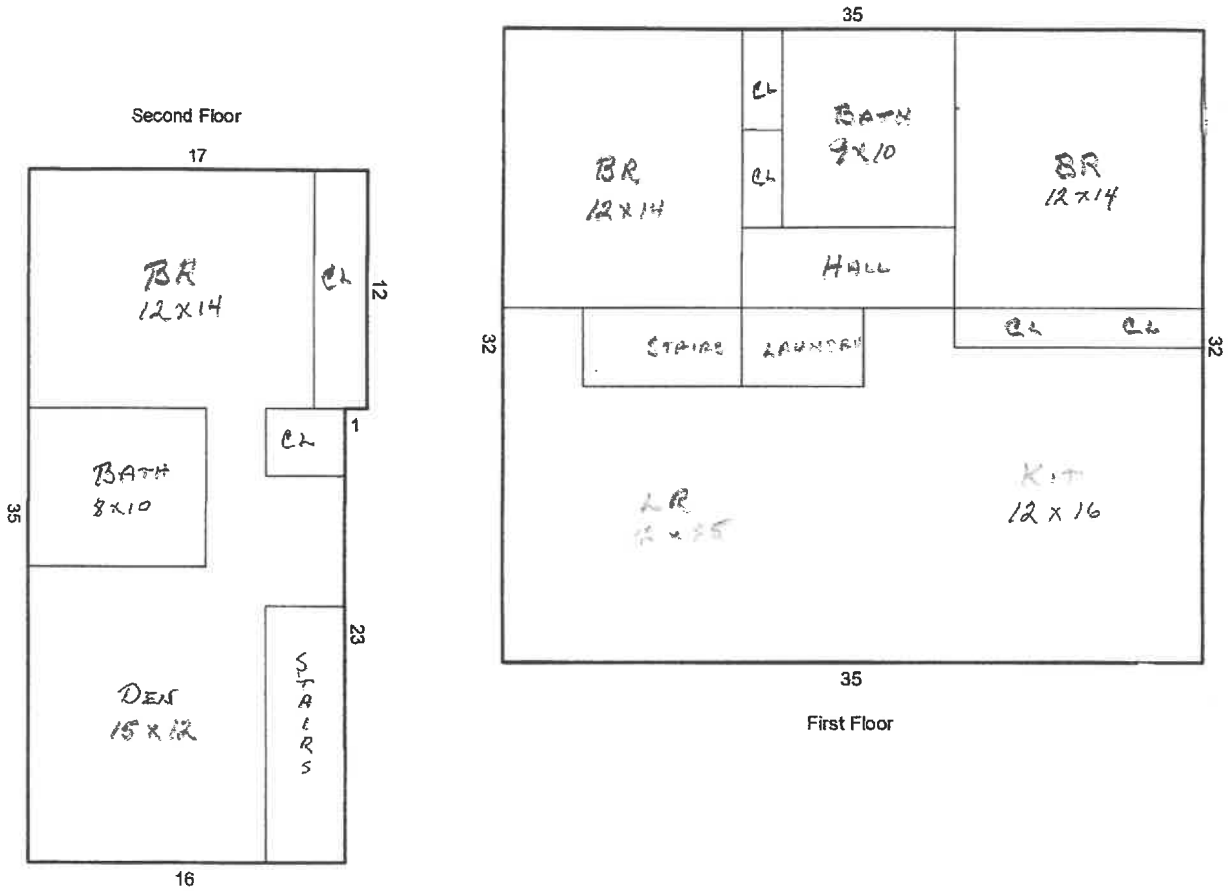

HMS Certified Home Measuring Services

Wiley Ballard, Certified Measurement Specialist
 PO Box 7315
 Ocean Isle Beach, NC 28469
 Ph: 828-320-0014
 measurementpro@gmail.com

Calculation			
		Summary	Detail
	Living Area		
	First Floor	1120.0	First Floor B1: 35.0 X 32.0 = 1120.0
	Second Floor	572.0	Second Floor A1: 12.0 X 1.0 = 12.0 A2: 16.0 X 35.0 = 560.0
	Total Living Area	1692.0	Total Living Area 1692.0
Grand Total			
Living Area		1692.0	
Garage Area			
Porch Area			
Patio/Deck Area			
Misc. Area			
Basement Area			
Storage Area			
Lot Area			