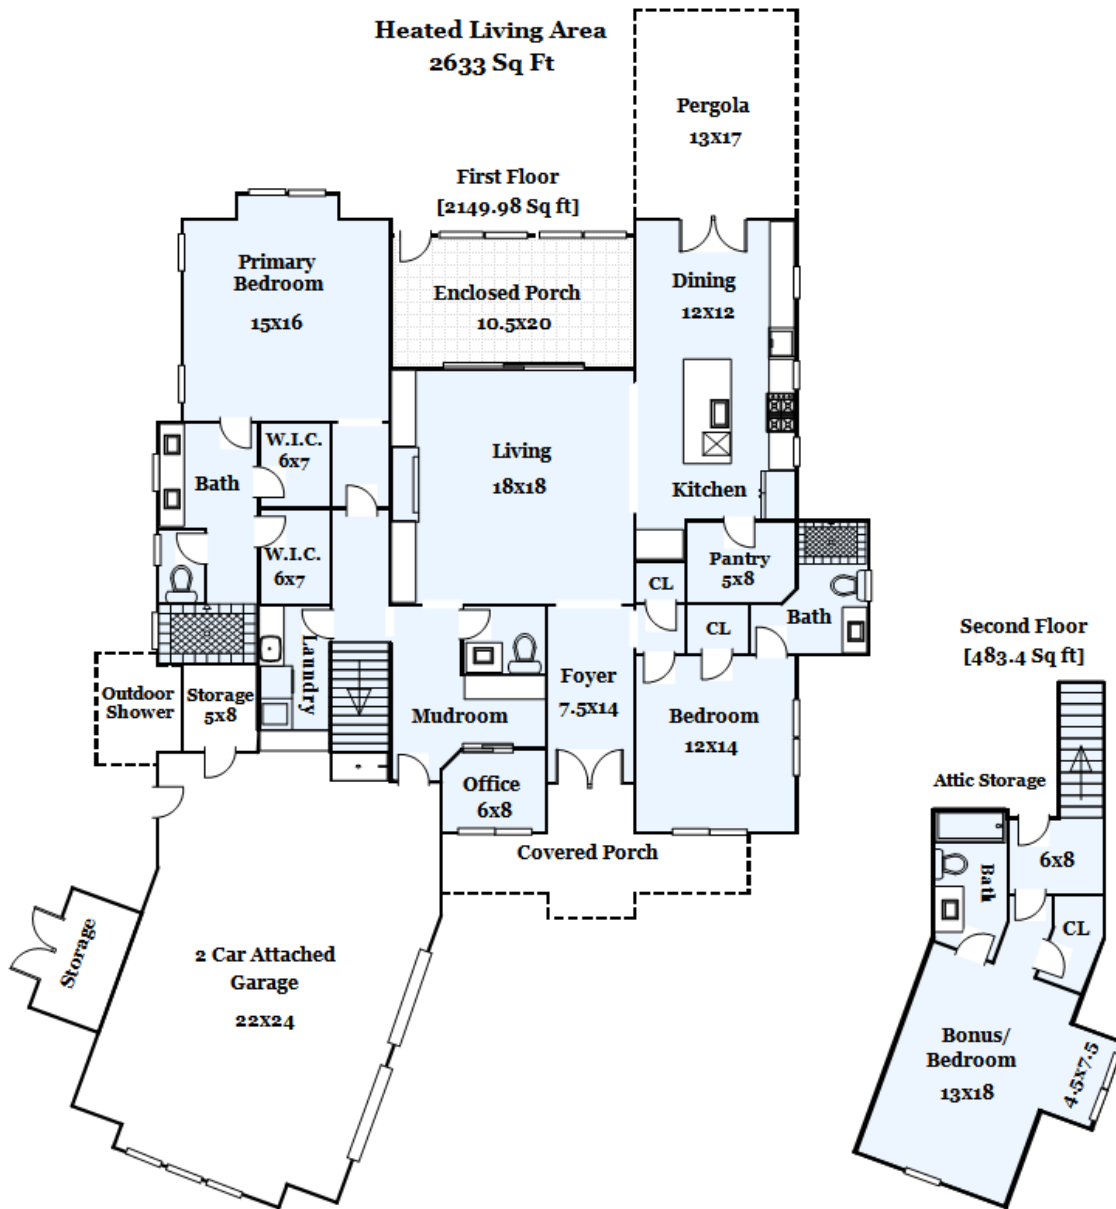

# 3688 Emerson Drive

Note: This floor plan is for illustration purposes only. All measurements are rounded. Square footage is based on ANSI measurement standards from exterior dimensions. Floor plan produced by Precision Home Measuring (910) 620-9711