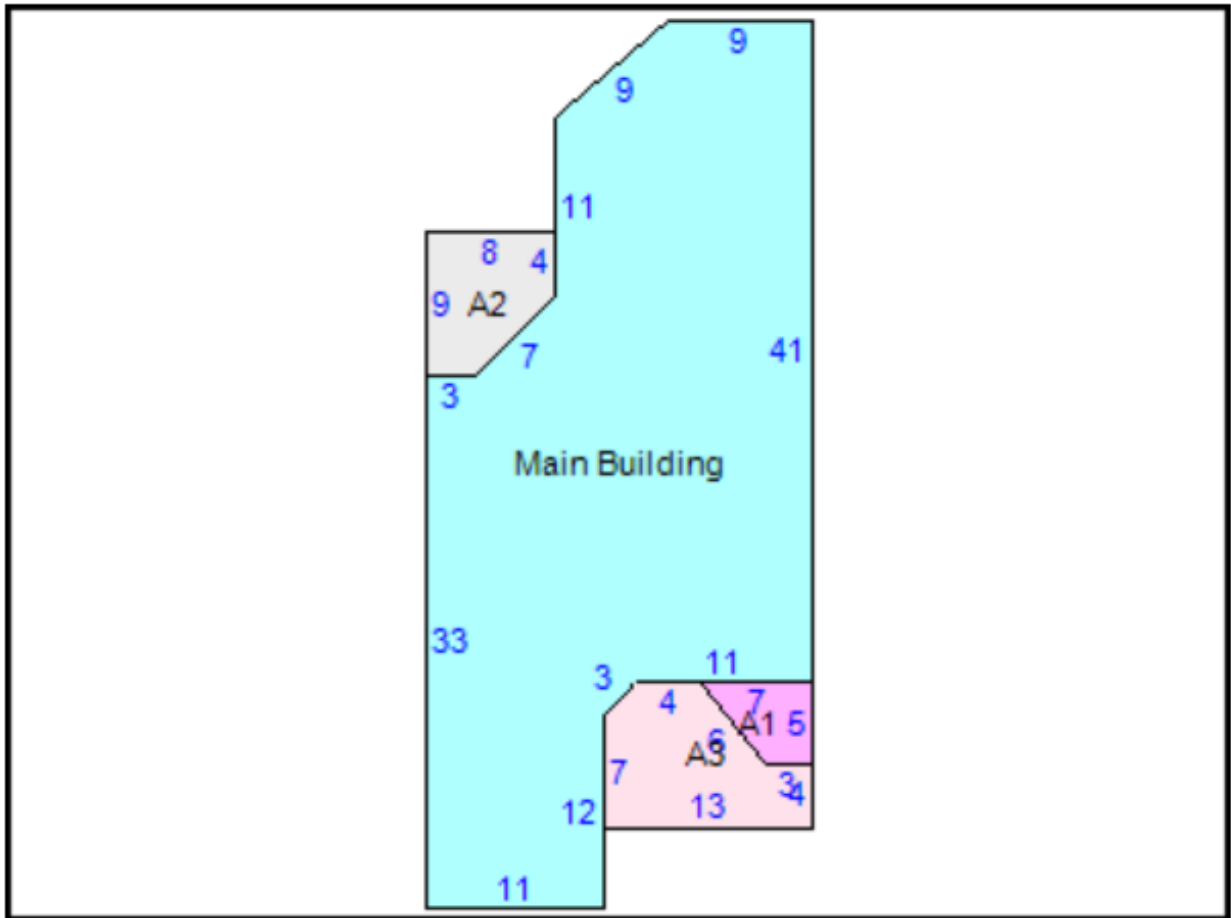

## Area Calculation Summary

Gross Living Area	Calculation Details
First Floor	977Sq Ft
Total Living Area	952Sq Ft
Utility	25 Sq Ft
Open Porch	60 Sq Ft
Open Porch	90 Sq Ft

All Measurements are approximate and May vary. Not responsible for Official MLS Measurements