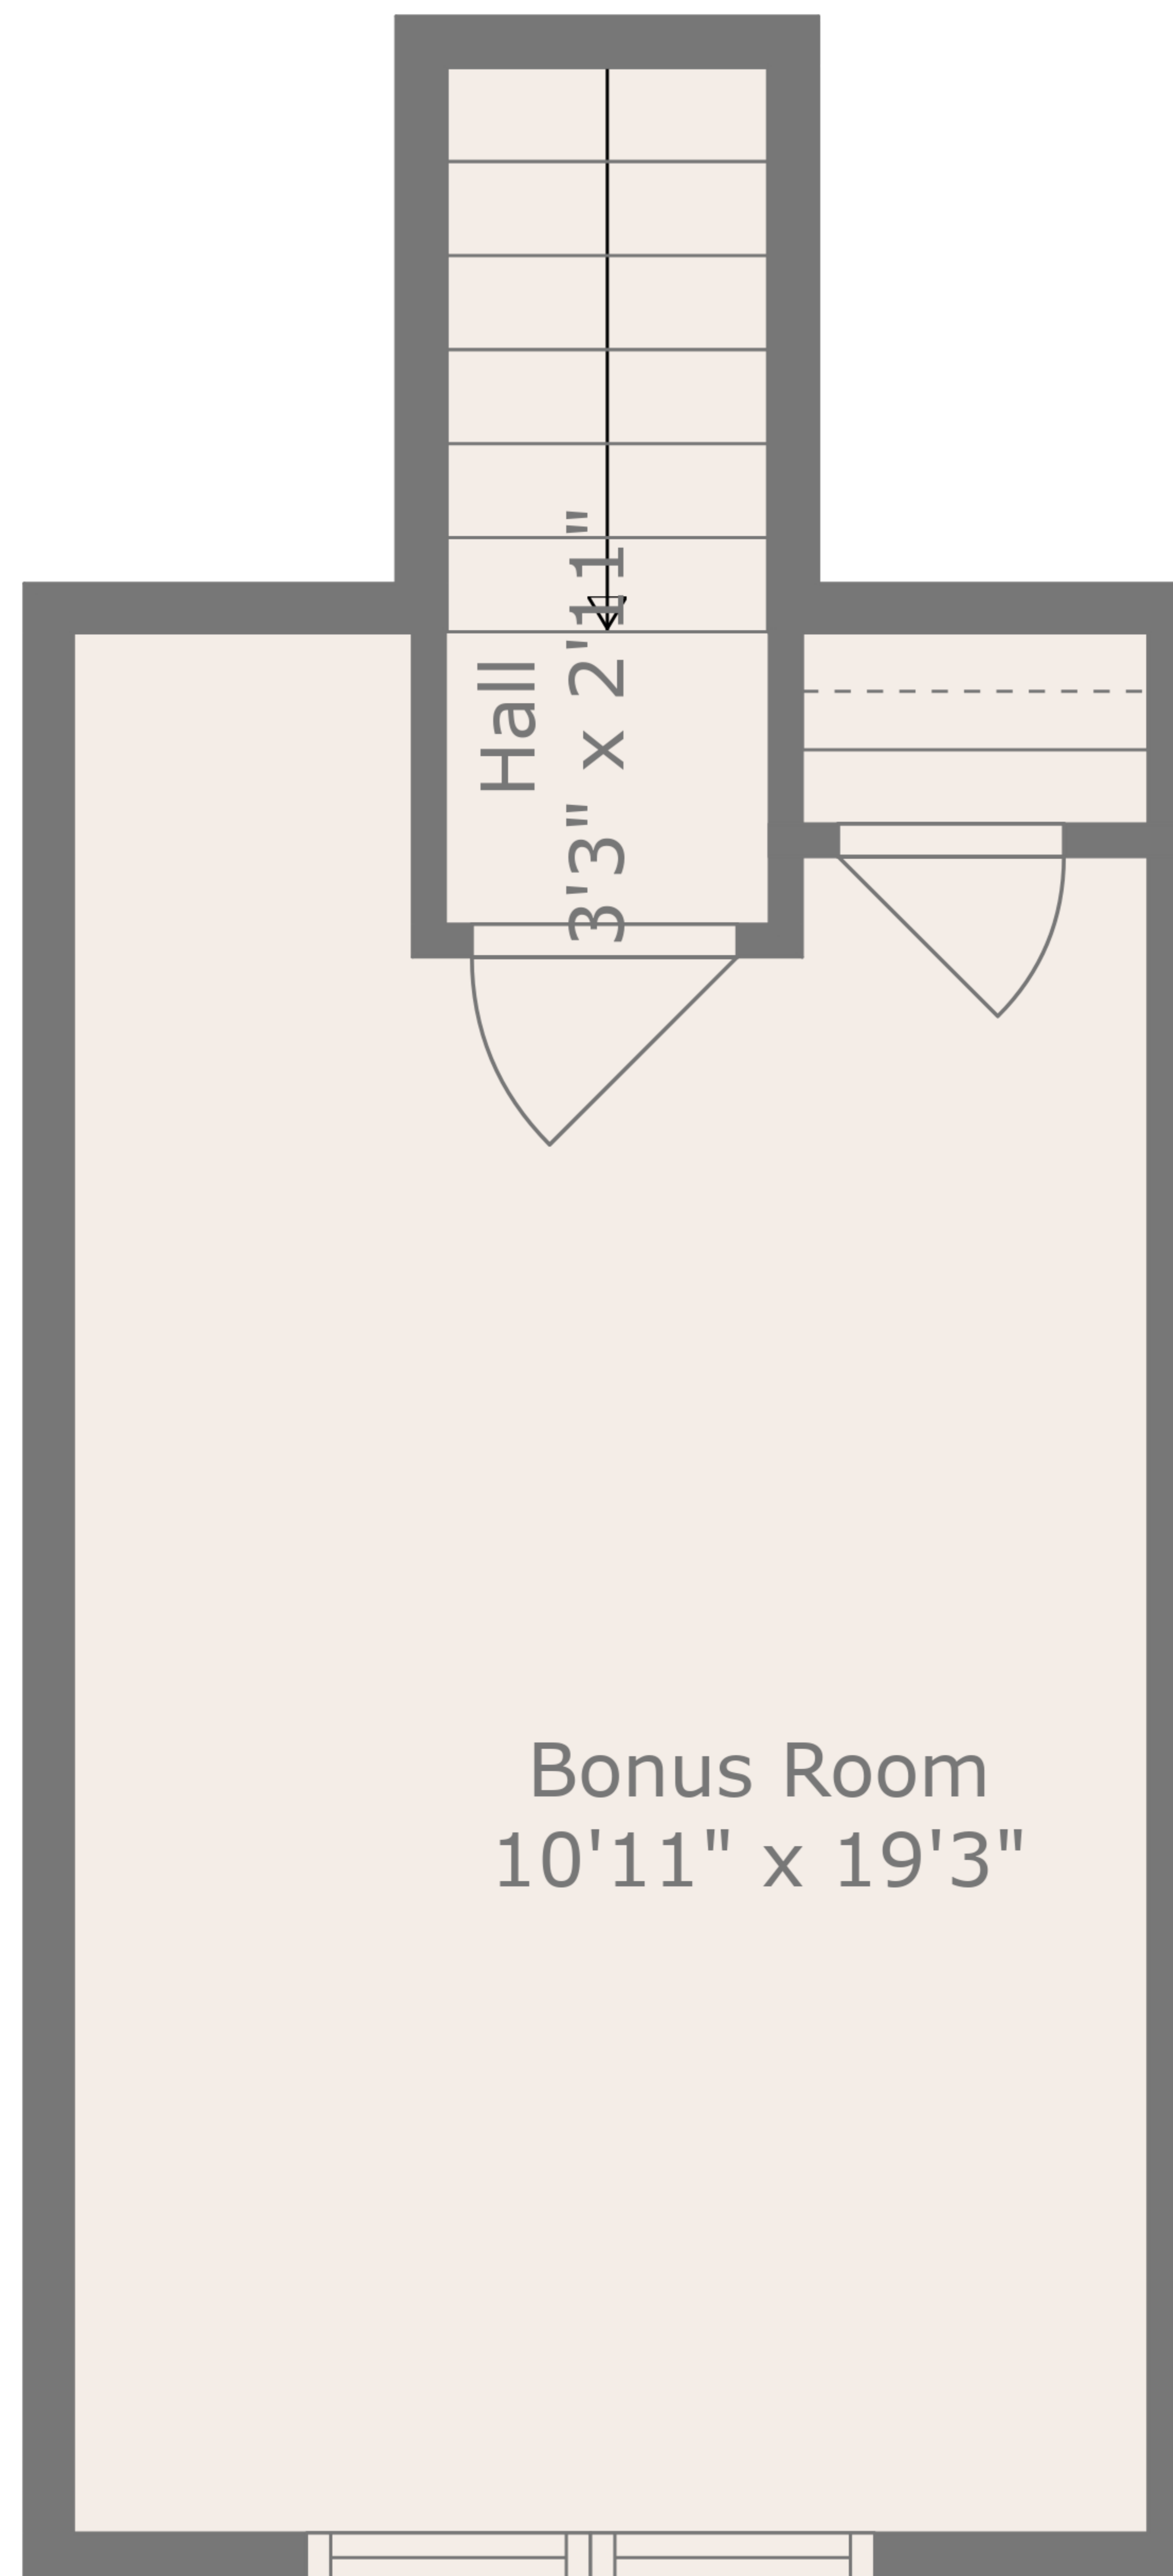

TOTAL: 1667 sq. ft
 FLOOR 1: 1438 sq. ft, FLOOR 2: 229 sq. ft
 EXCLUDED AREAS: GARAGE: 395 sq. ft, PORCH: 86 sq. ft, COVERED PATIO: 146 sq. ft,
 WALLS: 146 sq. ft

TOTAL: 1667 sq. ft

FLOOR 1: 1438 sq. ft, FLOOR 2: 229 sq. ft

EXCLUDED AREAS: GARAGE: 395 sq. ft, PORCH: 86 sq. ft, COVERED PATIO: 146 sq. ft,
WALLS: 146 sq. ft

TOTAL: 1667 sq. ft
 FLOOR 1: 1438 sq. ft, FLOOR 2: 229 sq. ft
 EXCLUDED AREAS: GARAGE: 395 sq. ft, PORCH: 86 sq. ft, COVERED PATIO: 146 sq. ft,
 WALLS: 146 sq. ft