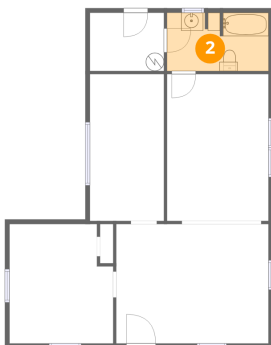

## Room dimensions

Floor 1

Total:0sqft Excluded: 898sqft

#		Dimensions	sqft	Counted as living area
1	Room	11'2" x 16'2"	181 sq. ft	No
2	Bath	11'2" x 6'5"	72 sq. ft	No
3	Living Room	16'9" x 13'2"	221 sq. ft	No
4	Room	8'2" x 16'2"	132 sq. ft	No
5	Utility	8'2" x 6'5"	52 sq. ft	No
6	Bedroom	11'5" x 13'2"	150 sq. ft	No

1125 Lanvale Road Northeast, Leland, North Carolina 28451,  
United States

1 Floor 1 - Room

---

Dimensions: 11'2" x 16'2"  
Area: 181 sq. ft  
Counted as living area: No

Heated: Yes  
Finished: No  
Enclosed: Yes  
Contiguous: Yes  
Permitted: Yes  
Wet space: No  
Addition: No  
Conversion: No

2 Floor 1 - Bath

---

Dimensions: 11'2" x 6'5"  
Area: 72 sq. ft  
Counted as living area: No

Heated: Yes  
Finished: No  
Enclosed: Yes  
Contiguous: Yes  
Permitted: Yes  
Wet space: Yes  
Addition: No  
Conversion: No

### 3 Floor 1 - Living Room

Dimensions: 16'9" x 13'2"  
Area: 221 sq. ft  
Counted as living area: No

Heated: Yes  
Finished: No  
Enclosed: Yes  
Contiguous: Yes  
Permitted: Yes  
Wet space: No  
Addition: No  
Conversion: No