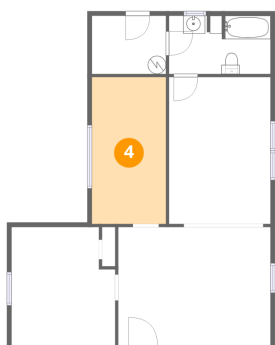

4 Floor 1 - Room

Dimensions: 8'2" x 16'2"
Area: 132 sq. ft
Counted as living area: No

Heated: Yes
Finished: No
Enclosed: Yes
Contiguous: Yes
Permitted: Yes
Wet space: No
Addition: No
Conversion: No