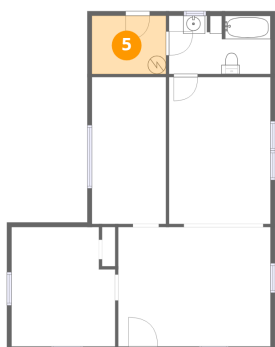

1125 Lanvale Road Northeast, Leland, North Carolina 28451,  
United States

1 Floor 1 - Room

---

Dimensions: 11'2" x 16'2"  
Area: 181 sq. ft  
Counted as living area: No

Heated: Yes  
Finished: No  
Enclosed: Yes  
Contiguous: Yes  
Permitted: Yes  
Wet space: No  
Addition: No  
Conversion: No

### 3 Floor 1 - Living Room

Dimensions: 16'9" x 13'2"  
Area: 221 sq. ft  
Counted as living area: No

Heated: Yes  
Finished: No  
Enclosed: Yes  
Contiguous: Yes  
Permitted: Yes  
Wet space: No  
Addition: No  
Conversion: No

### 4 Floor 1 - Room

Dimensions: 8'2" x 16'2"  
Area: 132 sq. ft  
Counted as living area: No

Heated: Yes  
Finished: No  
Enclosed: Yes  
Contiguous: Yes  
Permitted: Yes  
Wet space: No  
Addition: No  
Conversion: No

### 5 Floor 1 - Utility

Dimensions: 8'2" x 6'5"  
Area: 52 sq. ft  
Counted as living area: No

Heated: Yes  
Finished: No  
Enclosed: Yes  
Contiguous: Yes  
Permitted: Yes  
Wet space: No  
Addition: No  
Conversion: No