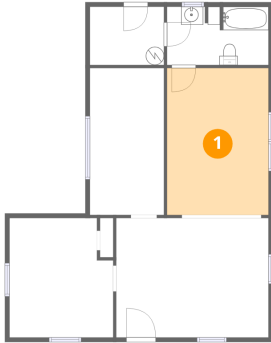

## Room dimensions

Floor 1

Total:0sqft Excluded: 898sqft

#		Dimensions	sqft	Counted as living area
1	Room	11'2" x 16'2"	181 sq. ft	No
2	Bath	11'2" x 6'5"	72 sq. ft	No
3	Living Room	16'9" x 13'2"	221 sq. ft	No
4	Room	8'2" x 16'2"	132 sq. ft	No
5	Utility	8'2" x 6'5"	52 sq. ft	No
6	Bedroom	11'5" x 13'2"	150 sq. ft	No

1125 Lanvale Road Northeast, Leland, North Carolina 28451,  
United States

1 Floor 1 - Room

---

Dimensions: 11'2" x 16'2"  
Area: 181 sq. ft  
Counted as living area: No

Heated: Yes  
Finished: No  
Enclosed: Yes  
Contiguous: Yes  
Permitted: Yes  
Wet space: No  
Addition: No  
Conversion: No