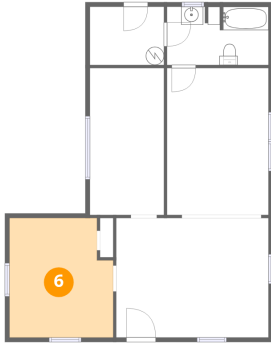

### 4 Floor 1 - Room

Dimensions: 8'2" x 16'2"  
Area: 132 sq. ft  
Counted as living area: No

Heated: Yes  
Finished: No  
Enclosed: Yes  
Contiguous: Yes  
Permitted: Yes  
Wet space: No  
Addition: No  
Conversion: No

### 5 Floor 1 - Utility

Dimensions: 8'2" x 6'5"  
Area: 52 sq. ft  
Counted as living area: No

Heated: Yes  
Finished: No  
Enclosed: Yes  
Contiguous: Yes  
Permitted: Yes  
Wet space: No  
Addition: No  
Conversion: No

Home data report

1125 Lanvale Road Northeast, Leland, North Carolina 28451,  
United States

**6** Floor 1 - Bedroom

---

Dimensions: 11'5" x 13'2"  
Area: 150 sq. ft  
Counted as living area: No

Heated: Yes  
Finished: No  
Enclosed: Yes  
Contiguous: Yes  
Permitted: Yes  
Wet space: No  
Addition: No  
Conversion: No