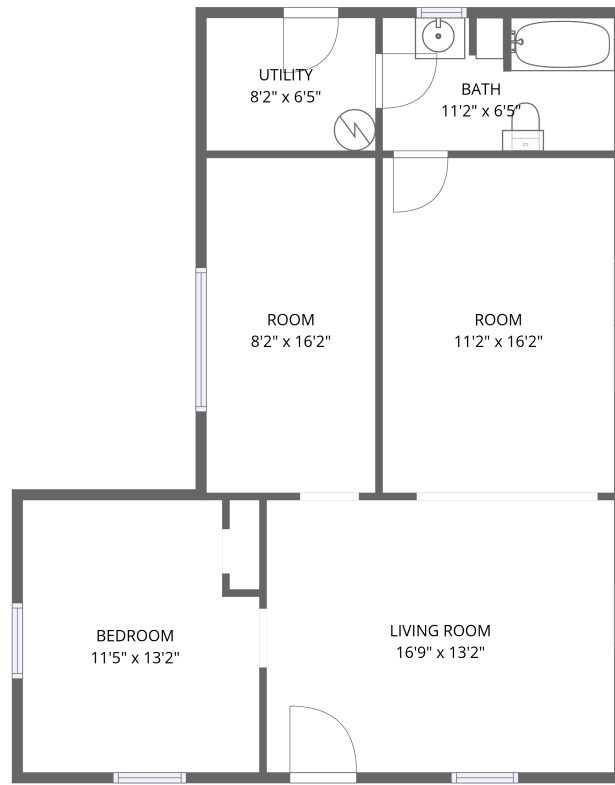

Home data report

1125 Lanvale Road Northeast, Leland, North Carolina 28451,  
United States

1st floor

**Total Area: 0 sq. ft**

1st Floor: 0 sq. ft

Excluded: Living room 246 sq. ft, Bedroom 168 sq. ft, Room 341 sq. ft, Utility 62 sq. ft,  
Bath 81 sq. ft

1125 Lanvale Road Northeast, Leland, North Carolina 28451,  
United States

1 Floor 1 - Room

---

Dimensions: 11'2" x 16'2"  
Area: 181 sq. ft  
Counted as living area: No

Heated: Yes  
Finished: No  
Enclosed: Yes  
Contiguous: Yes  
Permitted: Yes  
Wet space: No  
Addition: No  
Conversion: No

### 4 Floor 1 - Room

Dimensions: 8'2" x 16'2"  
Area: 132 sq. ft  
Counted as living area: No

Heated: Yes  
Finished: No  
Enclosed: Yes  
Contiguous: Yes  
Permitted: Yes  
Wet space: No  
Addition: No  
Conversion: No

Home data report

1125 Lanvale Road Northeast, Leland, North Carolina 28451,  
United States

**6** Floor 1 - Bedroom

---

Dimensions: 11'5" x 13'2"  
Area: 150 sq. ft  
Counted as living area: No

Heated: Yes  
Finished: No  
Enclosed: Yes  
Contiguous: Yes  
Permitted: Yes  
Wet space: No  
Addition: No  
Conversion: No