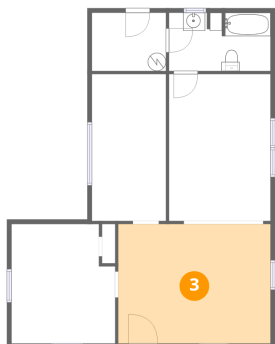

1125 Lanvale Road Northeast, Leland, North Carolina 28451,  
United States

1 Floor 1 - Room

---

Dimensions: 11'2" x 16'2"  
Area: 181 sq. ft  
Counted as living area: No

Heated: Yes  
Finished: No  
Enclosed: Yes  
Contiguous: Yes  
Permitted: Yes  
Wet space: No  
Addition: No  
Conversion: No

2 Floor 1 - Bath

---

Dimensions: 11'2" x 6'5"  
Area: 72 sq. ft  
Counted as living area: No

Heated: Yes  
Finished: No  
Enclosed: Yes  
Contiguous: Yes  
Permitted: Yes  
Wet space: Yes  
Addition: No  
Conversion: No

### 3 Floor 1 - Living Room

Dimensions: 16'9" x 13'2"  
Area: 221 sq. ft  
Counted as living area: No

Heated: Yes  
Finished: No  
Enclosed: Yes  
Contiguous: Yes  
Permitted: Yes  
Wet space: No  
Addition: No  
Conversion: No