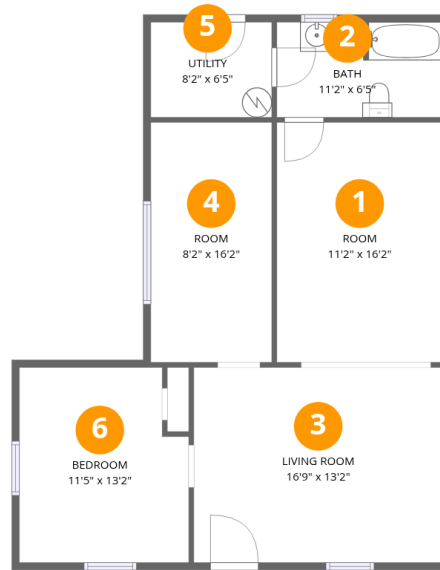

## Room dimensions

Floor 1

Total:0sqft Excluded: 898sqft

#		Dimensions	sqft	Counted as living area
1	Room	11'2" x 16'2"	181 sq. ft	No
2	Bath	11'2" x 6'5"	72 sq. ft	No
3	Living Room	16'9" x 13'2"	221 sq. ft	No
4	Room	8'2" x 16'2"	132 sq. ft	No
5	Utility	8'2" x 6'5"	52 sq. ft	No
6	Bedroom	11'5" x 13'2"	150 sq. ft	No

1125 Lanvale Road Northeast, Leland, North Carolina 28451,  
United States

1 Floor 1 - Room

---

Dimensions: 11'2" x 16'2"  
Area: 181 sq. ft  
Counted as living area: No

Heated: Yes  
Finished: No  
Enclosed: Yes  
Contiguous: Yes  
Permitted: Yes  
Wet space: No  
Addition: No  
Conversion: No

### 3 Floor 1 - Living Room

Dimensions: 16'9" x 13'2"  
Area: 221 sq. ft  
Counted as living area: No

Heated: Yes  
Finished: No  
Enclosed: Yes  
Contiguous: Yes  
Permitted: Yes  
Wet space: No  
Addition: No  
Conversion: No

Home data report

1125 Lanvale Road Northeast, Leland, North Carolina 28451,  
United States

**6** Floor 1 - Bedroom

---

Dimensions: 11'5" x 13'2"  
Area: 150 sq. ft  
Counted as living area: No

Heated: Yes  
Finished: No  
Enclosed: Yes  
Contiguous: Yes  
Permitted: Yes  
Wet space: No  
Addition: No  
Conversion: No