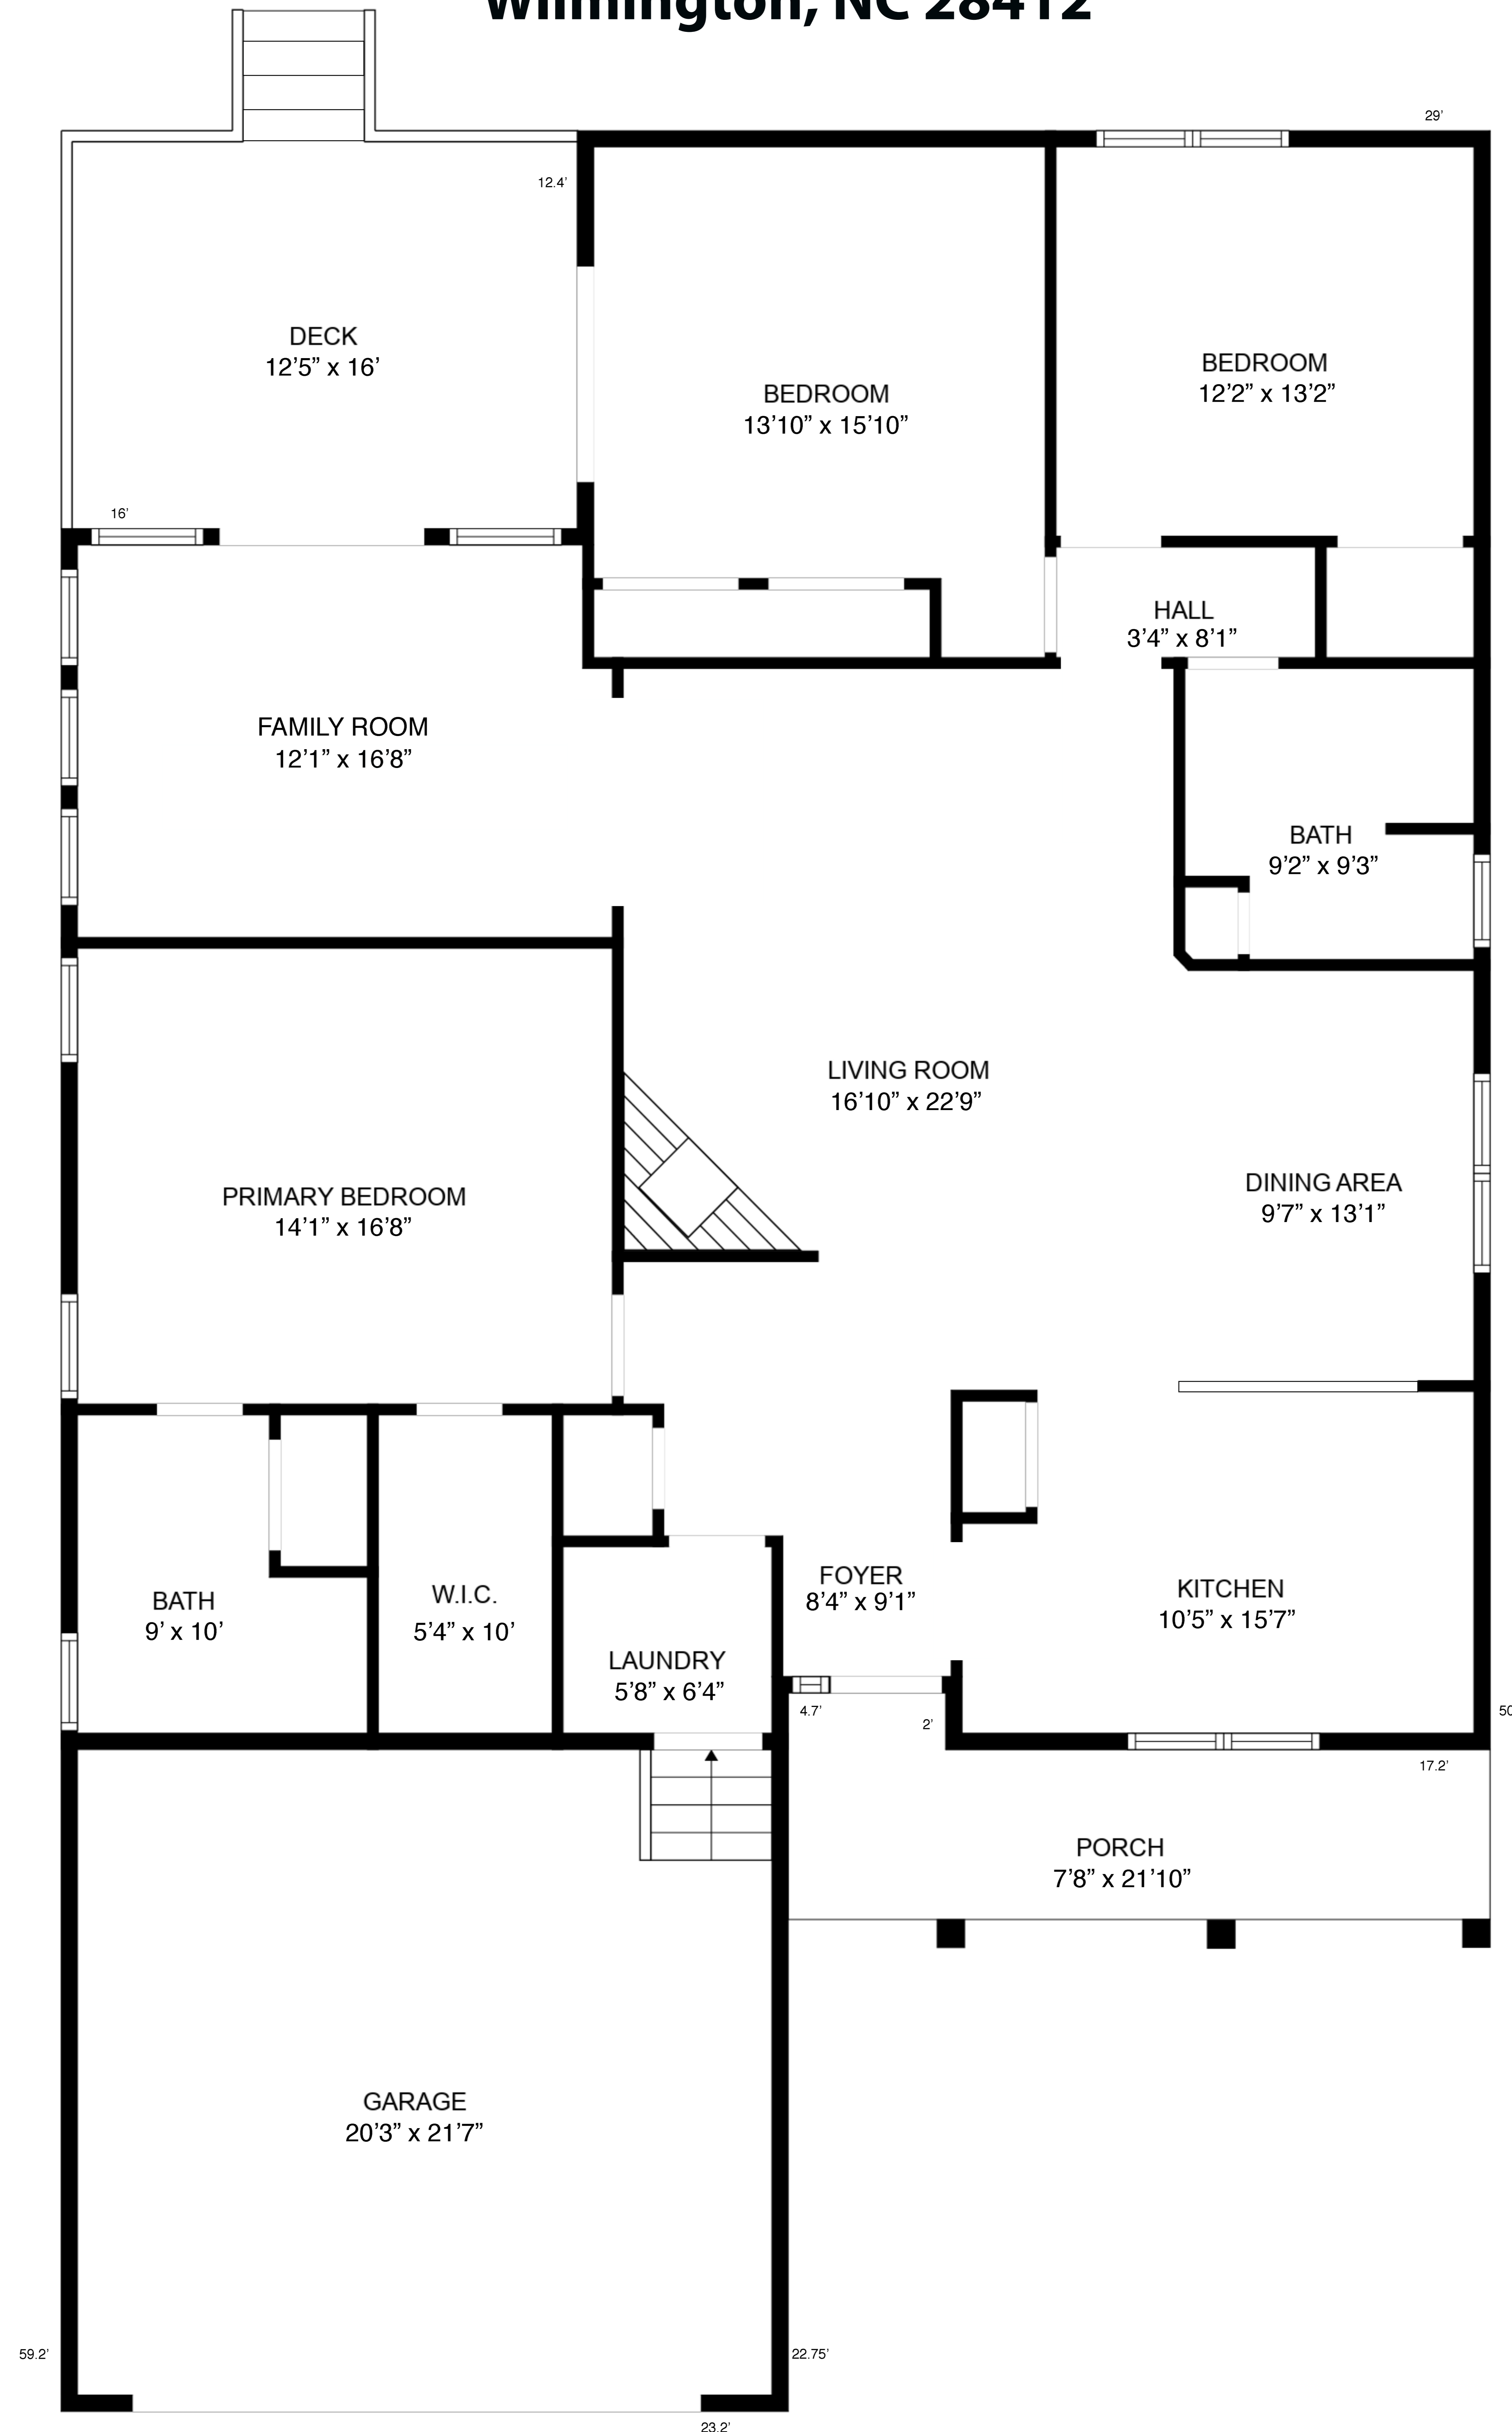

7788 Cypress Island Dr
Wilmington, NC 28412

Total Heated: 2083 sq ft.

Excluded Areas: Garage: 481 sq ft. Porch: 134 sq ft. Deck: 198 sq ft.