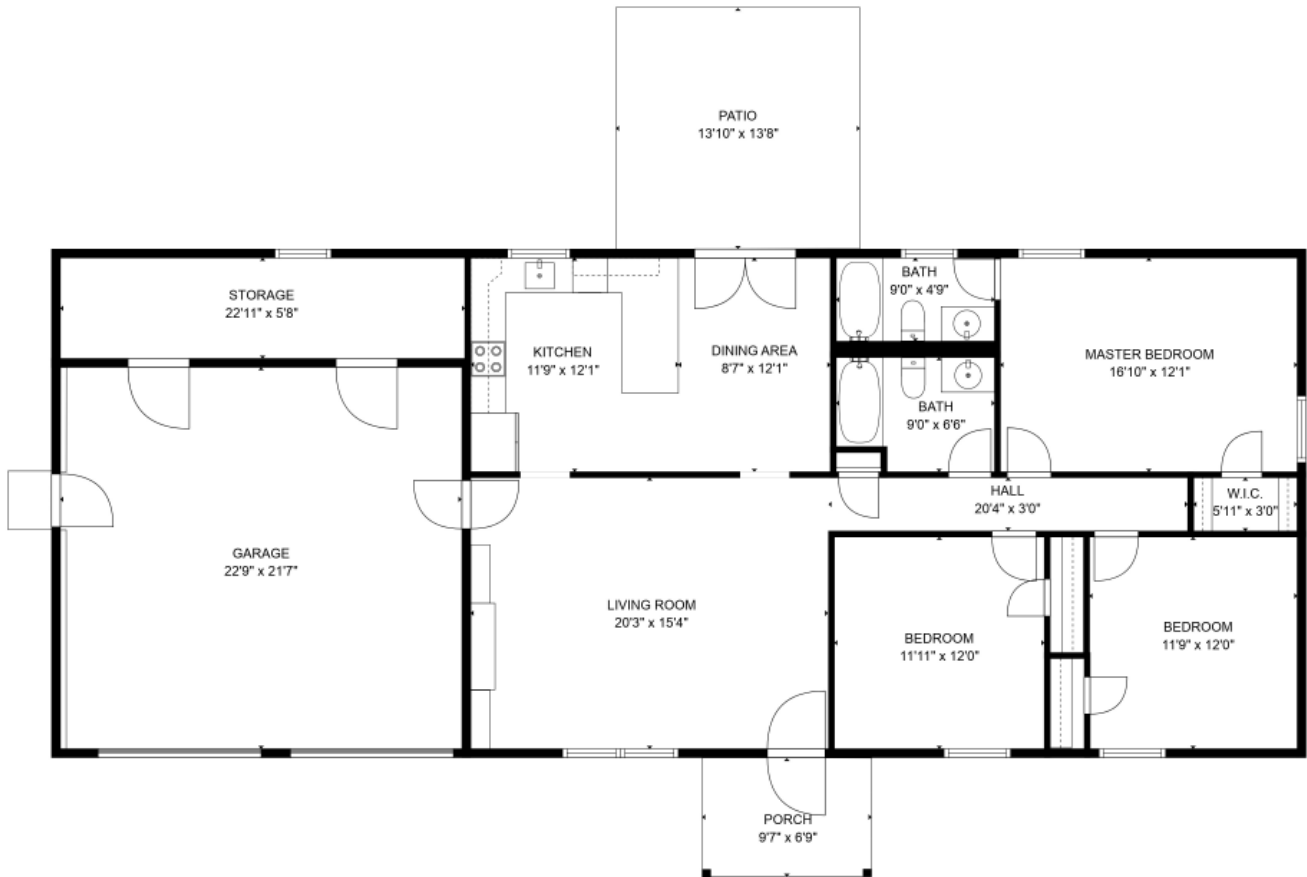

Floor Plan

282 Faison W McGowen Road, Kenansville, NC 28349

TOTAL: 1306 sq. ft

FLOOR 1: 1306 sq. ft

EXCLUDED AREAS: GARAGE: 492 sq. ft, STORAGE: 131 sq. ft, PORCH: 65 sq. ft,

PATIO: 189 sq. ft

MEASUREMENTS ARE CALCULATED BY CUBICASA TECHNOLOGY. DEEMED HIGHLY RELIABLE BUT NOT GUARANTEED.