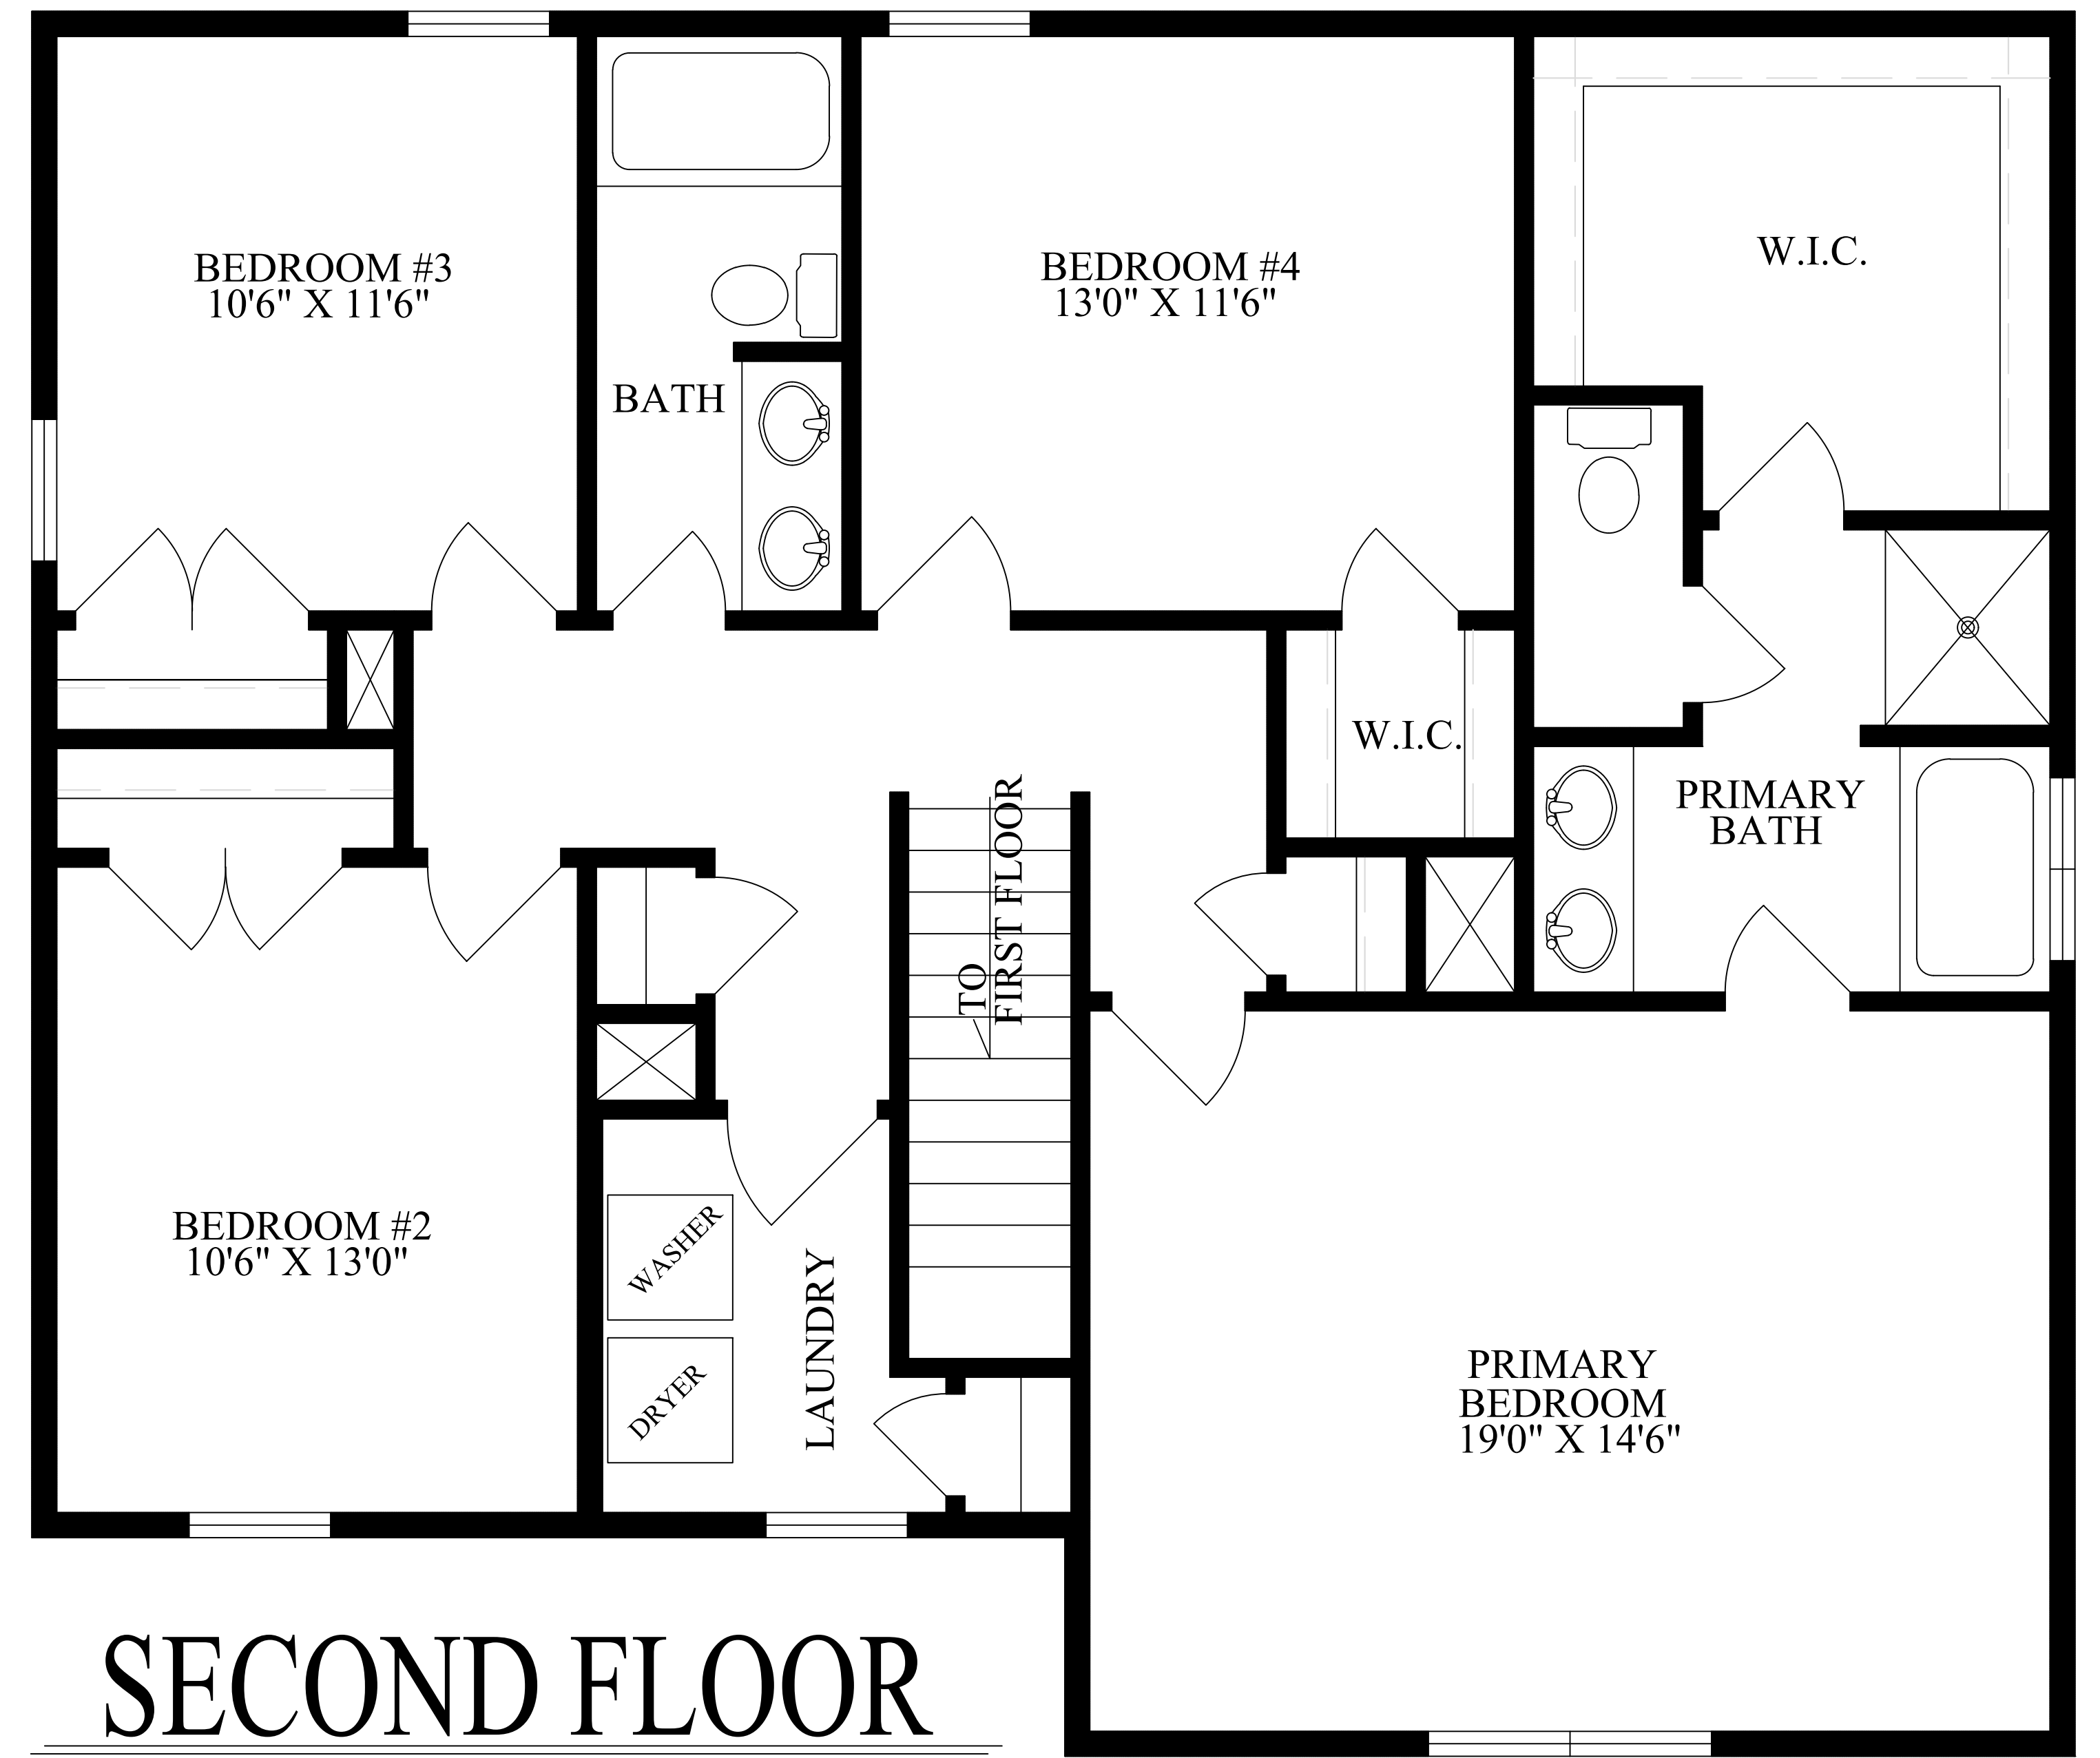

# 400 Everest Ct. Aberdeen, NC 28315

FIRST FLOOR APROX. 939 HTG. SQUARE FEET  
SECOND FLOOR APROX. 1300 HTG. SQUARE FEET

TOTAL HEATED FOOTAGE:  
APROX. 2,239 HTG. SQUARE FEET

*Drawing and dimensions are to be used for visual purposes only as actuals could differ.*