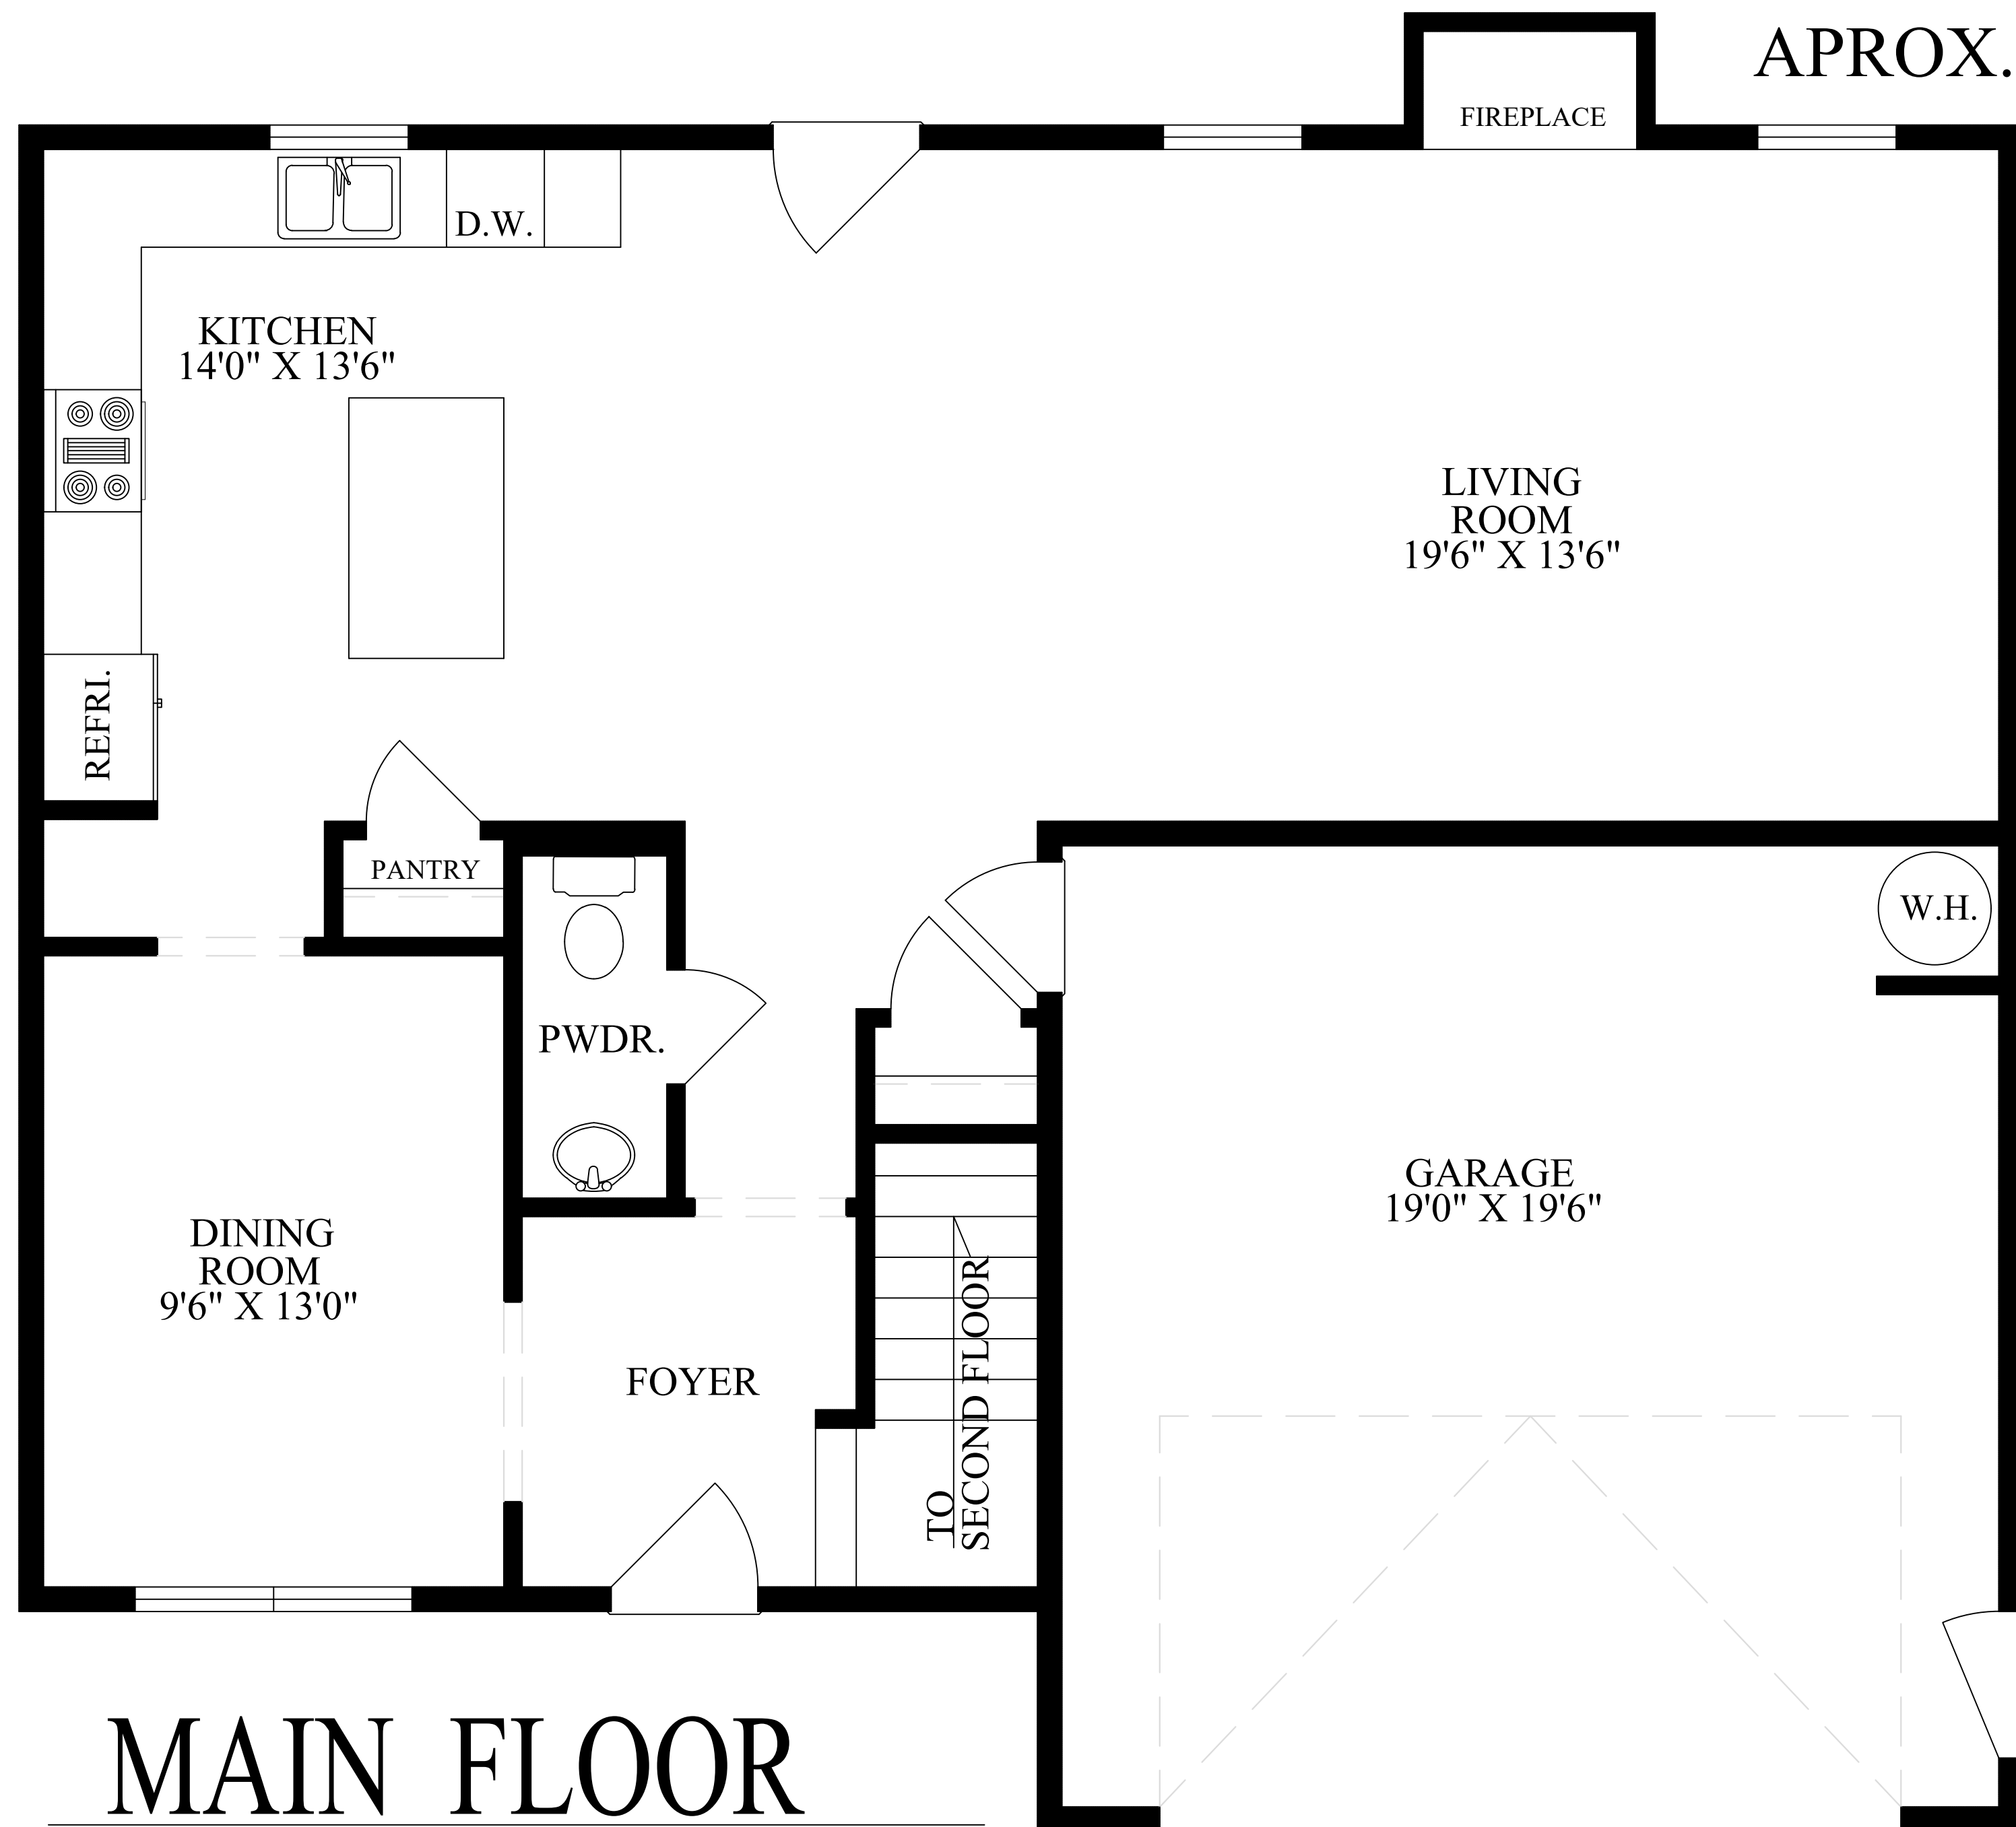

# 400 Everest Ct. Aberdeen, NC 28315

FIRST FLOOR APROX. 939 HTG. SQUARE FEET  
SECOND FLOOR APROX. 1300 HTG. SQUARE FEET

TOTAL HEATED FOOTAGE:  
APROX. 2,239 HTG. SQUARE FEET

*Drawing and dimensions are to be used for visual purposes only as actuals could differ.*