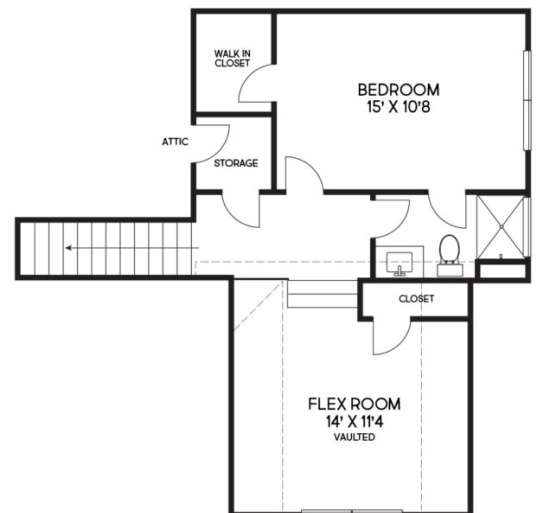

THE VILLAGE
AT MOTTS LANDING

THE CHASE II

2339 SQ. FT.

3-4 BEDROOMS

FLEX ROOM

3 BATHS

2 CAR GARAGE

For illustration purposes only. All representations, dimensions and specifications may vary from those depicted and are subject to revision, change and/or substitution without notice.