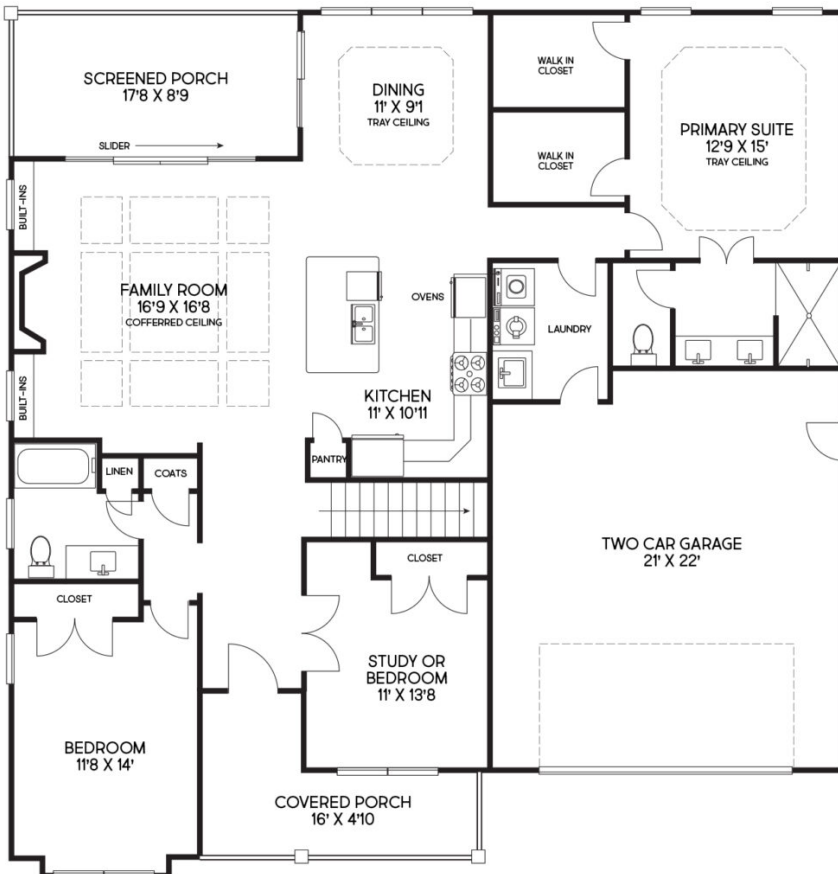

THE VILLAGE
AT MOTTS LANDING

THE CHASE II

2339 SQ. FT.

3-4 BEDROOMS

FLEX ROOM

3 BATHS

2 CAR GARAGE

For illustration purposes only. All representations, dimensions and specifications may vary from those depicted and are subject to revision, change and/or substitution without notice.