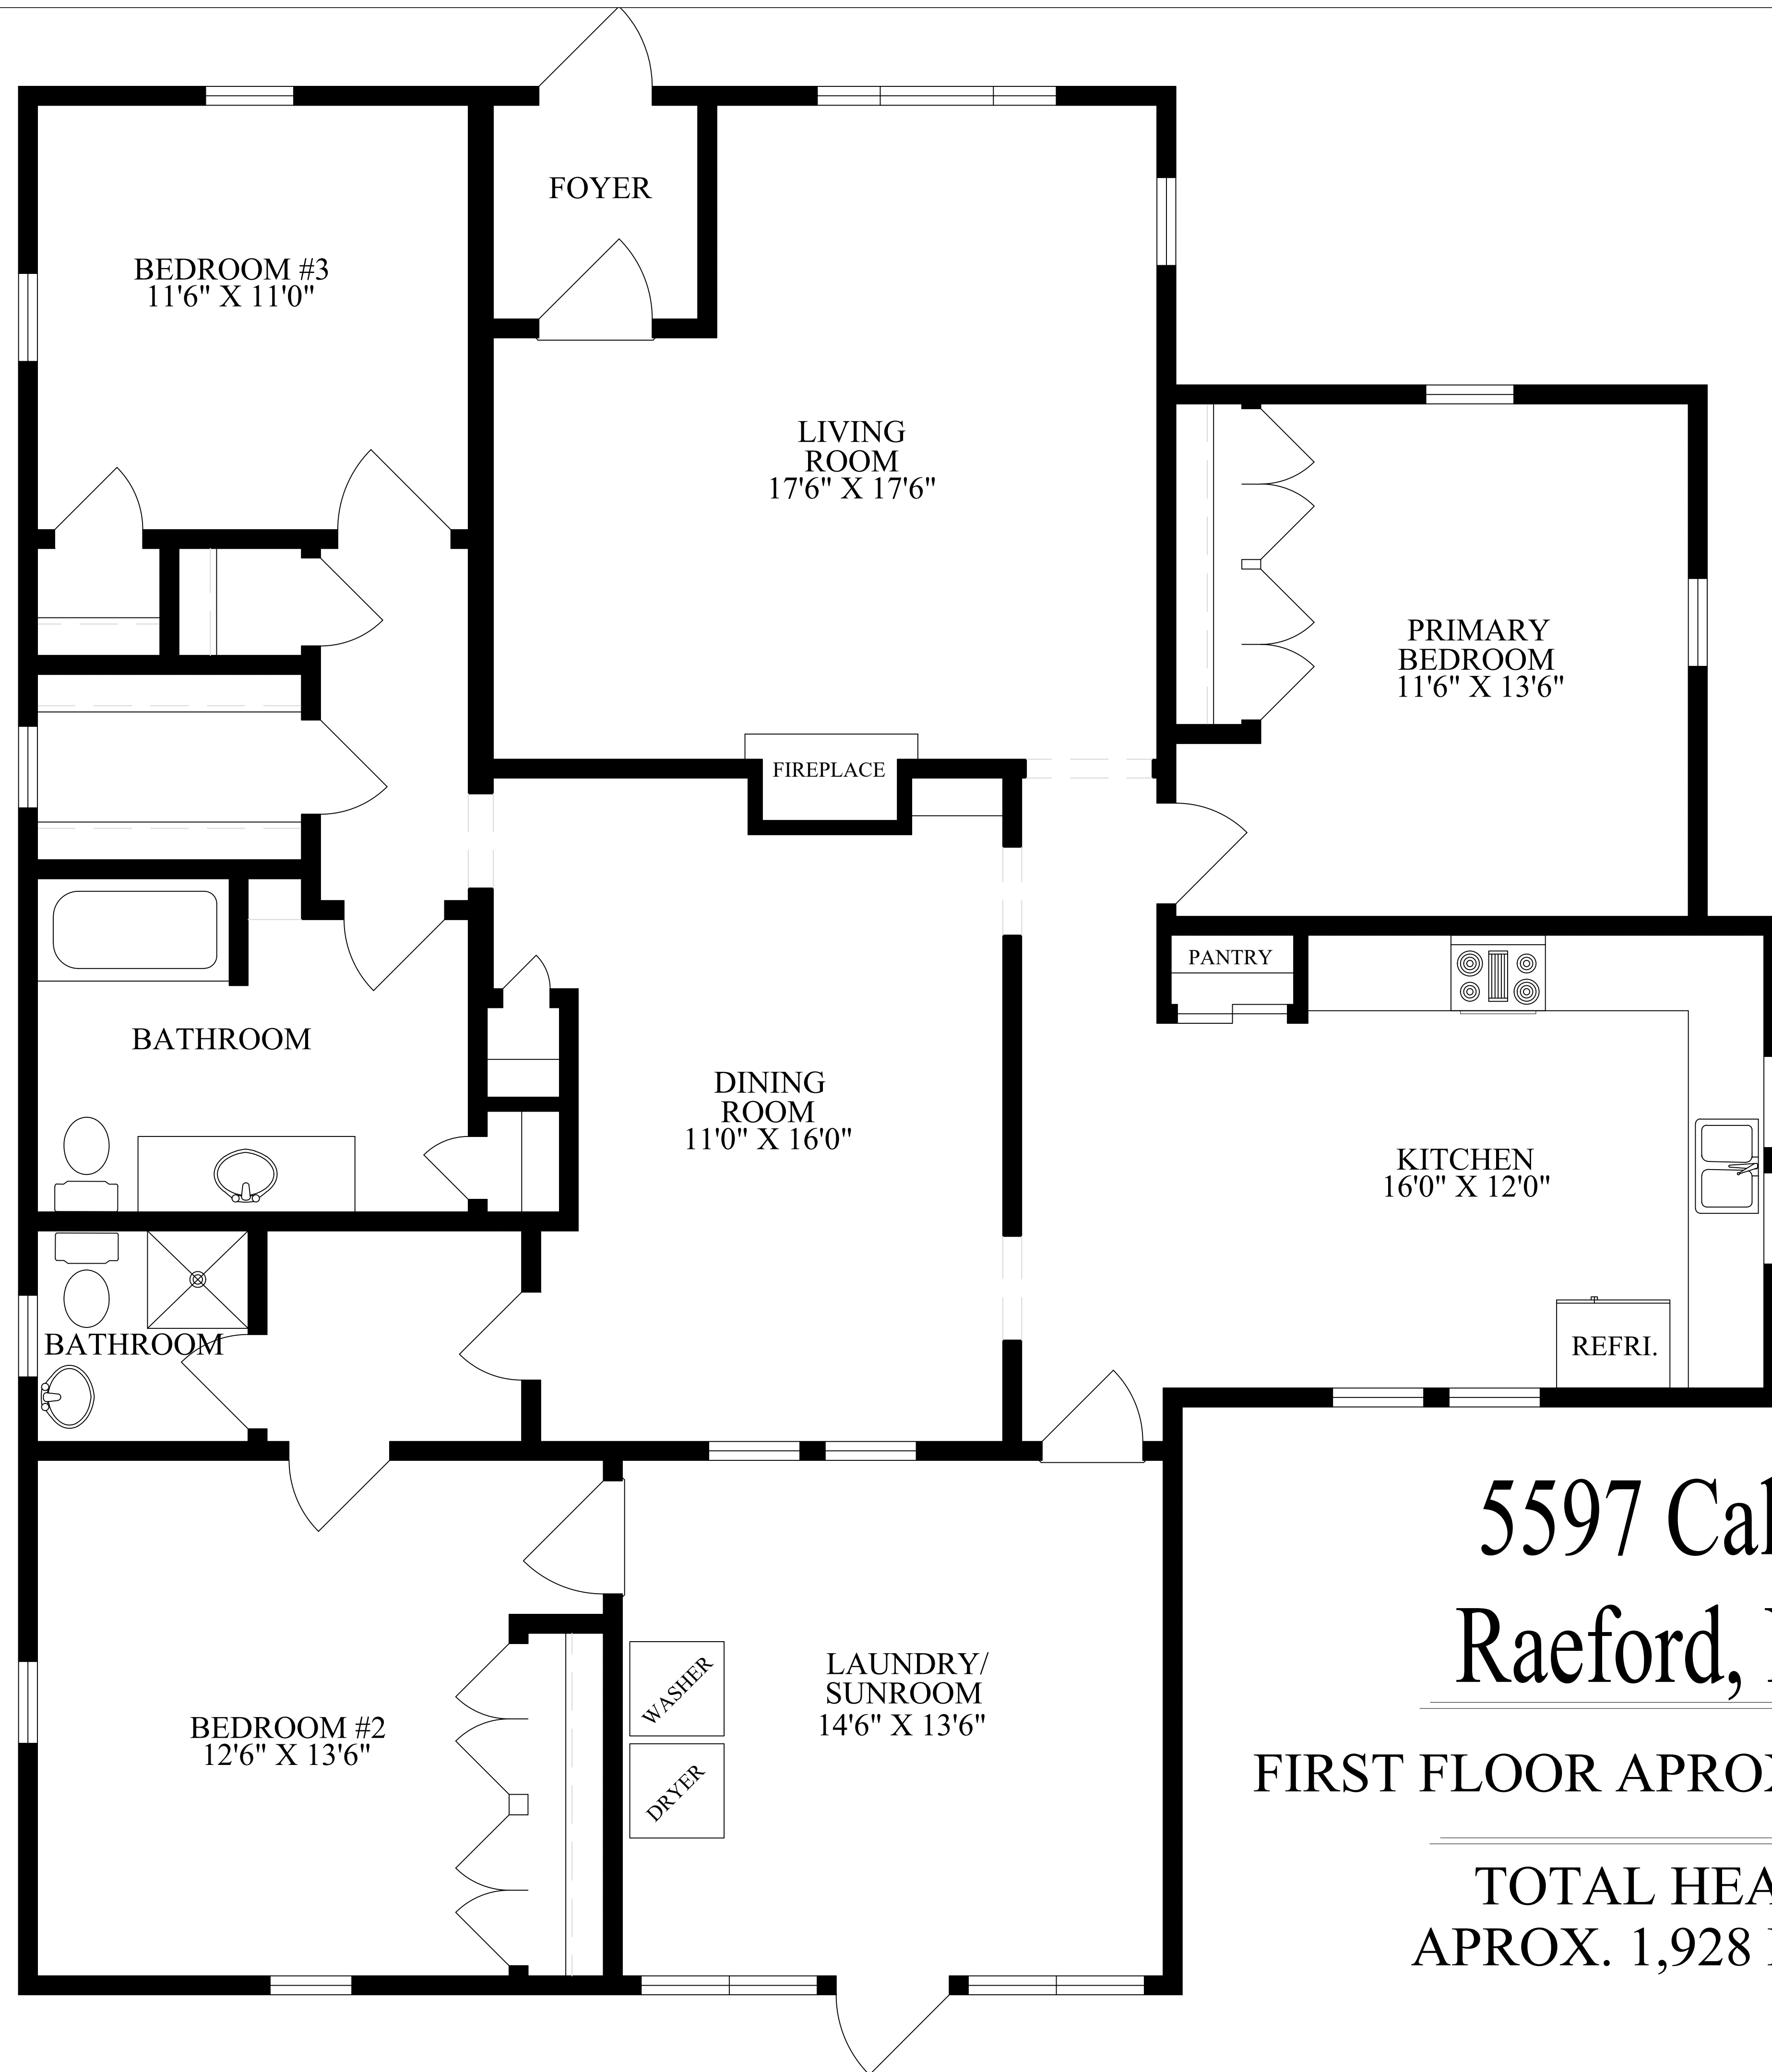

Drawing and dimensions are to be used for visual purposes only as actuals could differ.

**5597 Calloway Rd.
Raeford, NC 28376**

FIRST FLOOR APROX. 1928 HTG. SQUARE FEET

**TOTAL HEATED FOOTAGE:
APROX. 1,928 HTG. SQUARE FEET**