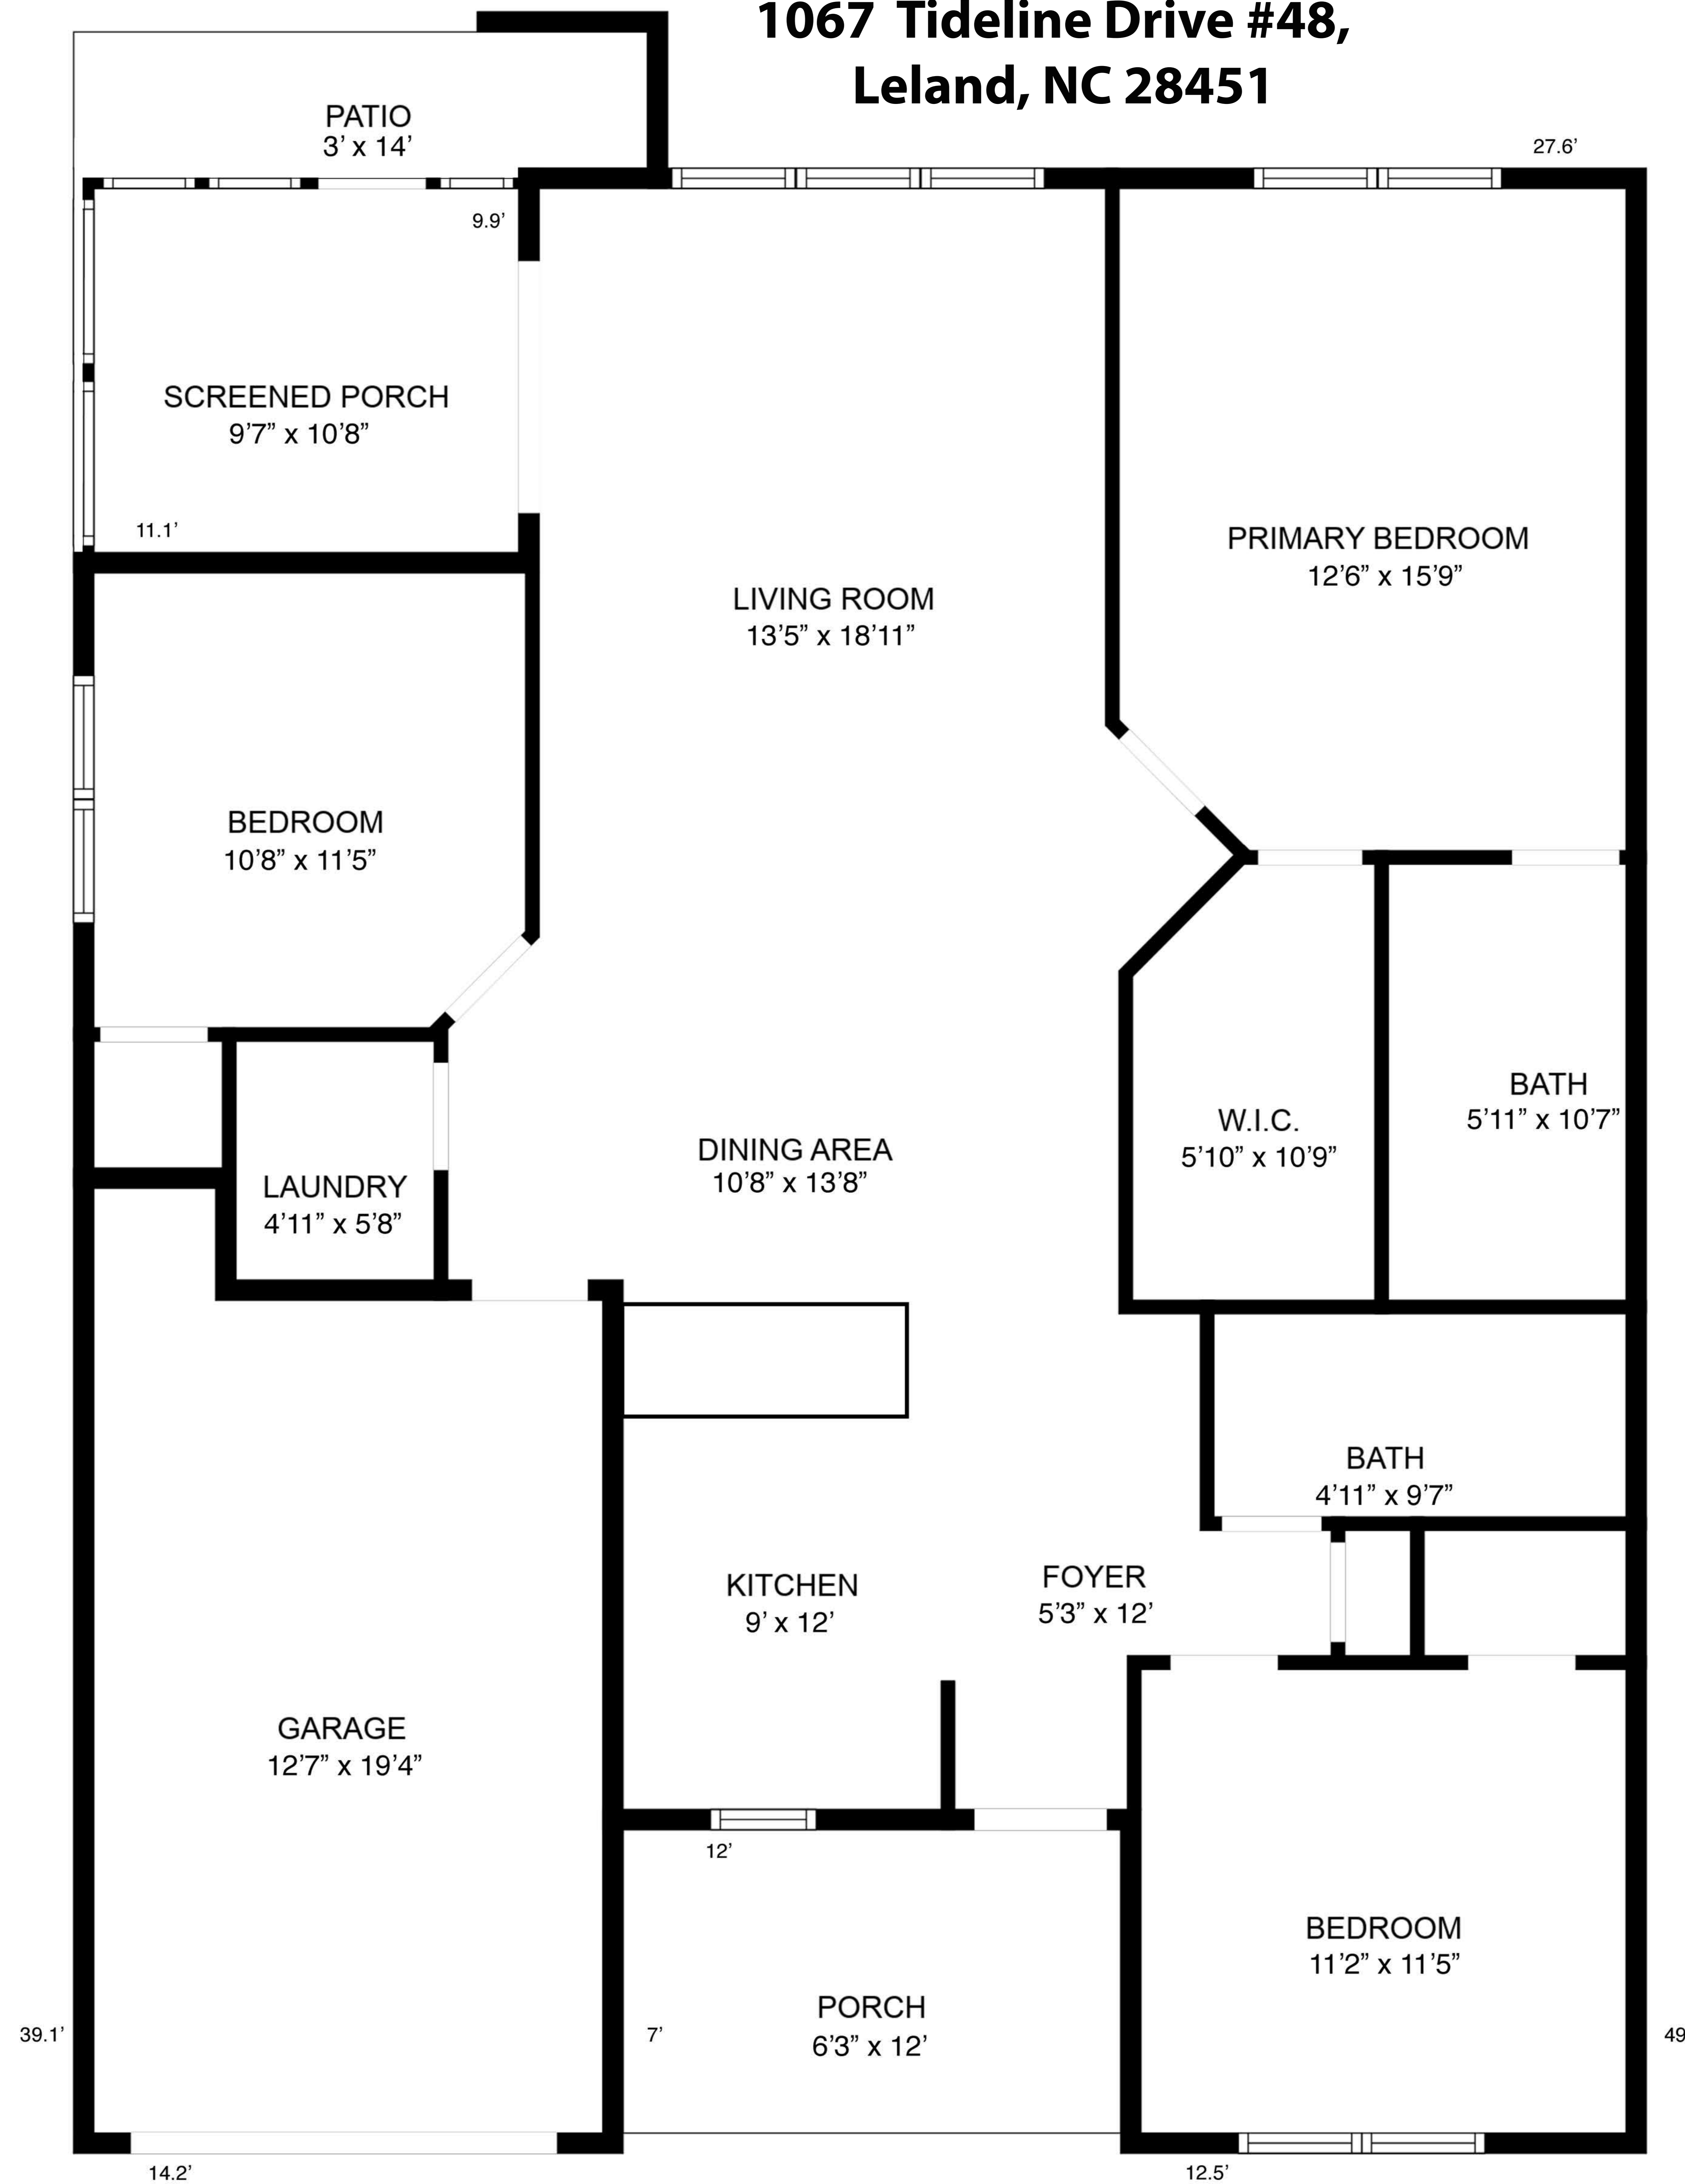

**1067 Tideline Drive #48,
Leland, NC 28451**

Total Heated: 1420 sq ft.

Excluded Areas: Garage: 282 sq ft. Screened Porch: 103 sq ft. Porch: 75 sq ft. Patio: 42 sq ft.