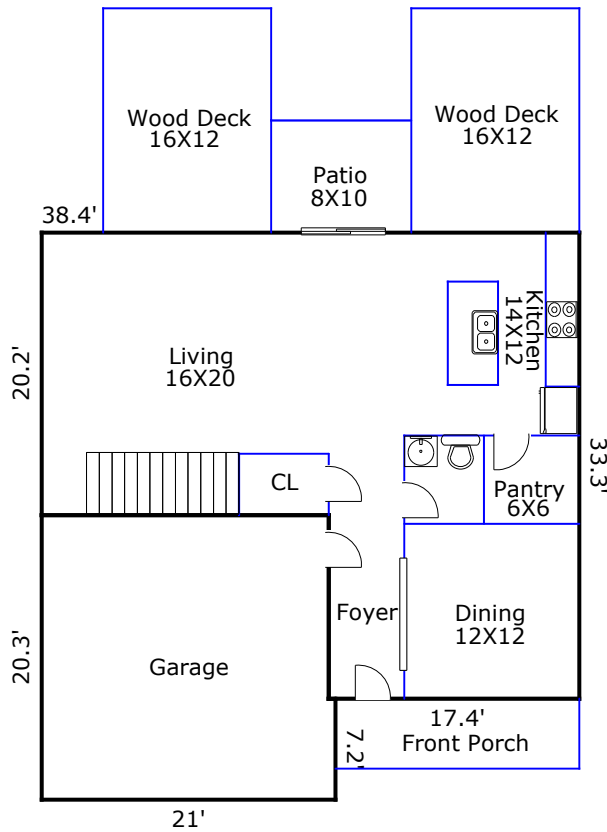

1747 Fox Trace Circle 2440 SQ. FT.

Room Dimensions Are Rounded
Interior Walls And Symbols Are Not To Scale

TOTAL Sketch by a la mode

Area Calculations Summary

Living Area	
First Floor	1010.17 Sq ft
Second Floor	1429.92 Sq ft
Total Living Area (Rounded):	2440 Sq ft
Non-living Area	
2 Car Attached	419.75 Sq ft