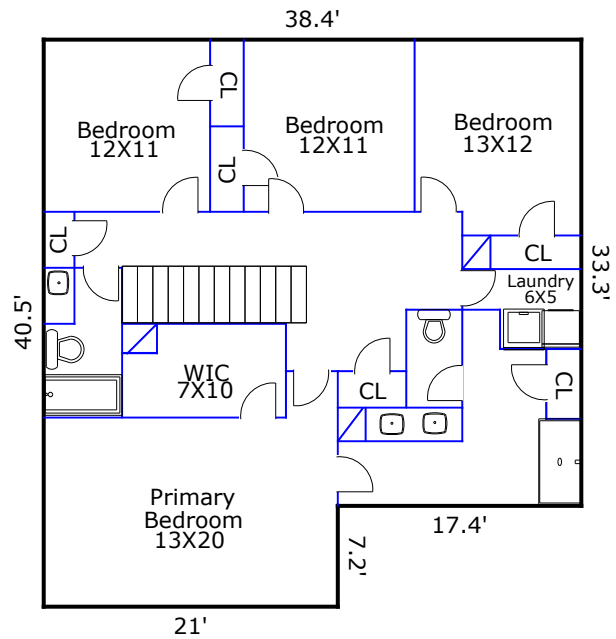

1747 Fox Trace Circle 2440 SQ. FT.

Room Dimensions Are Rounded
Interior Walls And Symbols Are Not To Scale

TOTAL Sketch by a la mode

Area Calculations Summary

Living Area	
First Floor	1010.17 Sq ft
Second Floor	1429.92 Sq ft
Total Living Area (Rounded):	2440 Sq ft
Non-living Area	
2 Car Attached	419.75 Sq ft