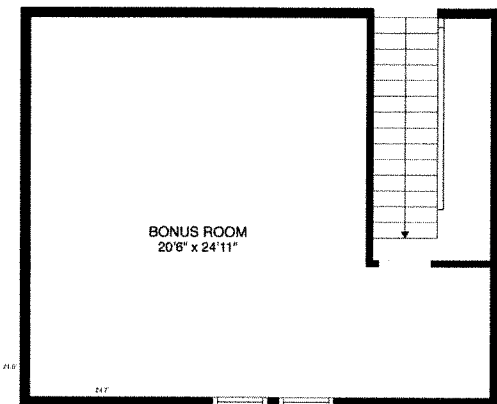

**601 Rocky Mt Ave
Carolina Beach, NC 28428**

FLOOR 1

FLOOR 2

FLOOR 3

Total Heated: 3258 sq ft.
Floor 1: 1111 sq ft. Floor 2: 1616 sq ft. Floor 3: 531 sq ft.
 Excluded Areas: Garage: 505 sq ft. Porch: 166 sq ft. Patio: 270 sq ft.
 Cov Patio: 93 sq ft. Sunroom: 93 sq ft. Deck: 228 sq ft.