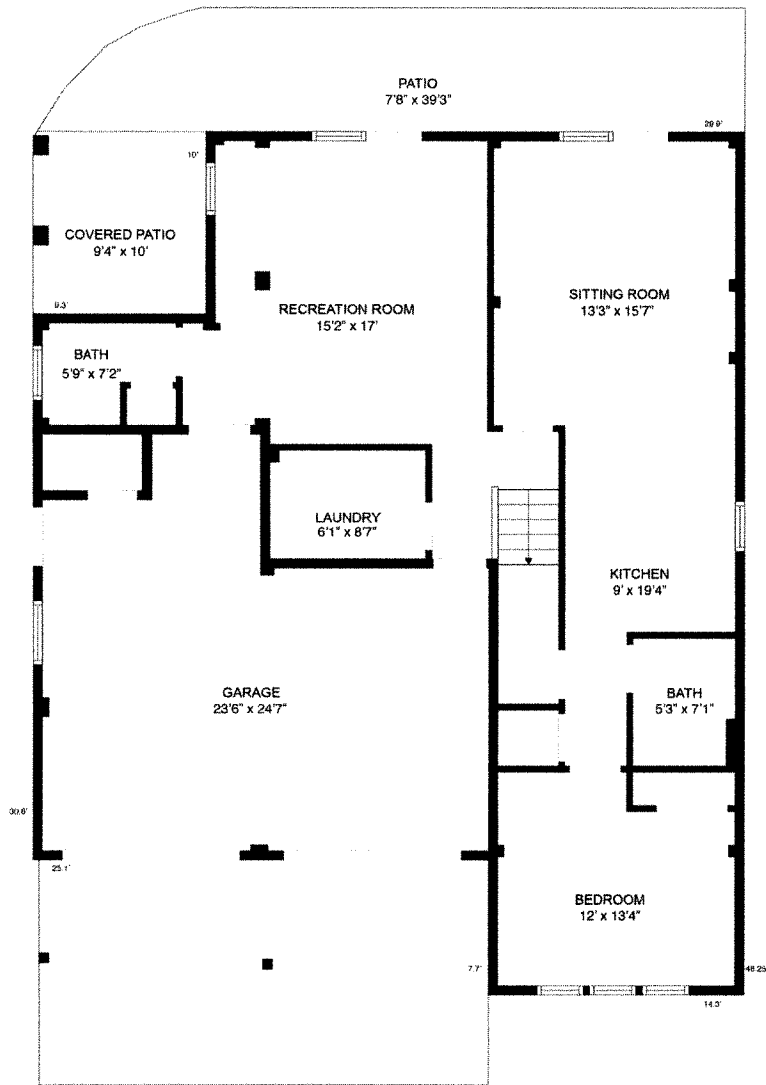

**601 Rocky Mt Ave
Carolina Beach, NC 28428**

FLOOR 1

FLOOR 2

FLOOR 3

Total Heated: 3258 sq ft.
Floor 1: 1111 sq ft. Floor 2: 1616 sq ft. Floor 3: 531 sq ft.
 Excluded Areas: Garage: 505 sq ft. Porch: 166 sq ft. Patio: 270 sq ft.
 Cov Patio: 93 sq ft. Sunroom: 93 sq ft. Deck: 228 sq ft.