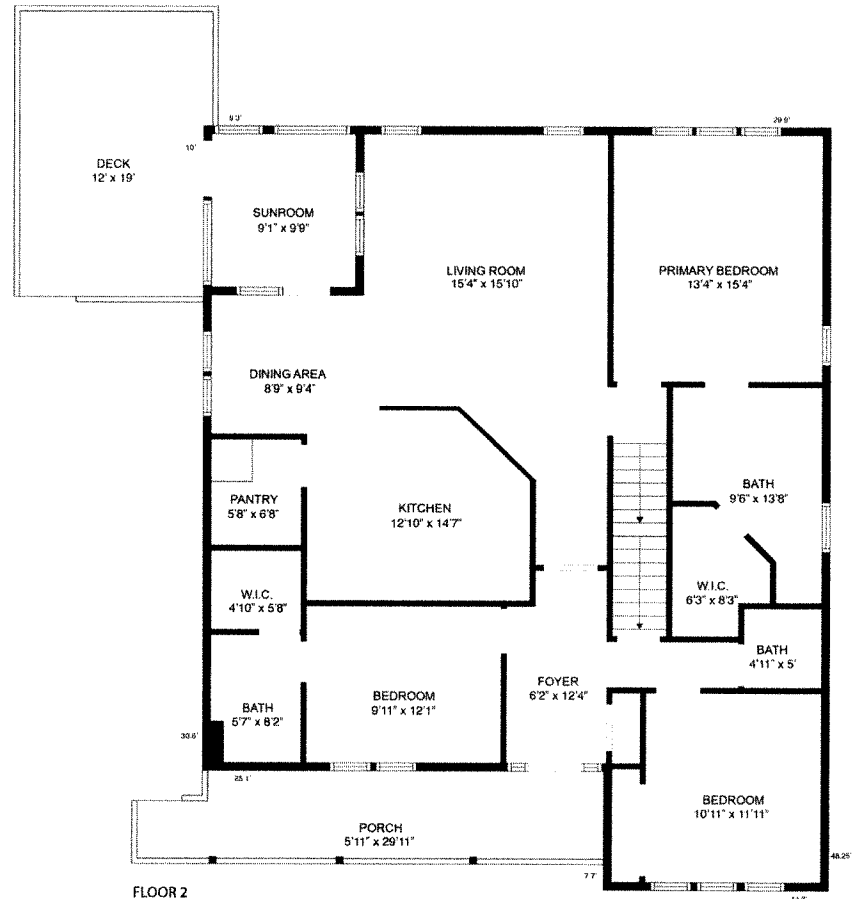

**601 Rocky Mt Ave
Carolina Beach, NC 28428**

FLOOR 1

FLOOR 2

FLOOR 3

Total Heated: 3258 sq ft.
Floor 1: 1111 sq ft. Floor 2: 1616 sq ft. Floor 3: 531 sq ft.
 Excluded Areas: Garage: 505 sq ft. Porch: 166 sq ft. Patio: 270 sq ft.
 Cov Patio: 93 sq ft. Sunroom: 93 sq ft. Deck: 228 sq ft.