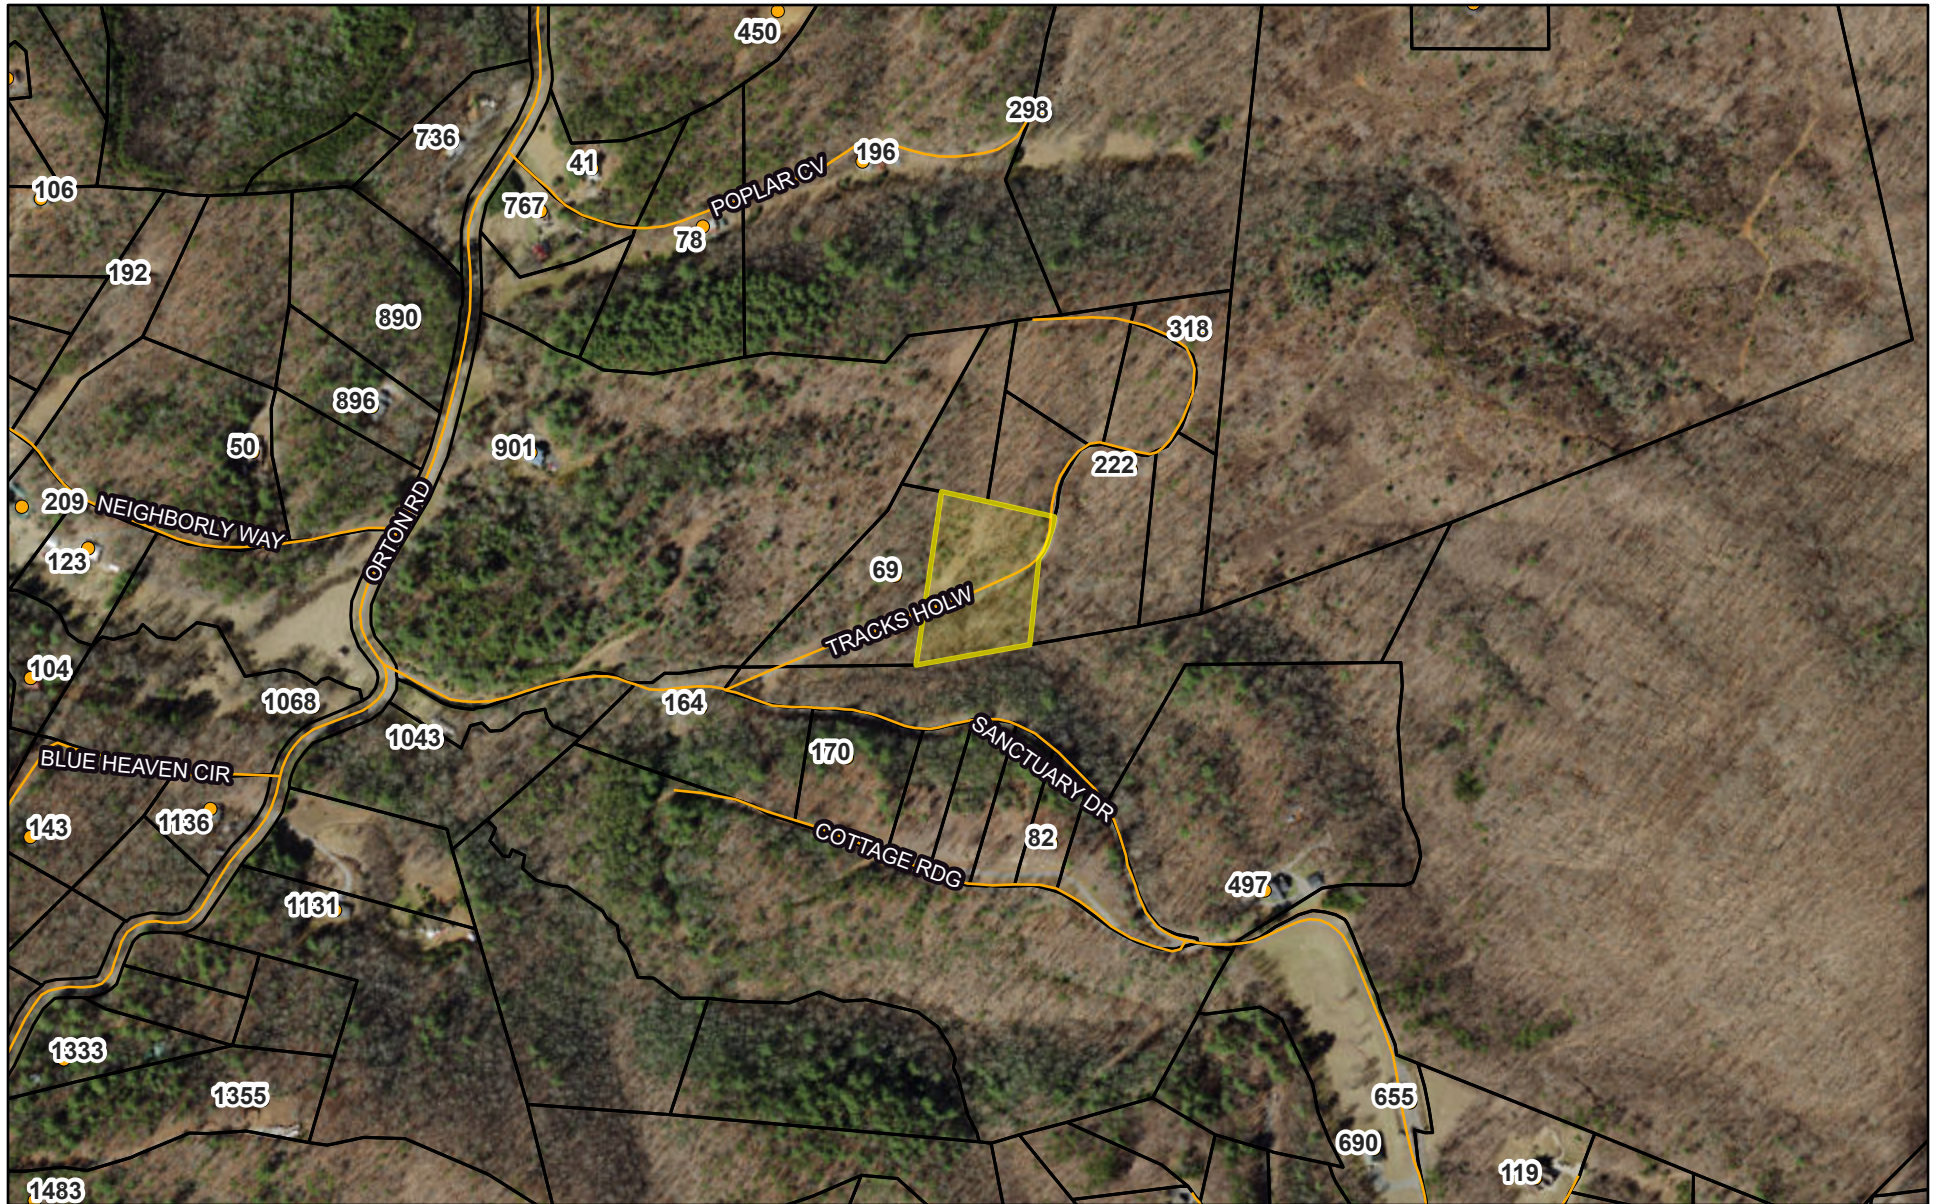

Cherokee County, NC Property Map

4/20/2026, 12:38:55 PM

-  Road Centerlines
-  Structure Points
-  Parcels