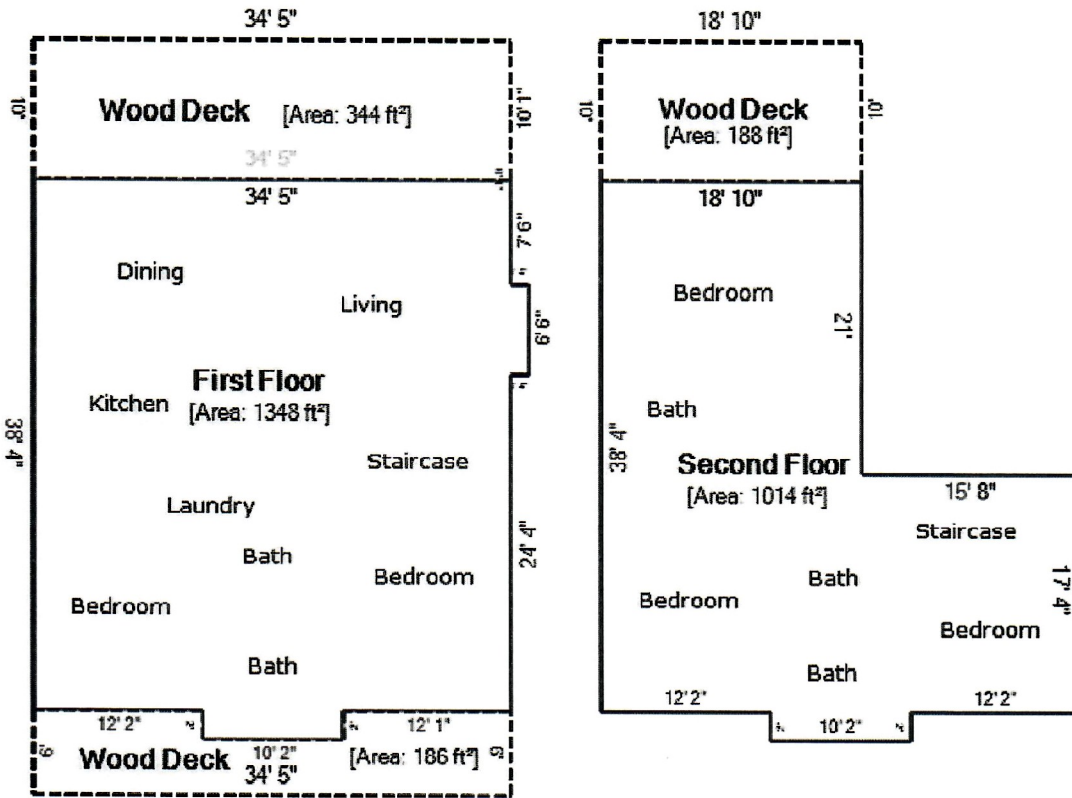

FLOORPLAN SKETCH

| | |
|------------------------------------|---|
| Client: | File No.: 43 Private Dr SKETCH |
| Property Address: 43 Private Drive | Case No.: Joe Opera |
| City: Ocean Isle Beach | State: NC Zip: 28469 |

Sketch

Total Approximate GLA = 2362 sf +/-