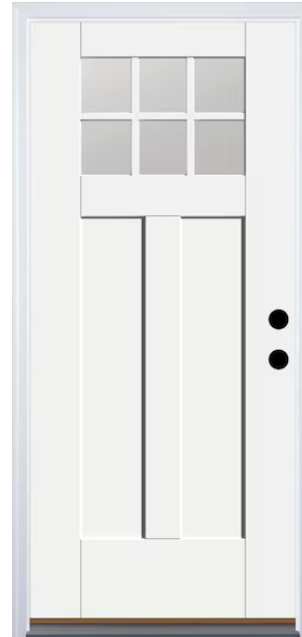

Cement Fiber Siding & Trim  
SW 7008

Columns, Under Porch Roofing, Gable Brackets  
Hawthorne SW 3518

Front Door  
SW 6211

Motion Sensing  
Outdoor Lights

White  
Windows

Red Wirecut

Dual Grey Shingles

Matte Black  
Door Handle

White Garage Door