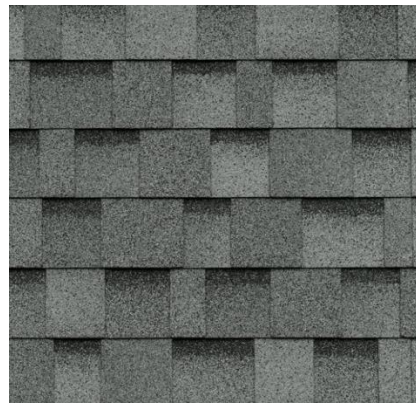

Cement Fiber Siding & Trim  
SW 7008

Columns, Under Porch Roofing, Gable Brackets  
Hawthorne SW 3518

Front Door  
SW 6211

Motion Sensing  
Outdoor Lights

White  
Windows

Red Wirecut

Dual Grey Shingles

Matte Black  
Door Handle

White Garage Door