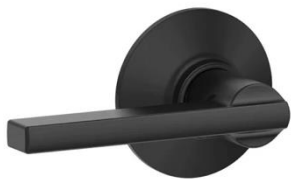

White Garage Door

Two Panel Doors  
Matte Black Levers

Interior Walls  
SW 7636

Interior Trim/Door  
SW 7757

CALI Aged Hickory LVP