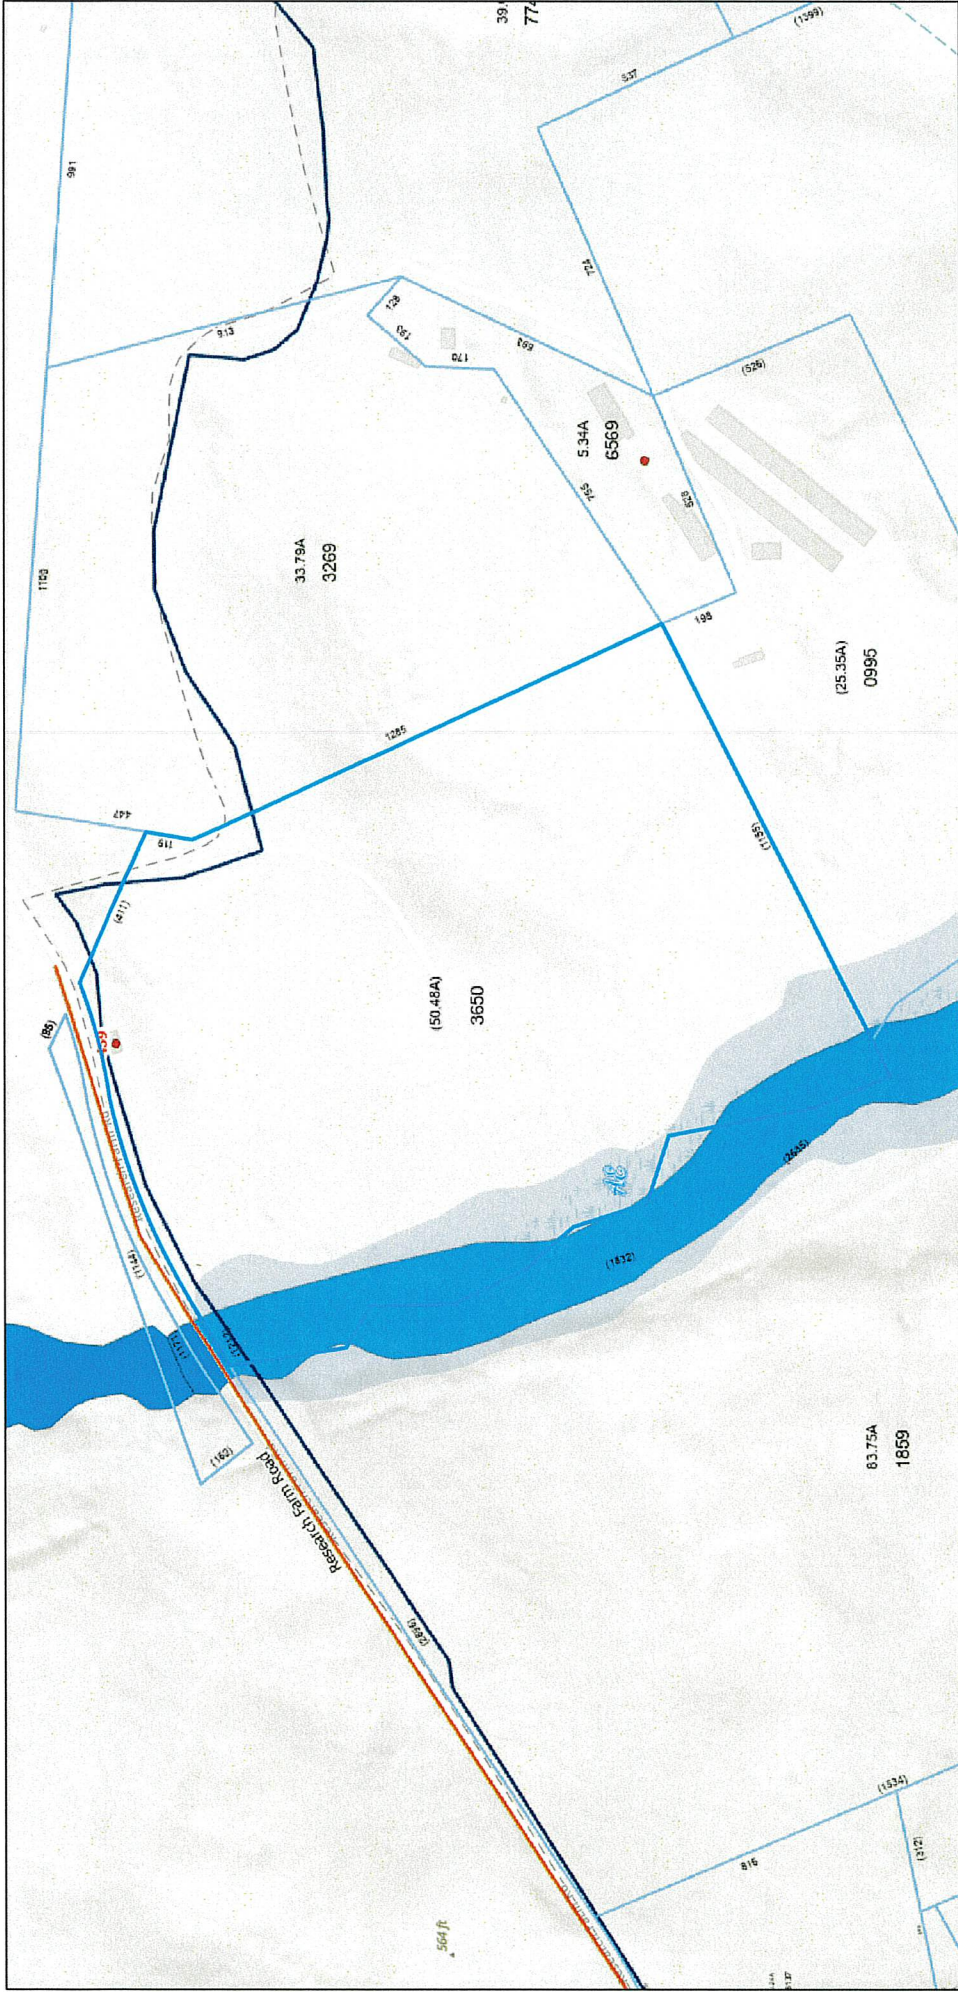

Richmond County Parcel Map

8/29/2025, 12:33:13 PM

- █ Wetlands
- County Boundary
- Roads
- State Road
- Address Points
- Parcels
- AE

Sources: Esri, Maxar, Airbus DS, USGS, NGA, NASA, CGIAR, N Robinson, NCEAS, NLS, OS, NMA, Geodienstverlen, Rijkswaterstaat, GSA, Geoland, FEMA, Intermap, and the GIS user community, Esri Community Maps Contributors, Moore County GIS (NC), State of North Carolina DOT, © OpenStreetMap, Microsoft,

Richmond County GIS
 Richmond County provides no warranties, or guarantees, either explicit or implied on the data presented in and/or with this map.