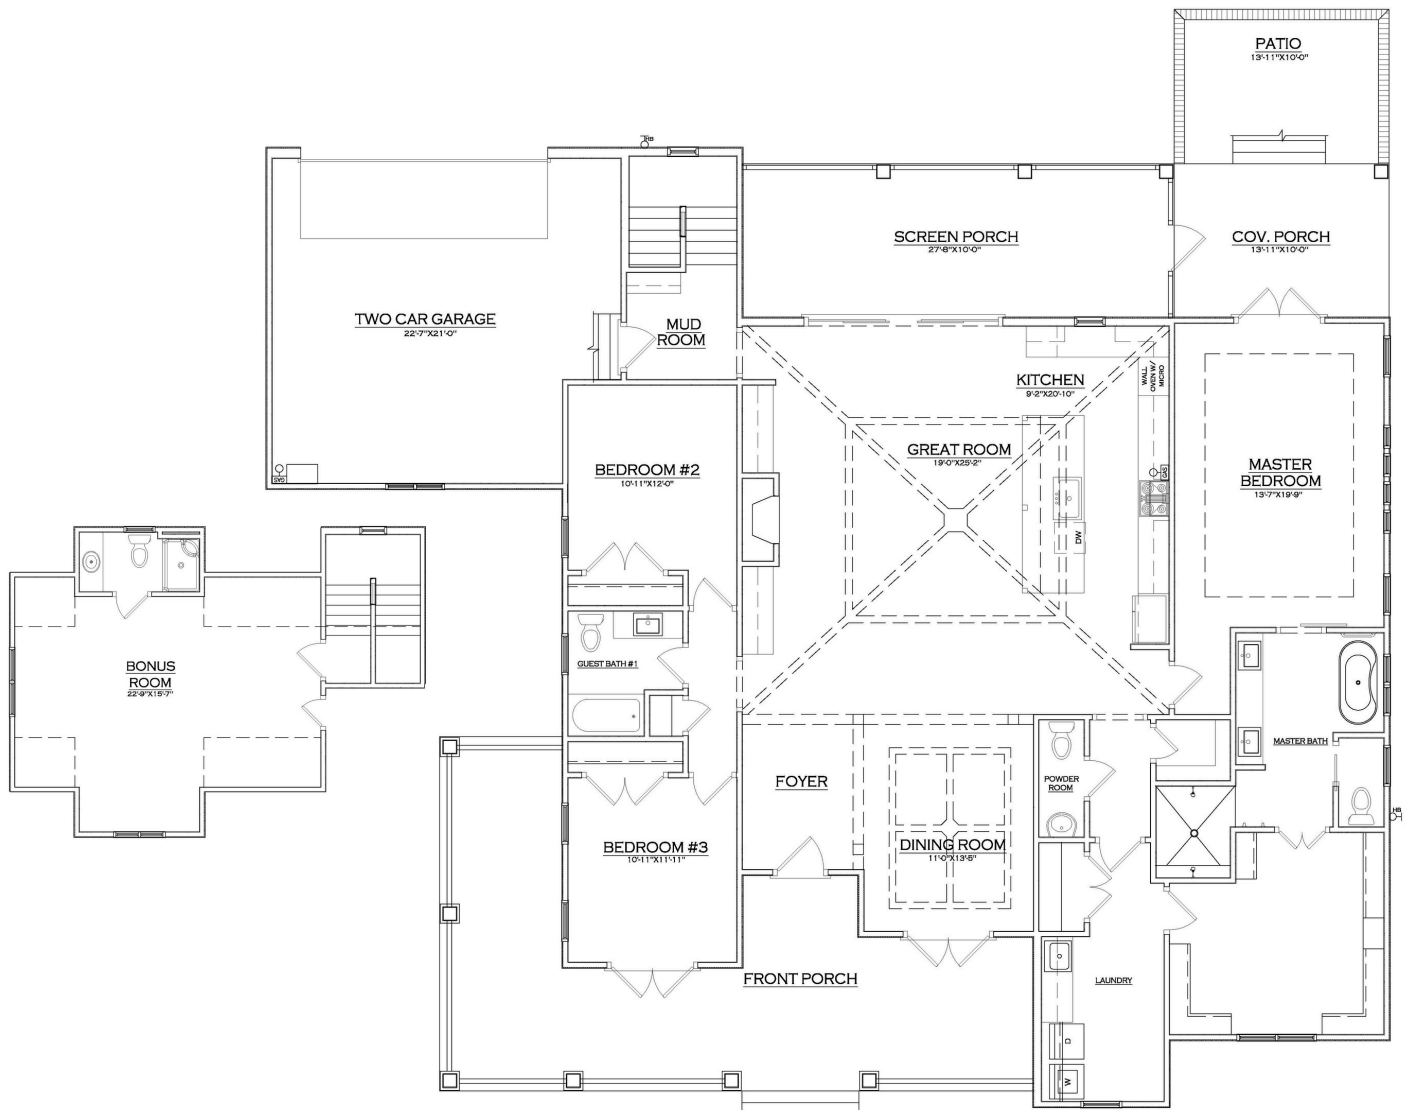

# Homesite 12 - Meadow Park

2,838 SF

3 Bed | 3.5 Bath | Bonus Room

Staley - Custom