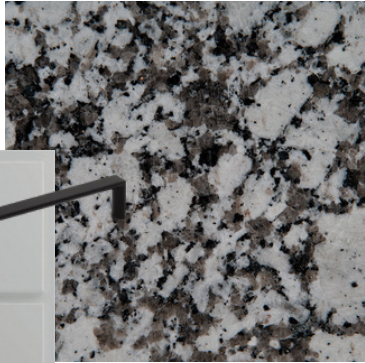

JK BUILDERS Home Creations

INTERIOR

CITY LOFT
WALLS

EXTRA WHITE
TRIM
CEILING