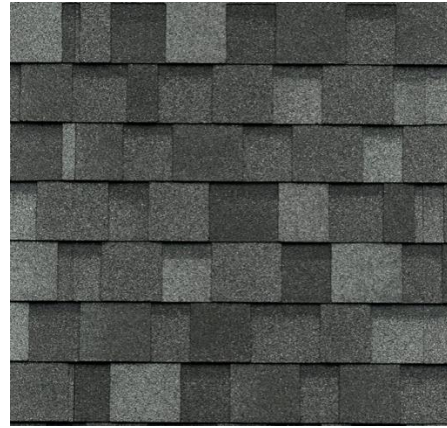

Exterior Finishes

SW 9179
Anchor's Aweigh

SW 7008
Alabaster
Trim/Columns

SW Hawthorne
Front Door & Under Porch

Harvard Slate

White Windows

Chesapeake Grey
Foundation

White Gutters