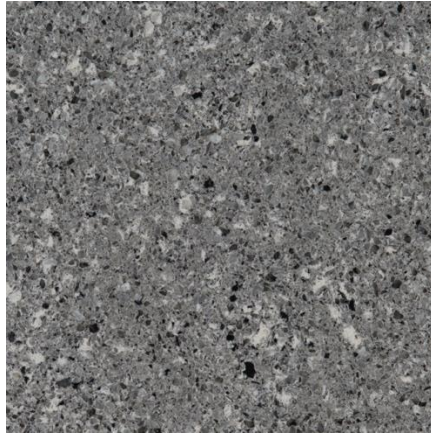

Pearl Gray Counter