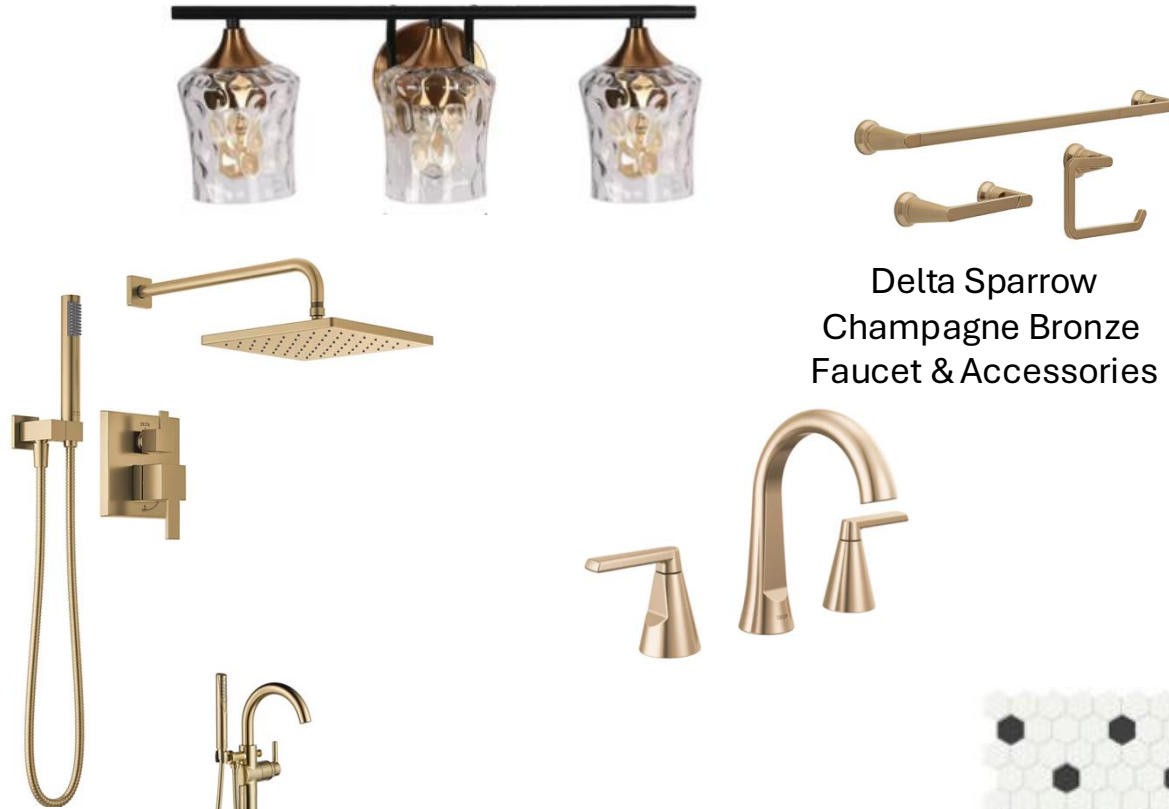

Sand

Lavalier Harlequin
Marble Mosaic
Light Almond Grout

Delta Pot
Champagne Bronze

Manhattan Pulls
Matte Black

Calacatta Ferro
Countertops

Delta Avebury
Black/Champagne Bronze

Workstation Sink
Kraus Stainless

Appliance Package
Kitchenaid Stainless

Primary Bathroom Finishes

241 Juniper Creek Blvd
Pinehurst, NC 28374

Espresso

Delta Sparrow
Champagne Bronze
Faucet & Accessories

Subway Design

Storied Indigo Blue

Calacatta Ferro