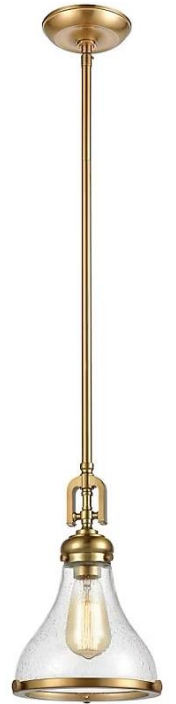

Exterior Finishes

SW 9179
Anchor's Aweigh

SW 7008
Alabaster
Trim/Columns

SW Hawthorne
Front Door & Under Porch

Harvard Slate

White Windows

Chesapeake Grey
Foundation

White Gutters

SW 7036
Accessible Beige
Trim/Doors

Foyer Light

Dining Room
Chandelier

Harts Mill Oak
Engineered Hardwood

Half Bath Light

Half Bath
Faucet

Kitchen

DISCLAIMER: DURING THE CONSTRUCTION PROCESS THE FINAL MATERIAL, COLORS, FINISHES, AND TEXTURES ARE SUBJECT TO CHANGE, AND MAY VARY, BASED ON AVAILABILITY.

Sand

Lavalier Harlequin
Marble Mosaic
Light Almond Grout

Delta Pot
Champagne Bronze

Manhattan Pulls
Matte Black

Calacatta Ferro
Countertops

Delta Avebury
Black/Champagne Bronze

Workstation Sink
Kraus Stainless

Appliance Package
Kitchenaid Stainless

Primary Bathroom Finishes

241 Juniper Creek Blvd
Pinehurst, NC 28374

Espresso

Delta Sparrow
Champagne Bronze
Faucet & Accessories

Subway Design

Storied Indigo Blue

Calacatta Ferro