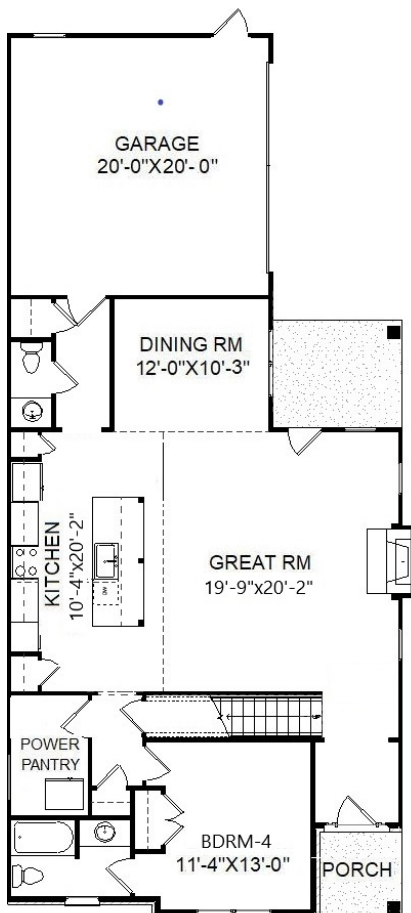

## Gilford

2,822 Heated Sq. Ft.

31'-8" x 68'-18"

ACTUAL ON SITE CONSTRUCTION MAY VARY FROM RENDERING