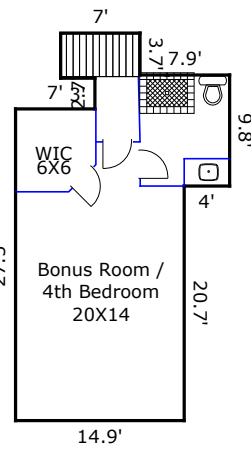

1336 Cape Fear National Drive
3021 SQ. FT.
 Room Dimensions Are Rounded
 Interior Walls And Symbols Are Not To Scale

TOTAL Sketch by a la mode

Area Calculations Summary

Living Area

First Floor	2521.49 Sq ft
Second Floor	499.45 Sq ft
Total Living Area (Rounded):	3021 Sq ft

Non-living Area

Glassed-In Porch	352.22 Sq ft
2 Car Attached	722.27 Sq ft