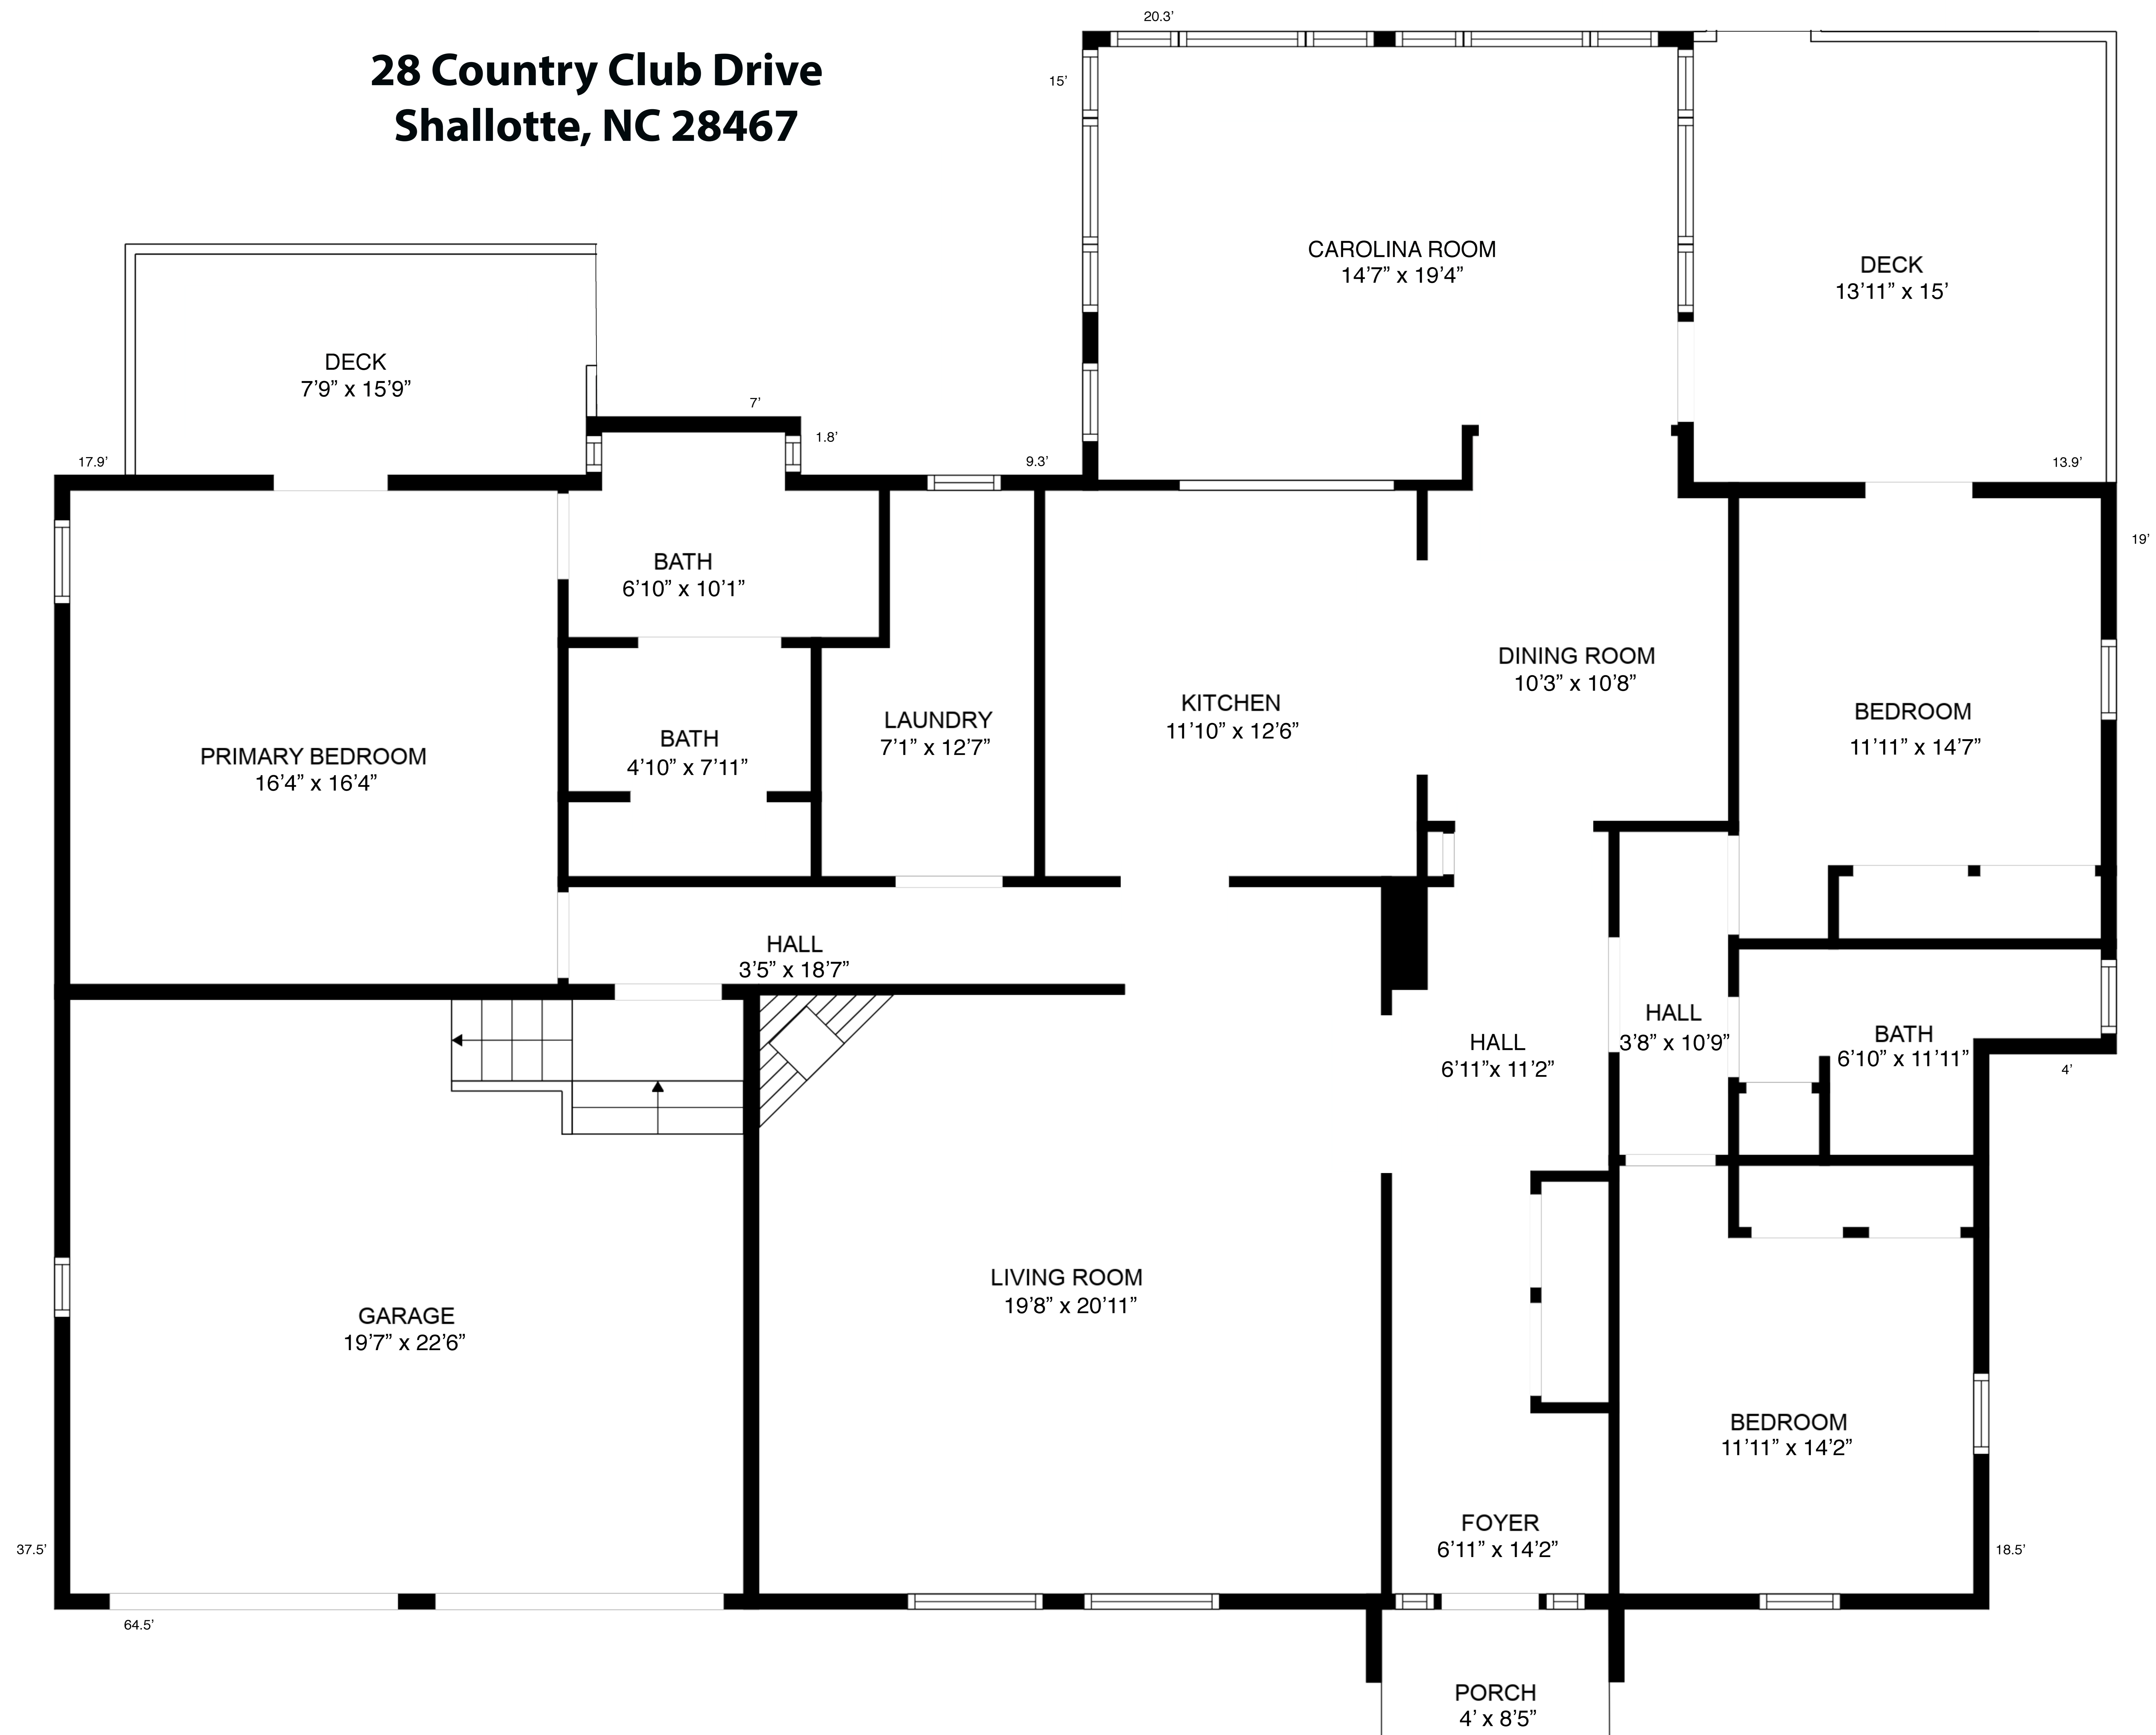

**28 Country Club Drive  
Shallotte, NC 28467**

**Total Heated: 2350 sq ft.**

Excluded Areas: Garage: 462 sq ft. Porch: 34 sq ft. Deck: 122 sq ft. Deck: 209 sq ft.