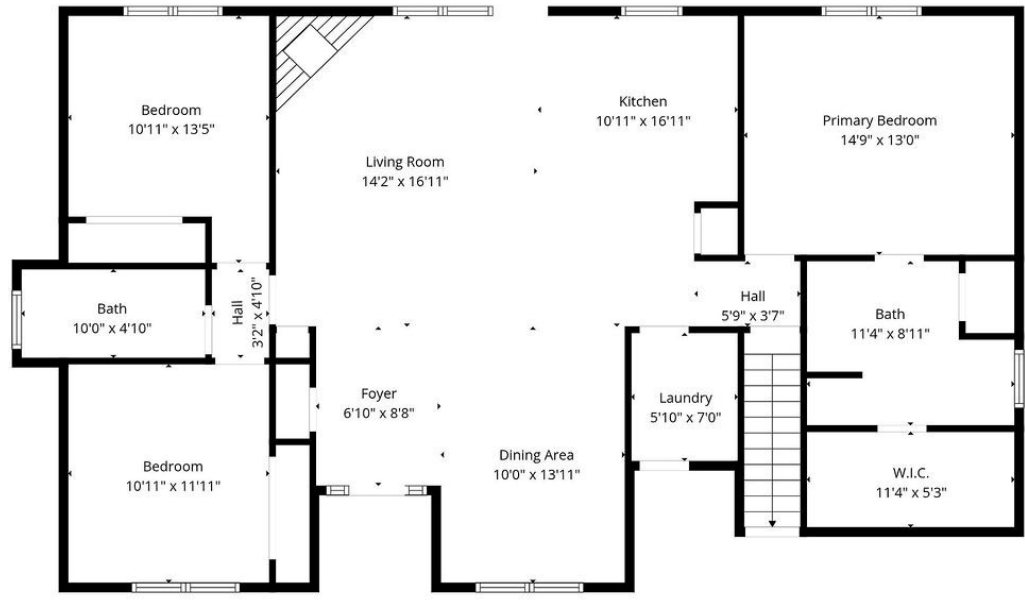

2nd Floor

1st Floor

Total GLA: 1938 sq. ft | Total: 1938 sq. ft
 1st floor: 1572 sq. ft
 2nd floor: 366 sq. ft

Floor Plan Created By Cubicasa App. Measurements Deemed Highly Reliable But Not Guaranteed.