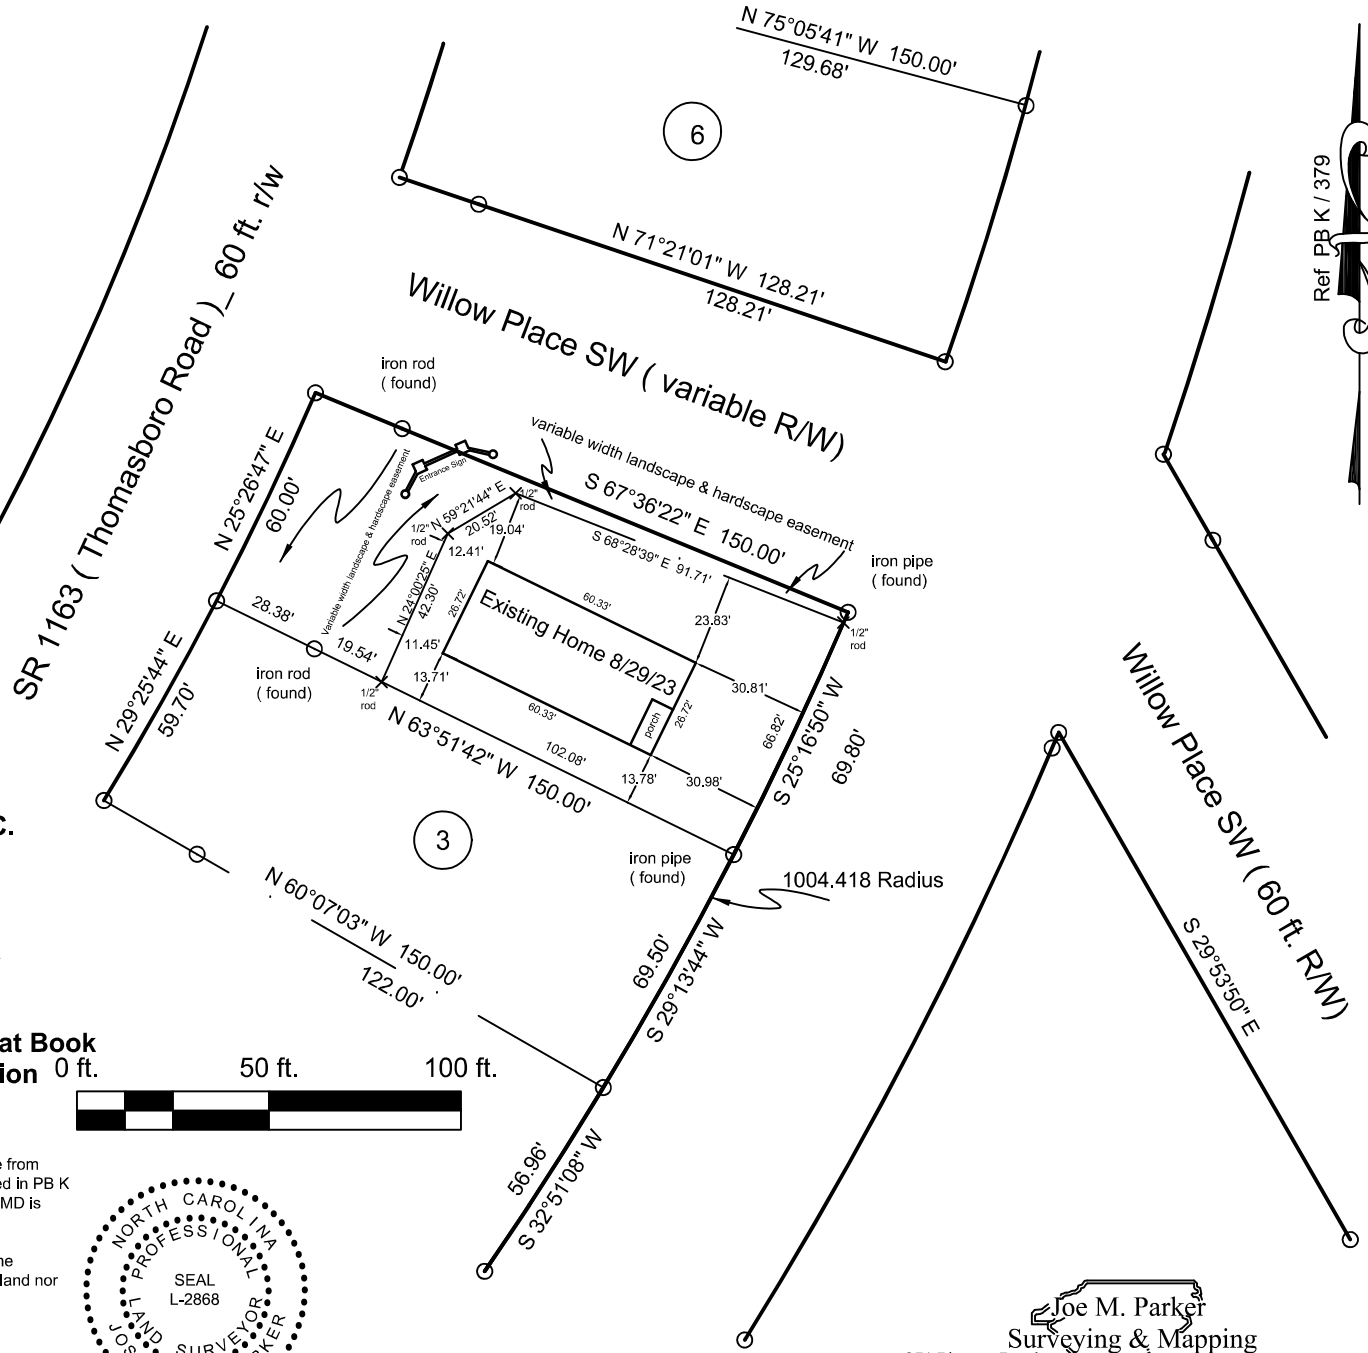

Ref PB K / 379

Revised 9,20,2025

**Landscape & Hardscape Easement map
For**

Carollna Manufactured Homes, LLC.

Property Address:

864 Yaupon Drive SW

Shallotte Township , NC

Brunswick County, North Carolina

Surveyed August 29 , 2023

For Title See DB 4588 PG 559

**Being all of Lot 4, Blk E, as recorded at Plat Book
K PG 379 , Clariday Woods Subdivision 0 ft.**

Parcel 241JG143

Scale 1"=50'

I, Joseph M. Parker, PLS 2868 certify that this map was prepared by me from survey made under my supervision; being all of Lot 4, Blk E as recorded in PB K PG 379, DB 4793 PG 296; that the ratio of precision as calculated by DMD is 1:10,000; that any lines not surveyed are shown as broken lines.

This is a survey of an existing parcel of land in a county that regulates the subdivision of land. This survey does not create any new subdivision of land nor create any new street or roadway.

Joseph M. Parker PLS 2868 9,20,2025