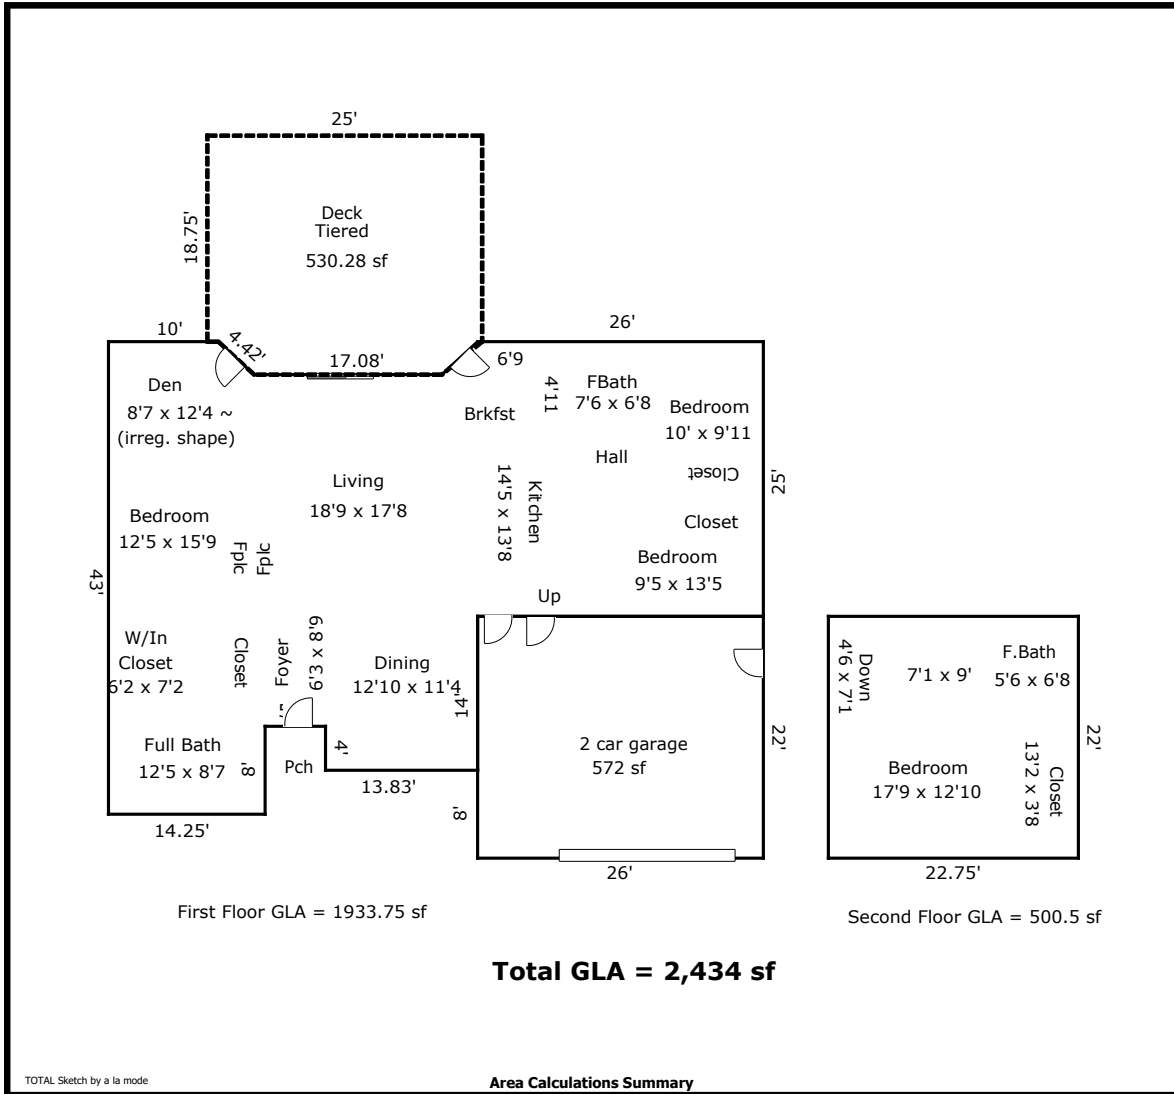

Building Sketch

Owner			
Property Address	6002 Gondolier Dr		
City	New Bern	County	Craven
		State	NC
		Zip Code	28560
Appraiser	Mary Jane Pino		

TOTAL Sketch by a la mode

Area Calculations Summary

Living Area	Calculation Details
2 Car Attached	-572 Sq ft
First Floor	1933.75 Sq ft
Second Floor	500.5 Sq ft
Total Living Area (Rounded):	2434 Sq ft
Non-living Area	
Deck	530.38 Sq ft

26 x 22	=	572
25 x 26	=	650
14.25 x 8	=	114
13.83 x 4	=	55.33
33.58 x 32	=	1074.67
3 x 10	=	30
0.5 x 3 x 3.25	=	4.88
0.5 x 3.25 x 3	=	4.88
22.75 x 22	=	500.5
0.5 x 3.67 x 3	=	5.5
0.5 x 3 x 3.25	=	4.88
17.08 x 3	=	51.25
18.75 x 25	=	468.75