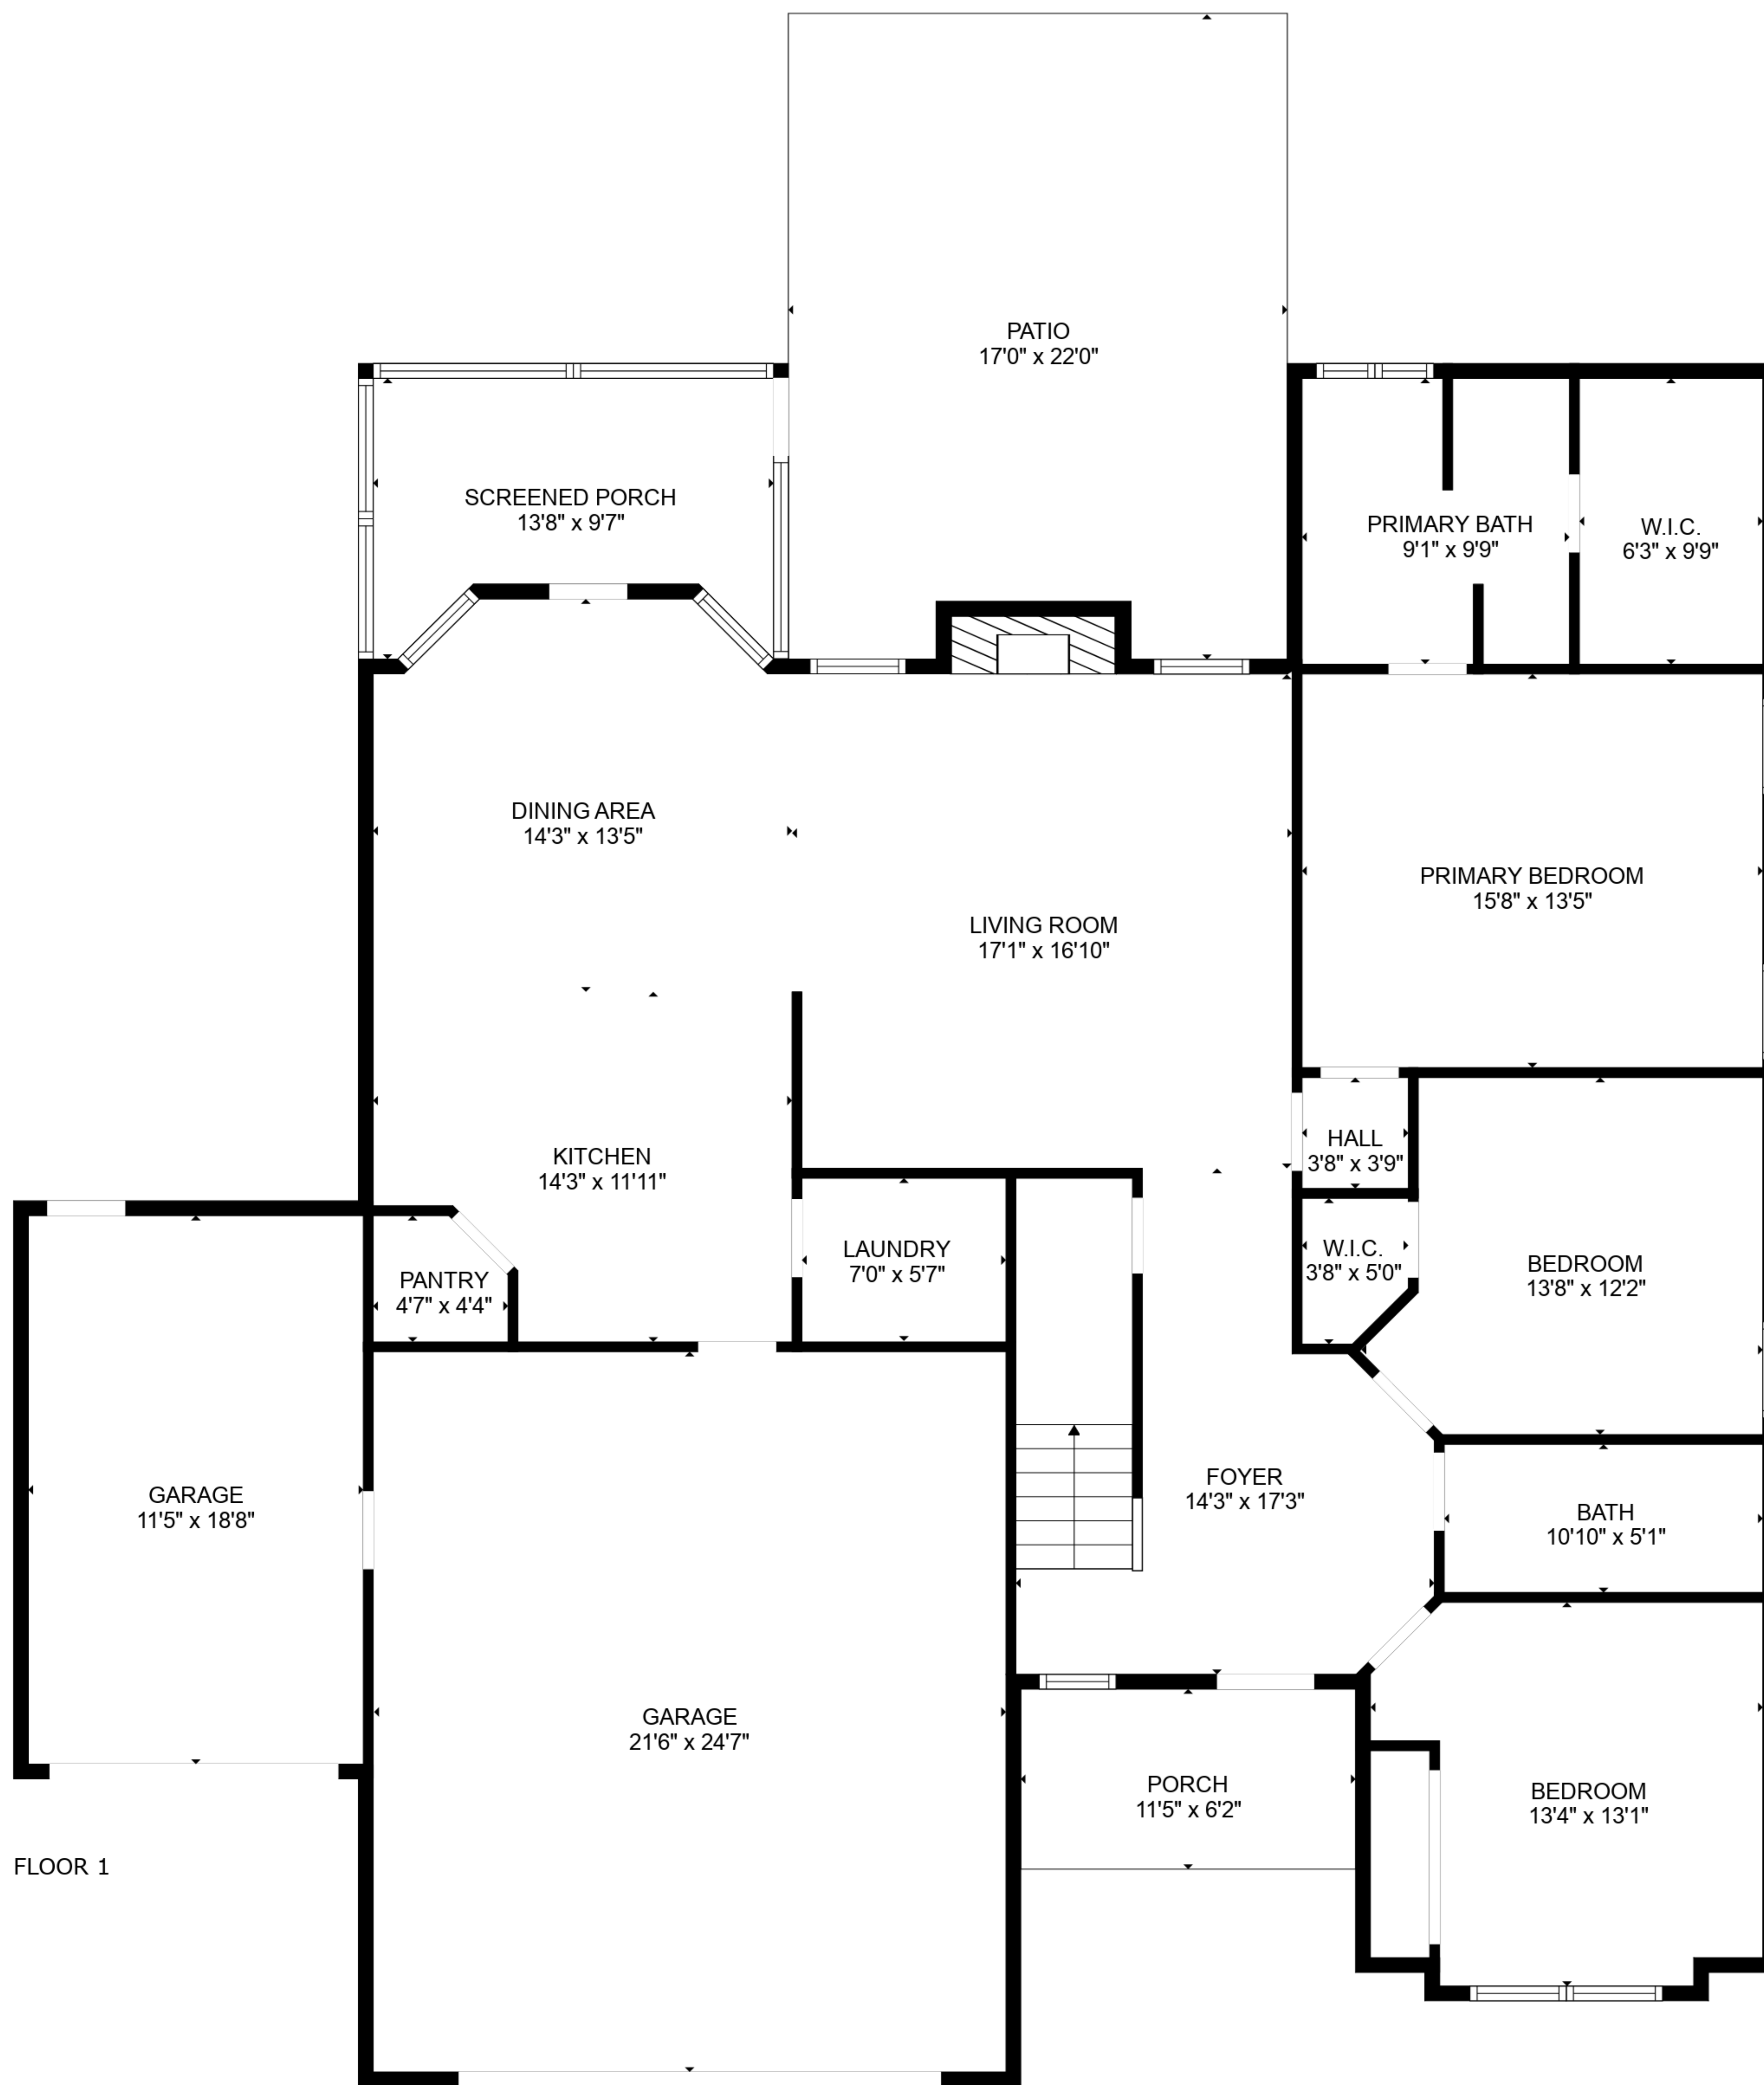

ESTIMATED AREAS

GLA FLOOR 1: 1786 sq. ft EXCLUDED AREAS 1357 sq. ft
 GLA FLOOR 2: 704 sq. ft EXCLUDED AREAS 0 sq. ft
 Total GLA 2490 sq. ft, total area 3847 sq. ft

FAMILY ROOM
34'0" x 13'7"

BATH
7'9" x 8'1"

BEDROOM
13'1" x 13'7"

ESTIMATED AREAS

GLA FLOOR 1: 1786 sq. ft EXCLUDED AREAS 1357 sq. ft
GLA FLOOR 2: 704 sq. ft EXCLUDED AREAS 0 sq. ft
Total GLA 2490 sq. ft, total area 3847 sq. ft

FLOOR 1

FLOOR 2

ESTIMATED AREAS

GLA FLOOR 1: 1786 sq. ft EXCLUDED AREAS 1357 sq. ft

GLA FLOOR 2: 704 sq. ft EXCLUDED AREAS 0 sq. ft

Total GLA 2490 sq. ft, total area 3847 sq. ft