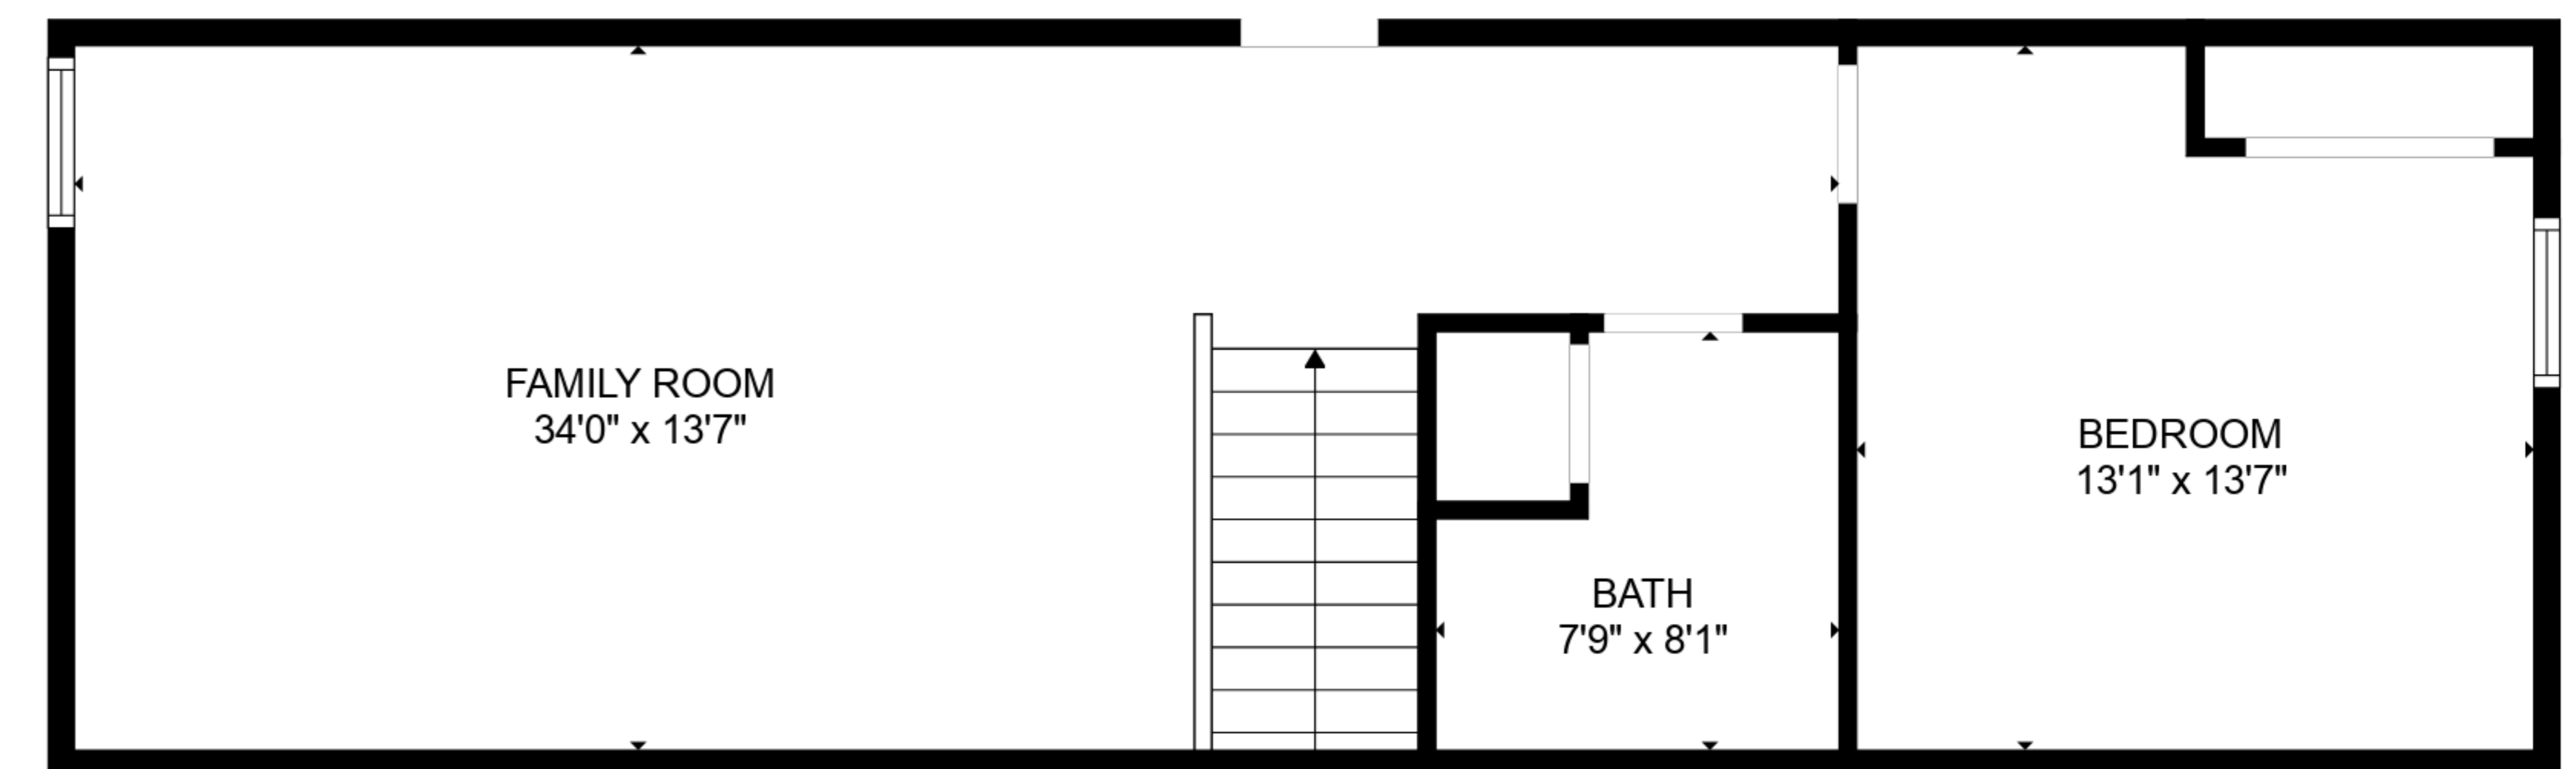

ESTIMATED AREAS

GLA FLOOR 1: 1786 sq. ft EXCLUDED AREAS 1357 sq. ft
 GLA FLOOR 2: 704 sq. ft EXCLUDED AREAS 0 sq. ft
 Total GLA 2490 sq. ft, total area 3847 sq. ft

FAMILY ROOM
34'0" x 13'7"

BATH
7'9" x 8'1"

BEDROOM
13'1" x 13'7"

ESTIMATED AREAS

GLA FLOOR 1: 1786 sq. ft EXCLUDED AREAS 1357 sq. ft
GLA FLOOR 2: 704 sq. ft EXCLUDED AREAS 0 sq. ft
Total GLA 2490 sq. ft, total area 3847 sq. ft

FLOOR 1

FLOOR 2

ESTIMATED AREAS

GLA FLOOR 1: 1786 sq. ft EXCLUDED AREAS 1357 sq. ft

GLA FLOOR 2: 704 sq. ft EXCLUDED AREAS 0 sq. ft

Total GLA 2490 sq. ft, total area 3847 sq. ft